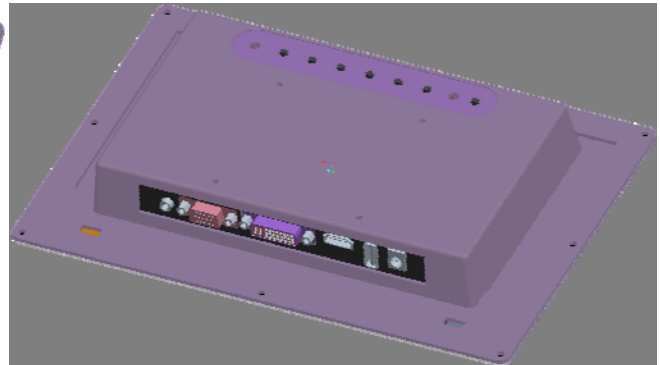

- > Commercial Tablet
- > Boxed Media Player
- > OpenFrame & All-in-One 1080P Player
- Point-of-Sale ● Industrial ● Commercial

10.1" OpenFrame Monitor With HDMI-in

Industrial Grade Monitor With High Resolution LCD Panel & Vesa Mount

LCD Panel Information

Screen size : 10.1" (Diagonal)
 Active area : 222.72(H) x 125.28(V) mm
 Max. Resolution : 1280 (H) x 800 (V)
 Brightness : 350 cd/m2
 Contrast ratio : 800 : 1
 Viewing angle : 85/85/85/85(L/R/U/D)
 Aspect Ratio: 16:10

Interface

DC-in: 12V x1;
 USB: USB 2.0 Host
 HDMI-in: x1 Optional
 DVI-in: x1 Optional
 VGA-in: x1 Optional
 Composite: x1 Optional

Mechanical Drawings