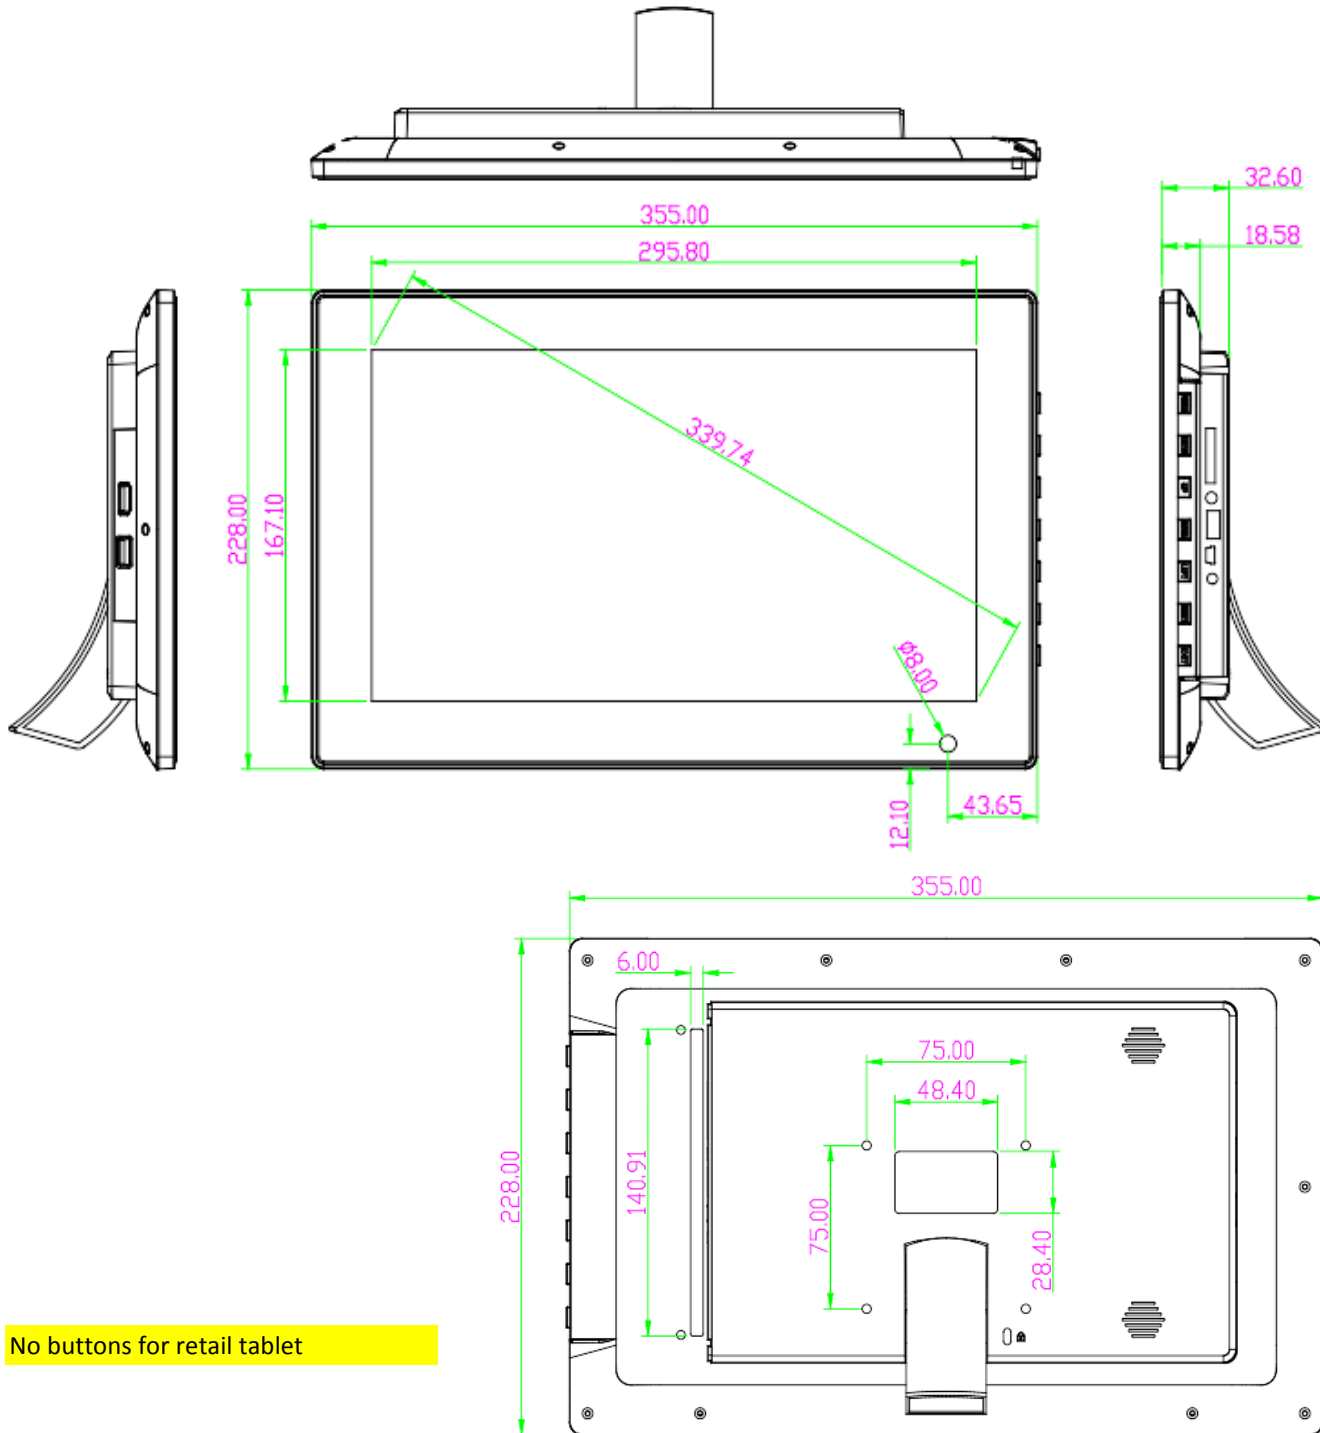

- > Commercial Tablet
- > Boxed Media Player
- > OpenFrame & All-in-One 1080P Player

• Point-of-Sale • Industrial • Commercial

13.3" Commercial Tablet Android

Quad-Core Processor With Full HD 1920x1080 pixels 13.3"LCD panel

Drawings

No buttons for retail tablet

Ordering Options:

Tablet Console: 13.3 inch Android Kiosk Capacitive
AC Adatper: 12V /2A