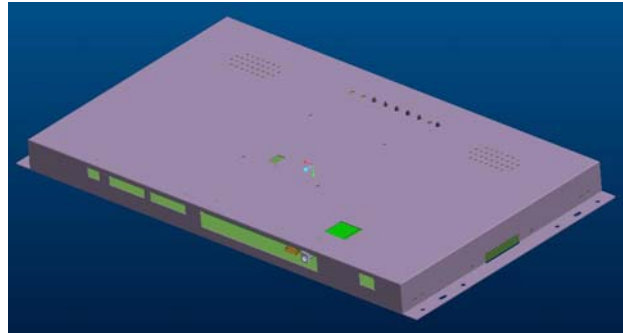

- > Commercial Tablet
- > Boxed Media Player
- > OpenFrame & All-in-One 1080P Player

● Point-of-Sale ● Industrial ● Commercial

21.5" OpenFrame Monitor With HDMI-in

Industrial Grade Monitor With High Resolution LCD Panel & Vesa Mount

LCD Panel Information

Screen size : 21.5" (Diagonal)
 Active area : 476.6(H) x 268.1(V) mm
 Max. Resolution : 1920 (H) x 1080 (V)
 Brightness : 300 cd/m2
 Contrast ratio : 1000 : 1
 Viewing angle : 89/89/89/89(L/R/U/D)
 Aspect Ratio: 16:9

Interface

DC-in: 12V x2;
 USB: USB 2.0 Host
 HDMI-in: x1
 DVI-in: x1 Optional
 VGA-in: x1 Optional
 Composite: x1 Optional

Touchscreen (Optional)

Capacitive, Multi-Touch, Glass Cover Strength 7H

Mounting Options