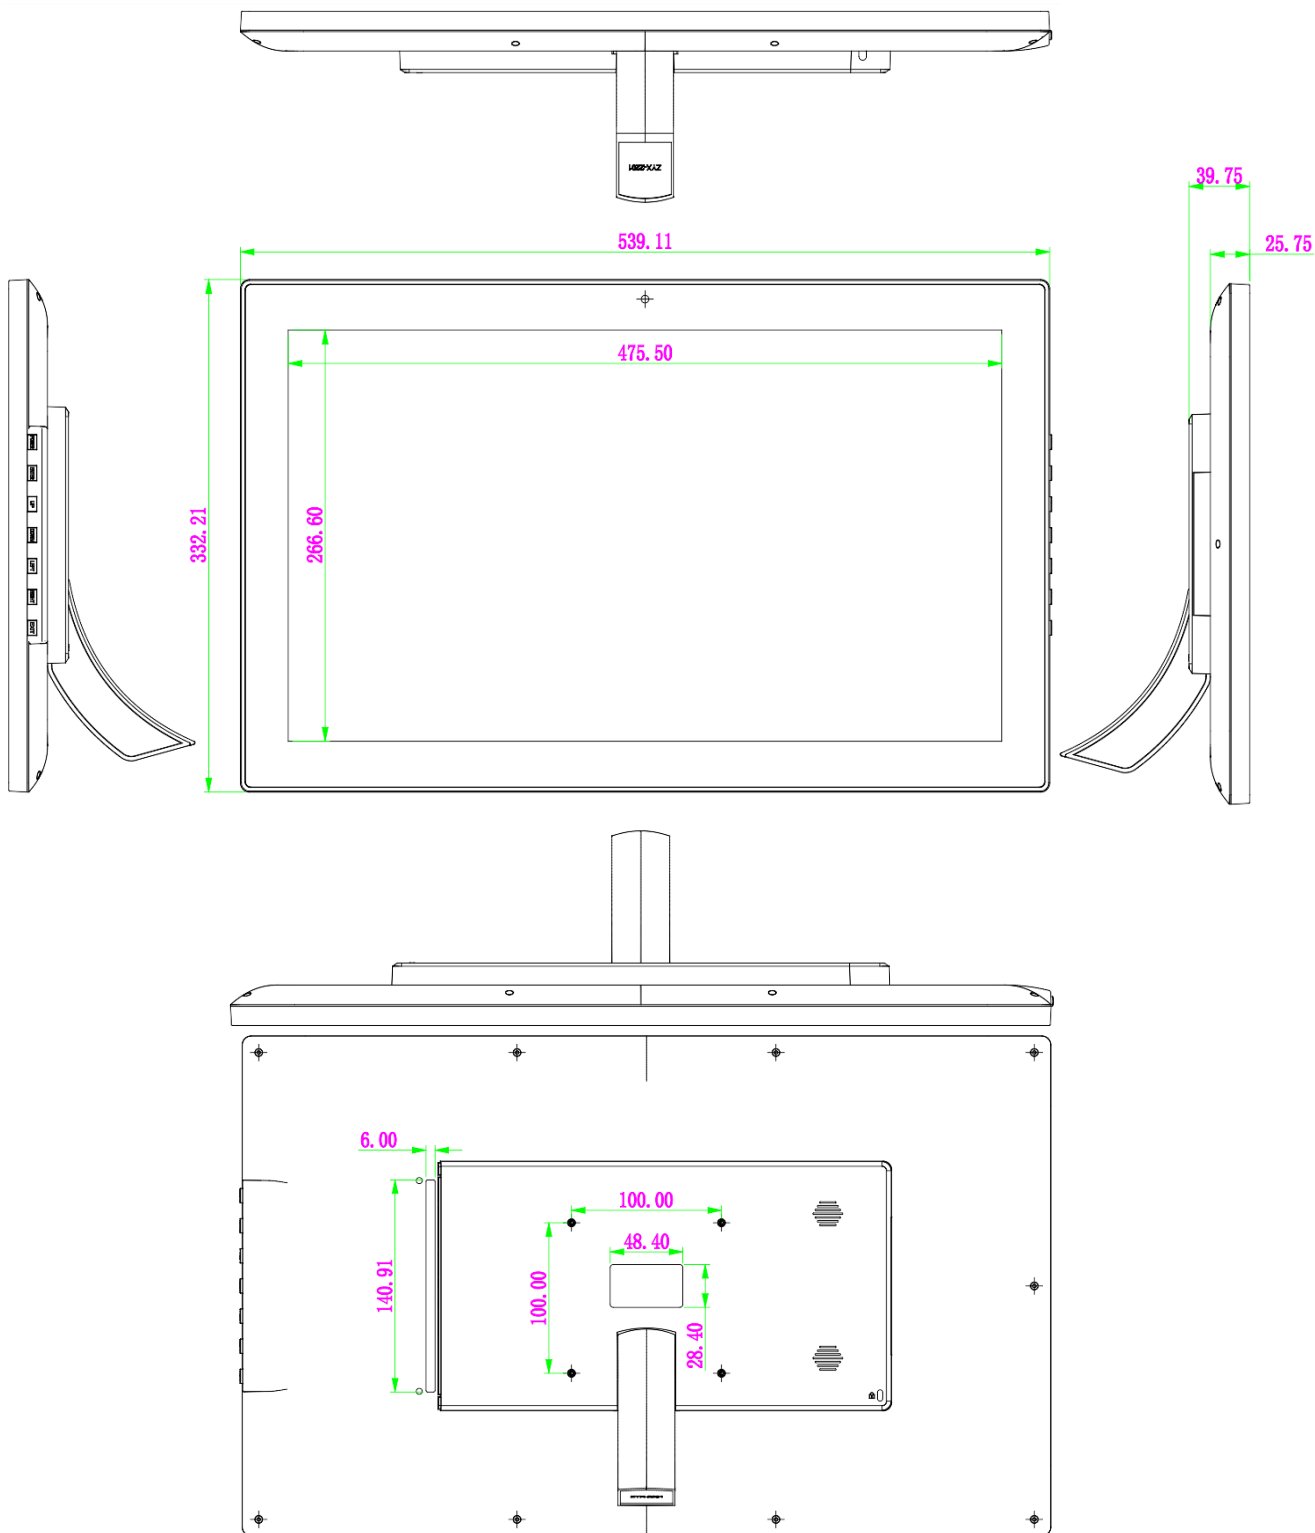

### LCD Panel Information

Screen size : 21.5" (Diagonal)  
Active area : 476.6(H) x 268.1(V) mm  
Max. Resolution : 1920 (H) x 1080 (V)  
Brightness : 250 cd/m2  
Contrast ratio : 1000 : 1  
Viewing angle : 85/85/85/85(L/R/U/D)  
Aspect Ratio: 16:9

### Shipping Info

W x D x H : 538x331x37.4mm  
Gift Box: 600x428x122mm  
Carton:610x377x438mm  
Qty/ Carton: 3pcs G.W. : 17.5kgs

- > Commercial Tablet
- > Boxed Media Player
- > OpenFrame & All-in-One 1080P Player
- Point-of-Sale ● Industrial ● Commercial

## 21.5" Commercial Tablet Android

Quad-Core Processor With Full HD 1920x1080 pixels 21.5"LCD panel

### Mechanical Drawings