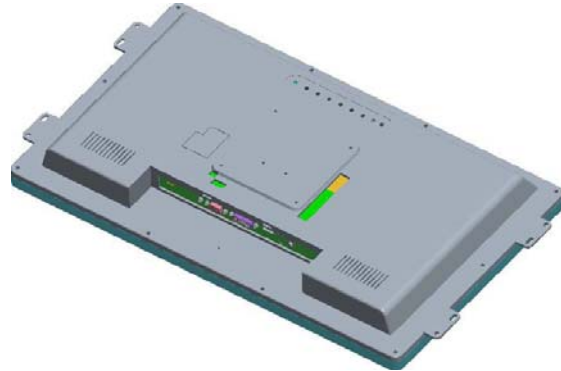

- > Commercial Tablet
- > Boxed Media Player
- > OpenFrame & All-in-One 1080P Player

● Point-of-Sale ● Industrial ● Commercial

23.8" OpenFrame Capacitive Touchscreen Monitor With HDMI-in

Industrial Grade Monitor With High Resolution LCD Panel & Vesa Mount

LCD Panel Information

Screen size : 23.8" (Diagonal)
 Active area : 527.04 × 296.46 (H×V)
 Max. Resolution : 1920 (H) × 1080 (V)
 Brightness : 250 cd/m²
 Contrast ratio : 1000 : 1
 Viewing angle : 89/89/89/89(L/R/U/D)
 Aspect Ratio: 16:9

Interface

DC-in: 12V x1;
 USB: USB 2.0 Host
 HDMI-in: x1
 DVI-in: x1 Optional
 VGA-in: x1 Optional
 Composite: x1 Optional

Touchscreen (Optional)

Capacitive, Multi-Touch, Glass Cover Strength 7H

Mounting Options