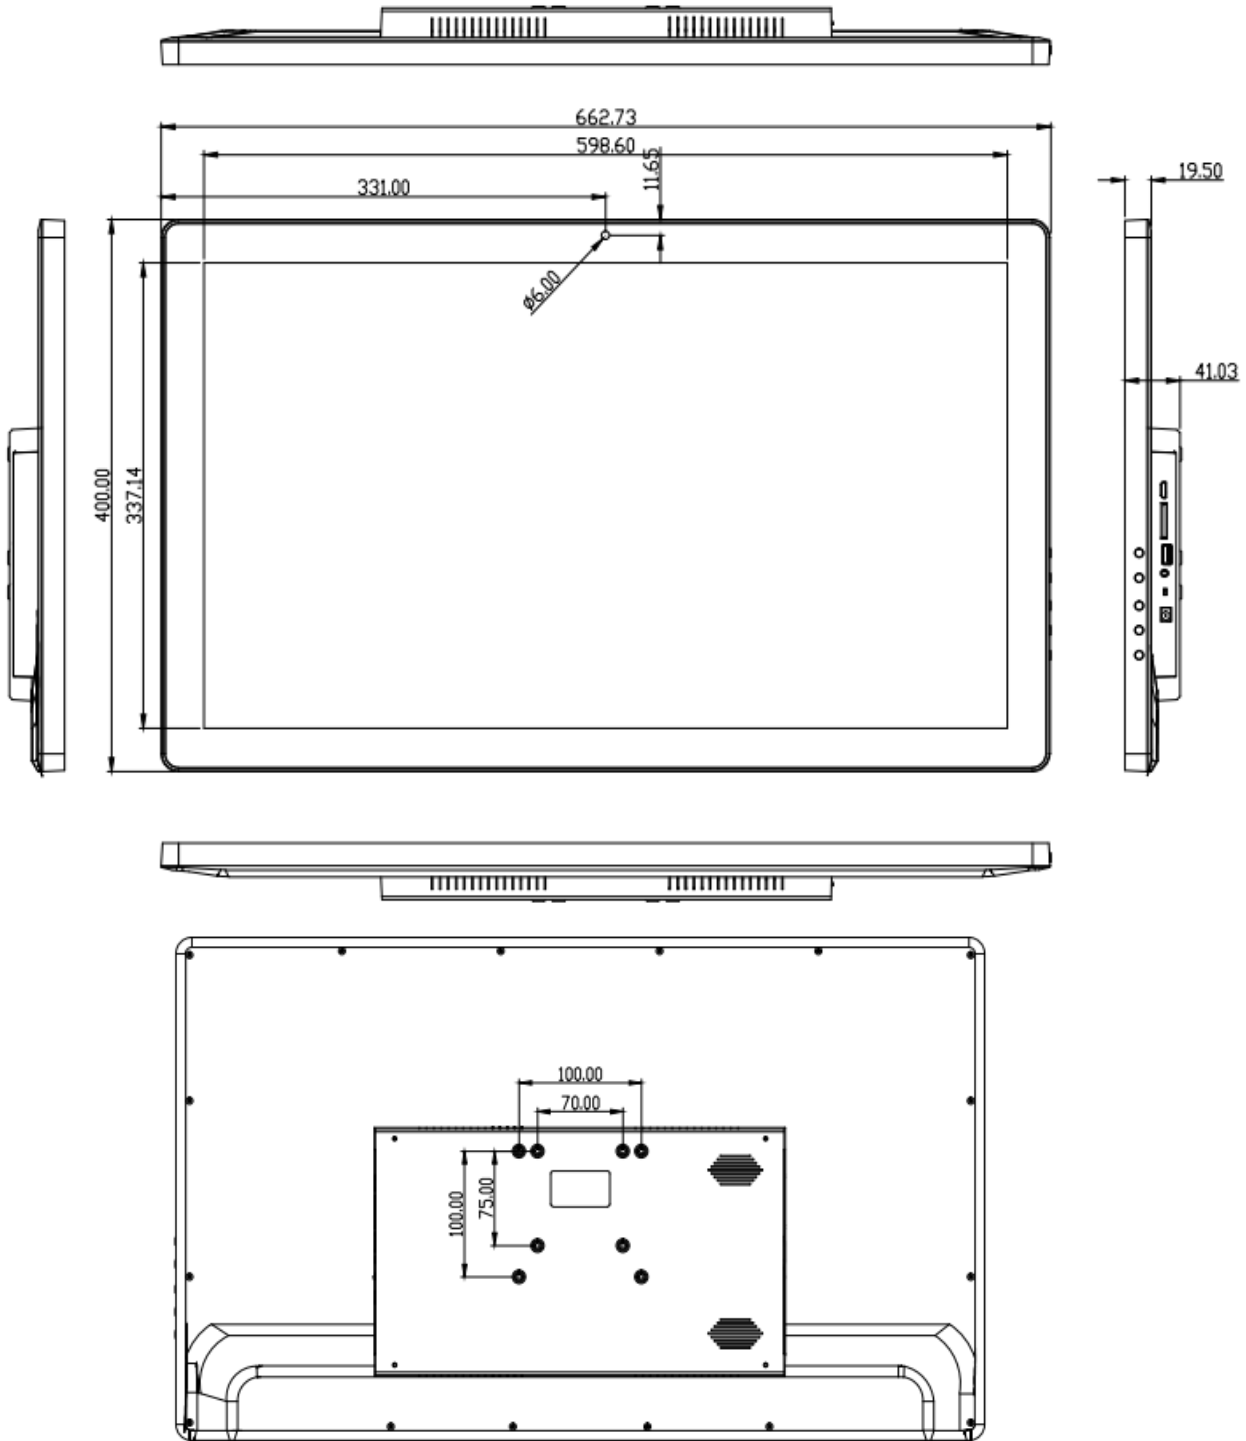

### Highlighted Features

Best Retail Signage Solution 27 inch POP Display  
> **Features like no other: Seamless Playback & USB auto-copy to Memory Supported**  
> 27 inch 1920x1080 HD Panel Full Viewing Angle with LED backlight, your ads message on the best screen conveyed like what you expected;  
> Commercial Design, robust inside, built-in GPIO controls, card slot protector, anti-theft system, high quality stereo audio output, vesa mounting;

### Tech Spec

- ▶ LCD Panel Spec: Digital TFT-LCD With LED Backlight
- ▶ Panel Size: 27-inch ;
- ▶ Resolution (pixels): 1920x1080 ;
- ▶ Aspect Ratio (W:L): 16:9 ;
- ▶ Brightness: 250 CD/m<sup>2</sup> ;
- ▶ Contrast Ratio: 1000:1 ;
- ▶ Viewing Angle: U89/D89/L89/R89;
- ▶ Built-in Flash Memory: Optional 4G/8G (Custom Build );
- ▶ Memory Card Supported: SD Card ;
- ▶ Media File Formats Supported: JPG /BMP /PNG; MP3,WAV; Avi (.xvid), MP4, mov (MPEG1/2/4 1080P);
- ▶ Seamless Video Playback: 720P Videos;
- ▶ Interface: DC-in, On-Off Switch; SD Card Slot, USB Host, Volume Knob;
- ▶ Built-in Speakers :5W \* 2 Stereo Speakers;
- ▶ On-Board Volume Control: Built-in Volume Knob;
- ▶ OSD & Remote Control: Yes, Optional;
- ▶ OSD Language: English;
- ▶ AC Power Adapter: AC in 100-240V; DC Out 12V 3.5A;
- ▶ Unit Size: 662.73x400x60.53mm;
- ▶ Body Materials: Frontal tempered glass, back & middle frame ABS+PC;
- ▶ GPIO Controls (Optional ): Up to 4, Molex Connector, Cable length 60mm as default ;
- ▶ Motion Sensor: Optional, external connected; or Built-into frontal frame;
- ▶ Frontal Capacitive Touch Buttons(optional): Up to 4 touch spots, with silk printing & LED light;

## 27-inch POP Display Fully Housed With GPIO Buttons

27 inch 1920x1080 HD Display, Optional With Capacitive Sensor Button & GPIO Push Buttons

### Ordering Options:

Player Console: 27-inch Video Screen

AC Adatper: 12V /3.5A

Optical Sensor Buttons: Optional;

VESA Wall Mounts:Optional;

GPIO controls Protector:Included;

SD Card Protector: Included