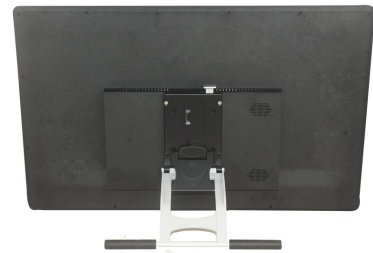

## 32" Large Screen Android Commercial Tablet Display

RK3288 Quad-Core Processor With Full HD 1920x1080 Pixels 32" LCD Panel

### Android 5.1 / 2GB RAM / 16GB ROM / 2.0MP

This 32" large screen android commercial tablet display features ultra-thin and sleek design, high resolution full HD 1920x1080 pixels LCD panel to display your ads message in a compelling way. The Quad-core processor is powerful to support the video-rich content with strong GPU. It comes with built-in VESA and slot protector for professional deployment.

### Hardware

Processor : ARM Cortex-A17 Quadcore 1.5GHz, Mali-T764 GPU;  
RAM : DDR3, 2GB;  
ROM: 16GB(upgradeable to 32GB);  
Frontal Camera: 2.0MP

### LCD Panel Information

Screen size: 32-inch diagonal  
Active area: 698.4(H)x392.85mm(V)  
Display type: Full HD 1920\*1080 pixels  
Viewing angle:89/89/89/89  
Backlight type:LED  
Aspect ratio: 16:9  
Brightness:250cd/m2  
Contrast Ratio: 3000:1