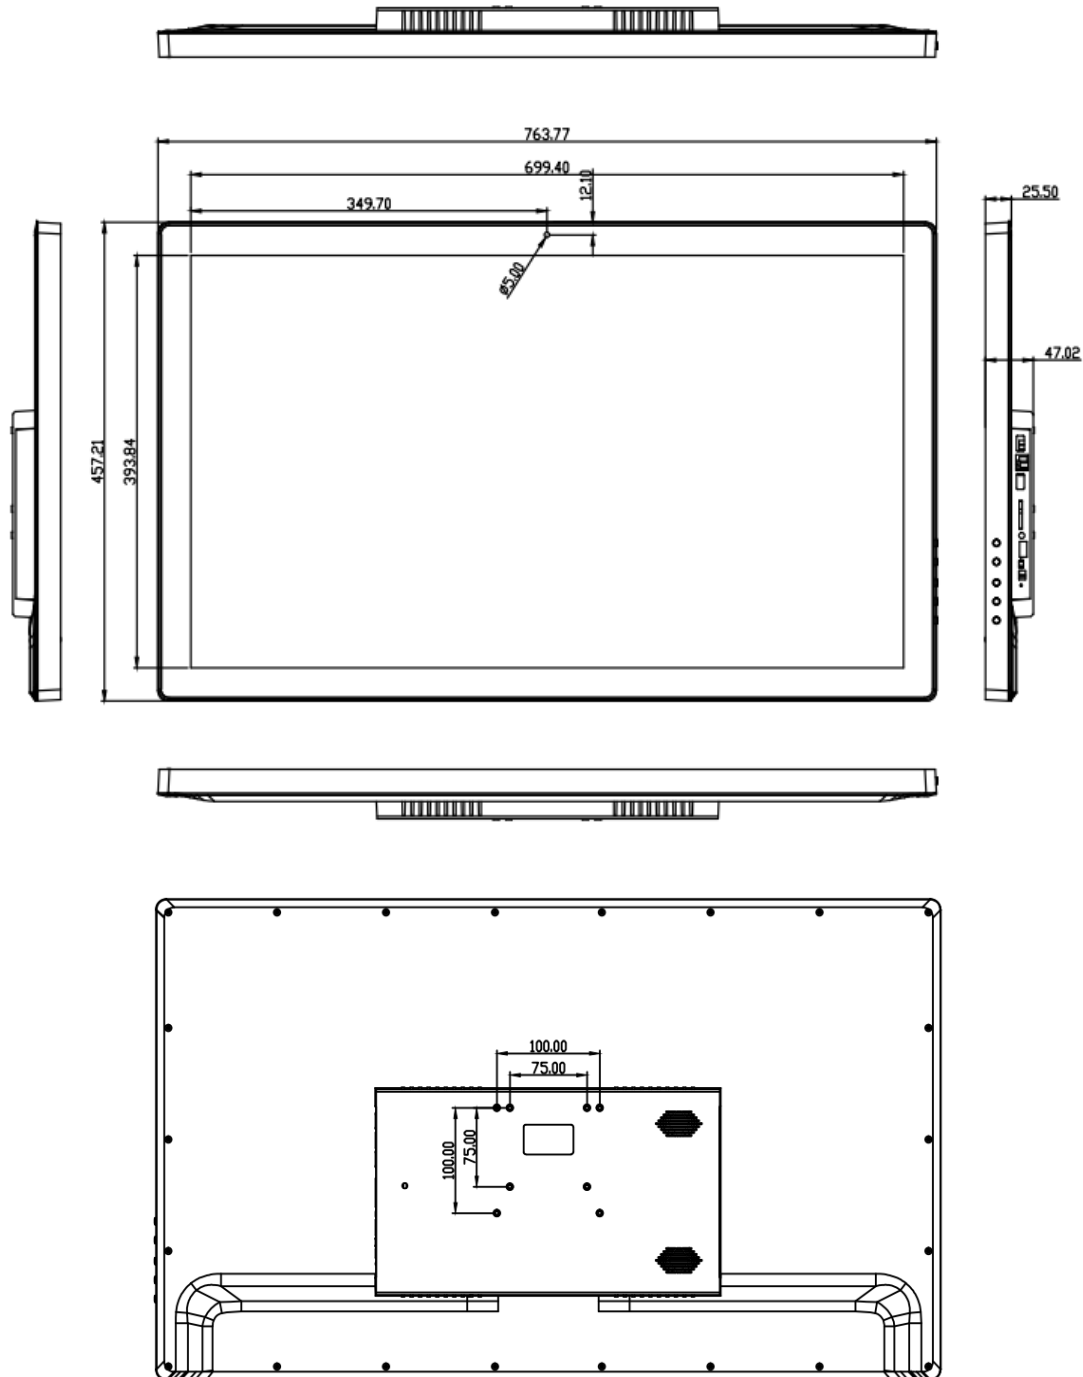

- > Commercial Tablet
- > Boxed Media Player
- > OpenFrame & All-in-One 1080P Player

• Point-of-Sale • Industrial • Commercial

31.5-inch POP Display Fully Housed With GPIO Buttons

31.5 inch 1920x1080 HD Display, Optional With Capacitive Sensor Button & GPIO Push Buttons

Gallery & Mechanical Drawings

Ordering Options:

Player Console: 31.5-inch Video Screen

AC Adatper: 12V /3.5A

Optical Sensor Buttons: Optional;

VESA Wall Mounts:Optional;

GPIO controls Protector:Included;

SD Card Protector: Included