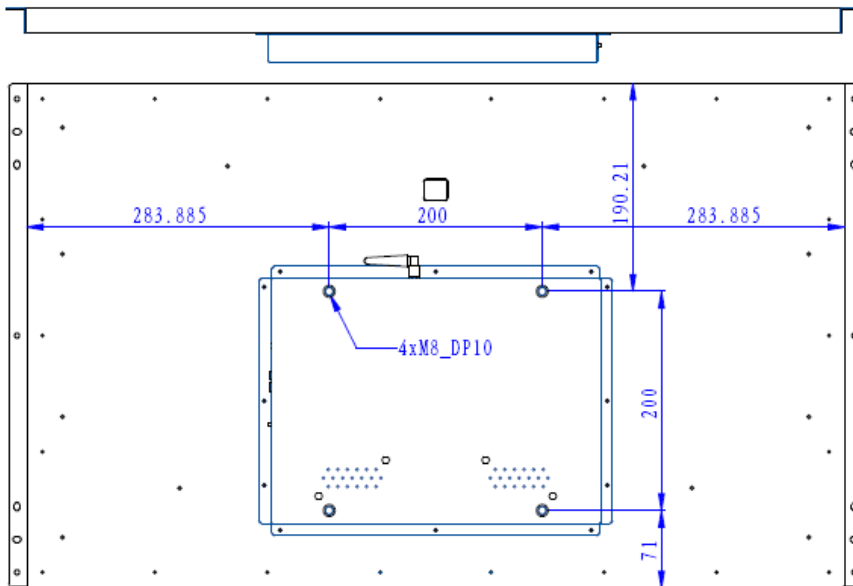

- > Commercial Tablet
- > Boxed Media Player
- > OpenFrame & All-in-One 1080P Player

• Point-of-Sale • Industrial • Commercial

32" Commercial Tablet Android

Quad-Core Processor With Full HD 1920x1080 pixels 32"LCD panel

Drawings