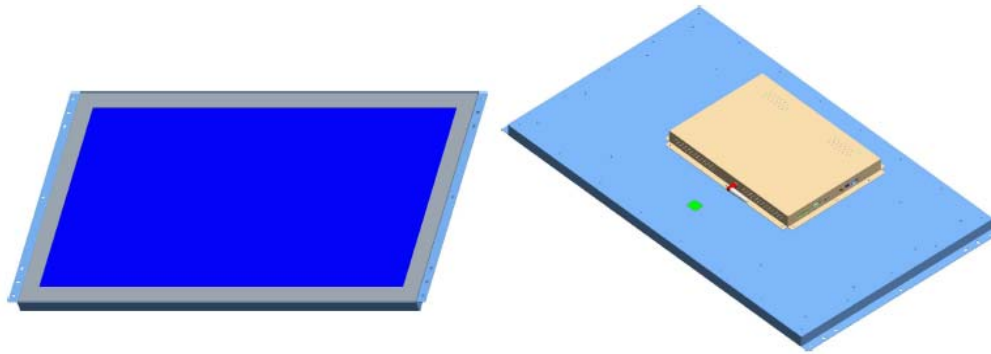

### Available in Openframe With Metallic Mounting Kit

The 32" **Android Commercial Tablet(OP3202Droid)** is a smart-designed retail tablet for interactive digital advertising. It features high resolution full HD LCD panel 1920x1080 pixels to display your Ads message in a compelling way, the Quad-core processor is powerful to support the video-rich content with strong GPU. It comes with built-in VESA and slot protector for professional deployment.

### LCD Panel Information

Screen size:31.5 inch diagonal;  
 Display Type:TFT-LCD screen 1920\*1080 pixels;  
 Viewing Angle:170°(H)160°(V);  
 Backlight type:LED;  
 Aspect ratio: 16:9;  
 Brightness:250cd/m2;  
 Contrast Ratio:1000:1;