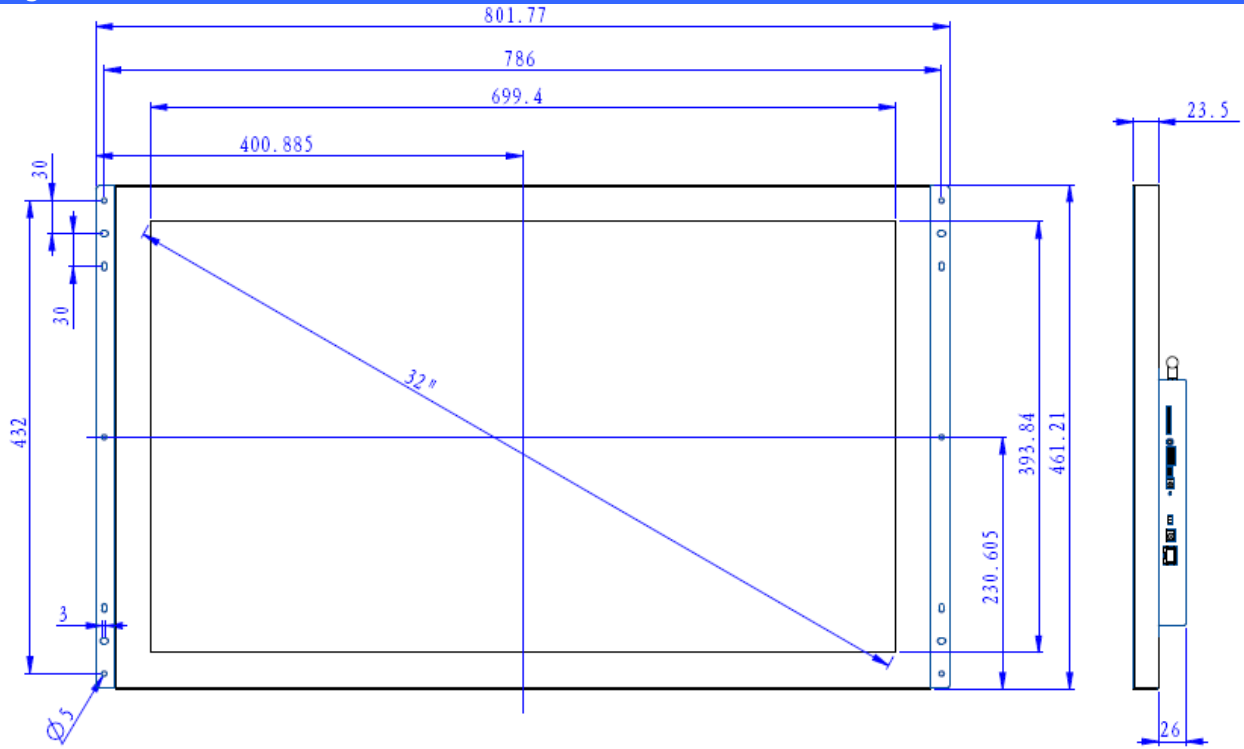

- > Commercial Tablet
- > Boxed Media Player
- > OpenFrame & All-in-One 1080P Player

• Point-of-Sale • Industrial • Commercial

32" Commercial Tablet Android

Quad-Core Processor With Full HD 1920x1080 pixels 32"LCD panel

Drawings