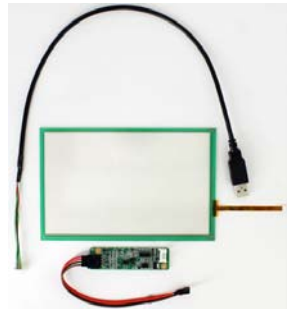

- > Commercial Tablet
- > Boxed Media Player
- > OpenFrame & All-in-One 1080P Player
- Point-of-Sale ● Industrial ● Commercial

5" Plastic OpenFrame Monitor With HDMI-in

Industrial Grade Monitor With High Resolution LCD Panel

Support USB Touchscreen

LCD Panel Information

Screen size : 5" (Diagonal)
 Active area : 153.6(H) x 90.0(V) mm
 Max. Resolution : 800 (H) x 480 (V)
 Brightness : 250 cd/m2
 Contrast ratio : 500 : 1
 Viewing angle : 45/45/25/35L/R/U/D)
 Aspect Ratio: 16:9

Interface

DC-in: 12V x1;
 USB: USB 2.0 Host
 HDMI-in: x1
 DVI-in: x1 Optional
 VGA-in: x1 Optional
 Composite: x1 Optional

Mechanical Drawings