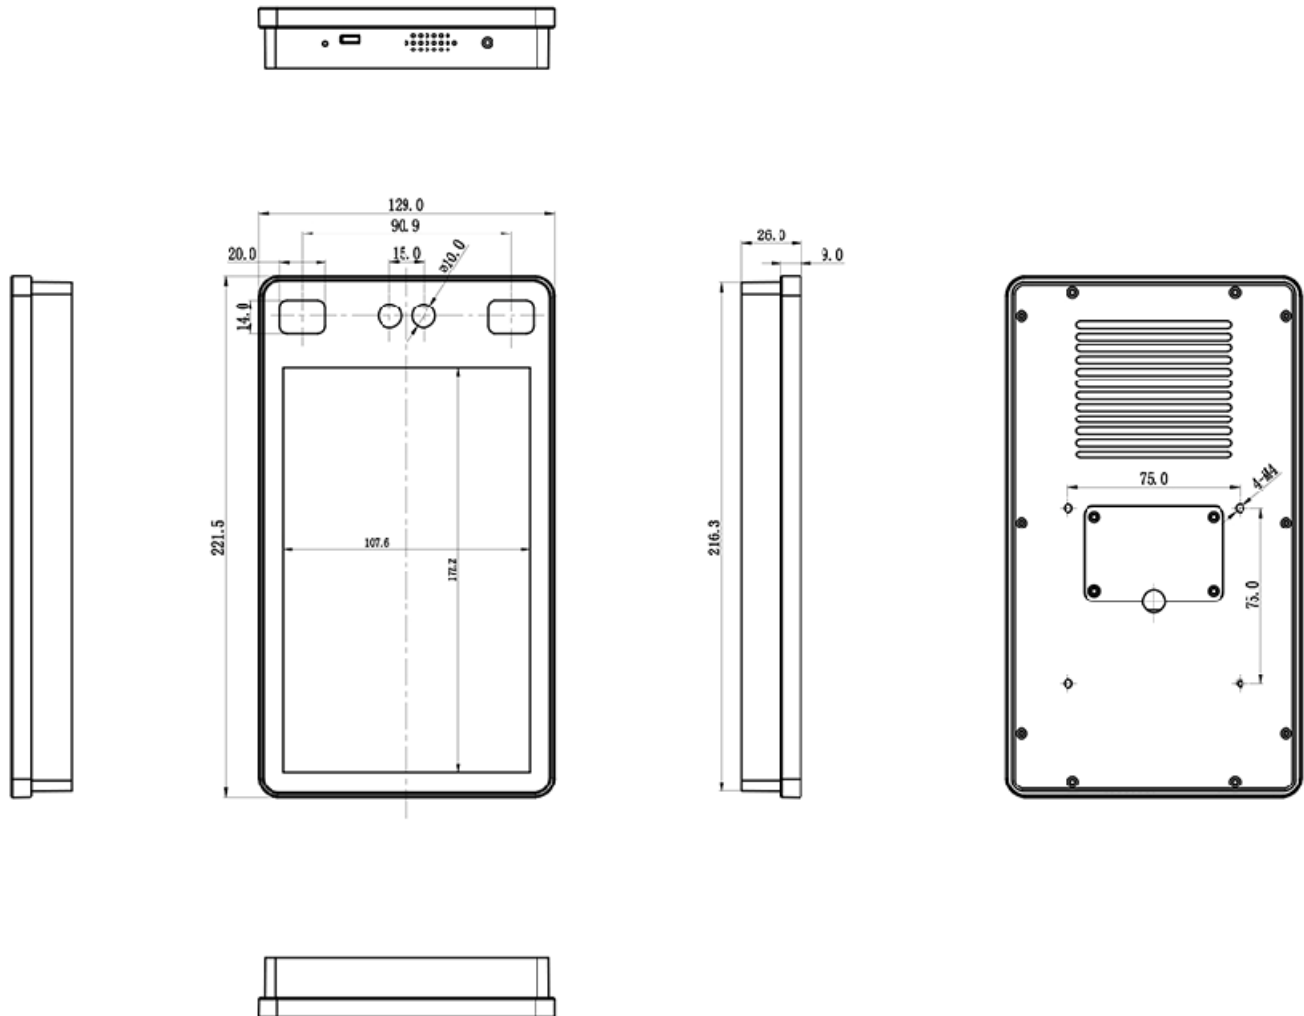

Tech Spec

Panel:

Screen Size 8" IPS
 Touch panel type 10-point Capacitive touch
 Active Area 107.64(H)×172.224(V)mm
 Resolution 1200 x 1920 (RGB);
 Brightness 350cd/m2
 Contrast Ratio 800:1
 Aspect Ratio 16:9
 Viewing Angle 89/89/89/89(L/R/U/D)

Connectivity:

Wired Ethernet 10/100(RTL8201F 10M/100M);
 Wifi Built-in 802.11b/g/n (Broadcom Ap6236);
 Bluetooth Built-in Bluetooth 4.0

General Information:

Case Material: Metallic Casing
 Case Color: Steel-Grey (custom color on project only);
 Storage Temp (-15 -- 65 degree)
 Working Temp (0 -- 50 degree)
 Storage/Working Humidity (10 -- 90%)
 Dimension 221.5x129.0x35mm
 Net Weight:2.8kgs

- > Commercial Tablet
- > Boxed Media Player
- > OpenFrame & All-in-One 1080P Player

• Point-of-Sale • Industrial • Commercial

8-inch Face-recognition access-control tablet Android

Android Commercial Tablet 8 inch 1200x1920 IPS LCD

Mechanical Drawing

Ordering Options:

Player Console: 8-inch IPS Tablet With Face Recognition

AC Adatper: 12V /3A

VESA Wall Mounts:Optional;

Floor Standing Mounts:Optional: