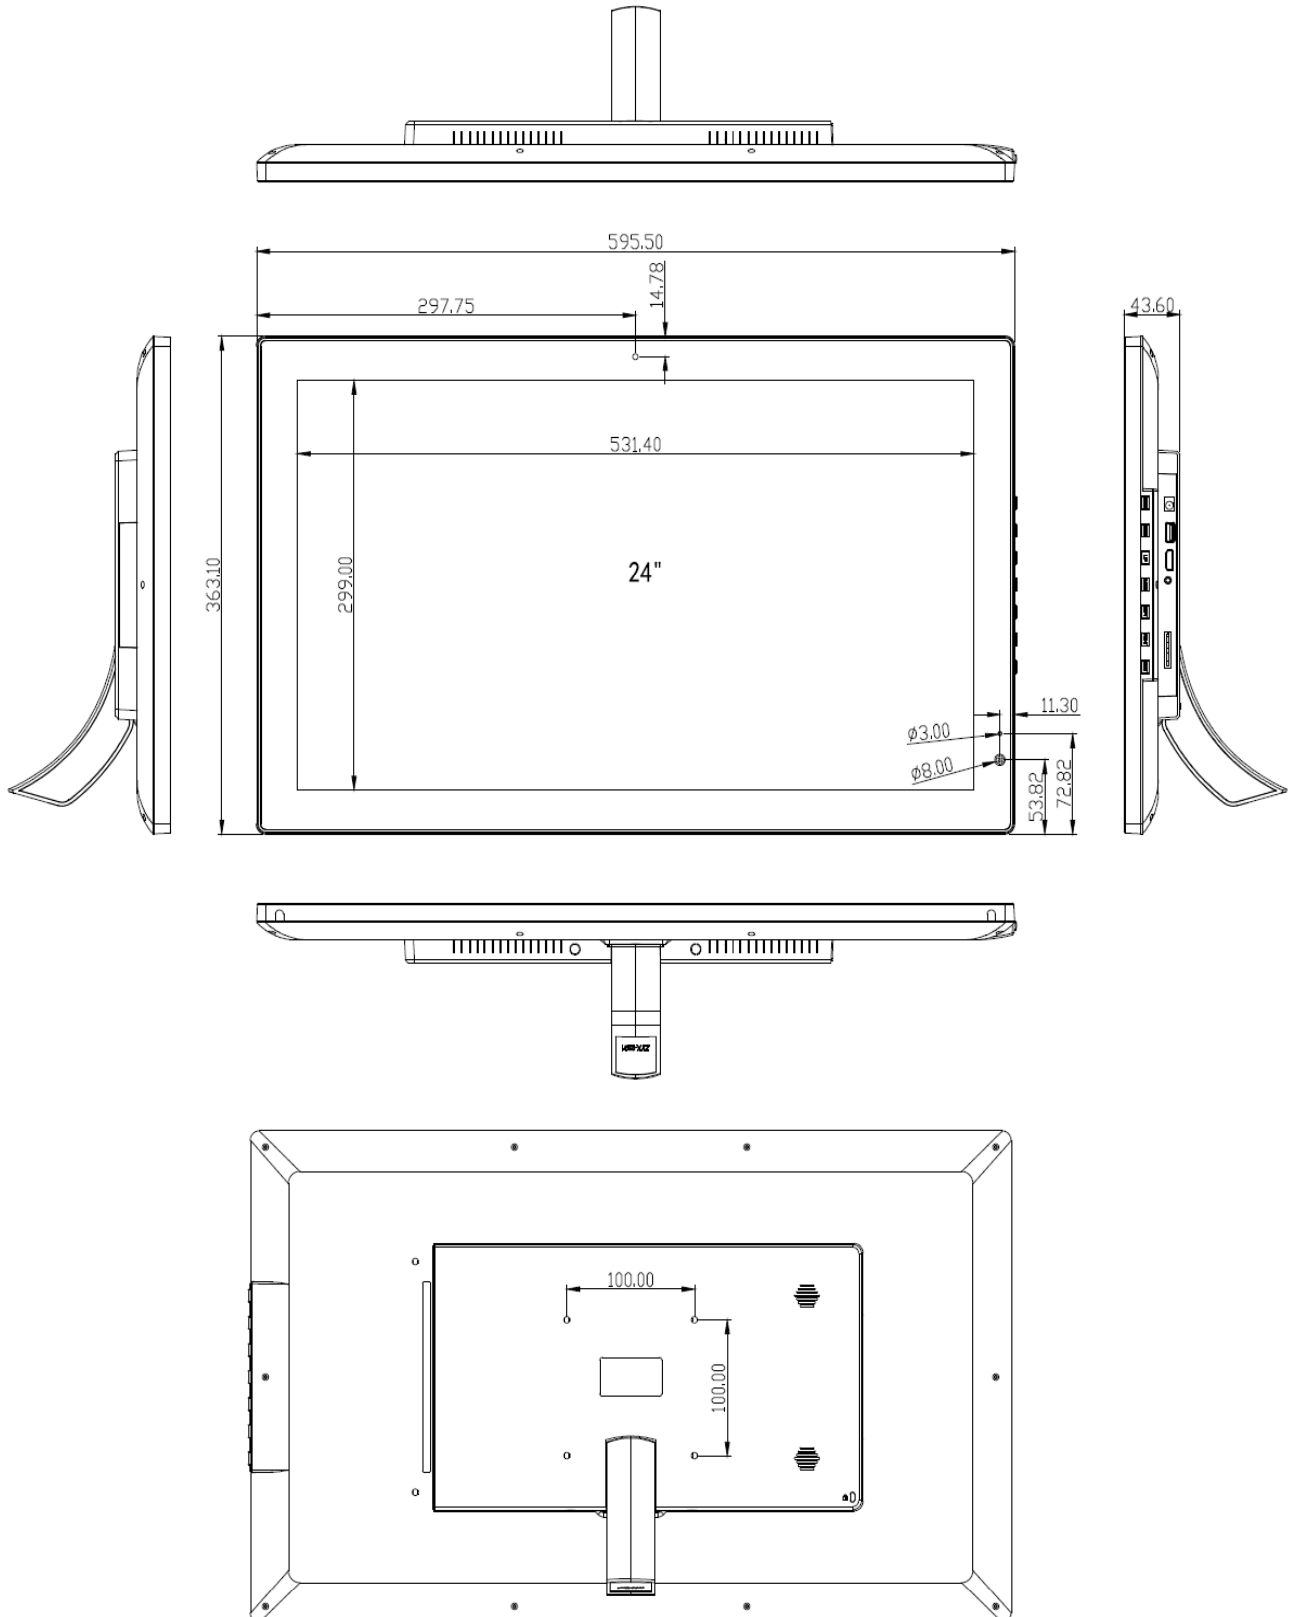

Hardware

Processor : ARM Cortex-A17 Quadcore 1.8GHz, Mali-764 GPU;
 RAM : DDR3, 2GB;
 ROM: 8GB(upgradeable to 16GB);
 WiFi: 802.11 b/g/n

LCD Panel Information

Screen size : 23.8" (Diagonal)
 Active area : 527.04(W)×296.46(H) mm
 Max. Resolution : 1920 (H) x 1080 (V)
 Brightness : 250 cd/m2
 Contrast ratio : 1000 : 1
 Viewing angle : 85/85/85/85(L/R/U/D)
 Aspect Ratio: 16:9

- > Commercial Tablet
- > Boxed Media Player
- > OpenFrame & All-in-One 1080P Player
- Point-of-Sale • Industrial • Commercial

Framed 23.8" Commercial Tablet Android Touchscreen

Quad-Core Processor With Full HD 1920x1080 pixels 23.8"LCD panel

Mechanical Drawings

Ordering Options:

Tablet Console: 23.8 inch Android Kiosk Capacitive
 AC Adatper: 12V /3A