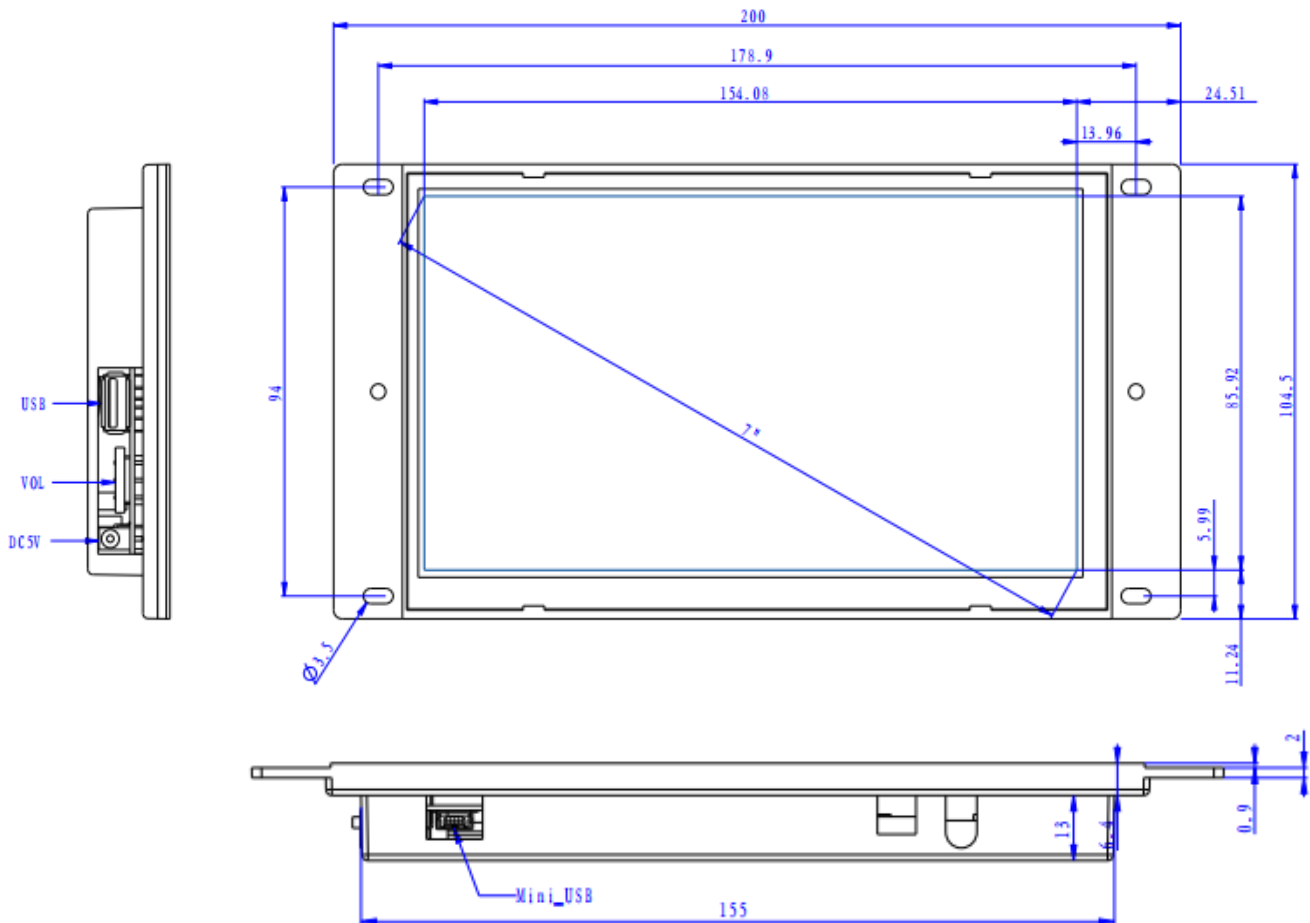

>7 inch 1024x600 TN Panel

> On-board Volume Wheel Control;

> 5V Input

OP7003 is specially developed to address the needs of budget-sensitive retail projects, in which end-users don't need premium quality hardware, but still prefer to high level reliability. It is completely designed for commercial use where **running 7/24/365** is crucial. As 7-inch is a small form factor, in some scenario, people just compromise the screen viewing angle and use this TN panel powered entry POP screen model.

Tech Spec

- ▶LCD Panel Spec:Digital TFT-LCD With LED Backlight
- ▶Panel Size: 7-inch ;
- ▶Resolution (pixels): 1024x600 ;
- ▶Aspect Ratio (W:L): 16:9 ;
- ▶Brightness: 250 CD/m² ;
- ▶Contrast Ratio: 500:1 ;
- ▶Viewing Angle: U60/D60/L70/R70 ;
- ▶Built-in Flash Memory: 256MB ;
- ▶Media File Formats Supported: JPG /BMP /PNG; MP3,WAV; Avi (.xvid), MP4, mov (MPEG1/2/4 1080P);
- ▶Seamless Video Playback: Not Supported;
- ▶Interface: DC-in, On-Off Switch; USB Host, USB OTG, Volume Knob;
- ▶Built-in Speakers :2W * 2 Stereo Speakers;
- ▶On-Board Volume Control: Built-in Volume Knob;
- ▶OSD & Remote Control: Yes, Optional;
- ▶OSD Lanaguage: English;
- ▶AC Power Adapter: AC in 100-240V; DC Out 5V 1.0A;
- ▶Unit Size: 200x104.5x20mm;
- ▶Body Materials:ABS+PC;

- > Commercial Tablet
- > Boxed Media Player
- > OpenFrame & All-in-One 1080P Player

• Point-of-Sale • Industrial • Commercial

7-inch IPS POP Video Display Entry-Level With Built-in Memory

7 inch 1024X600 HD LCD, Plastic Casing, 5V Input

Mechanical Drawings

Ordering Options:

Player Console: 7-inch Video Screen Plastic
 AC Adatper: 5V /1A