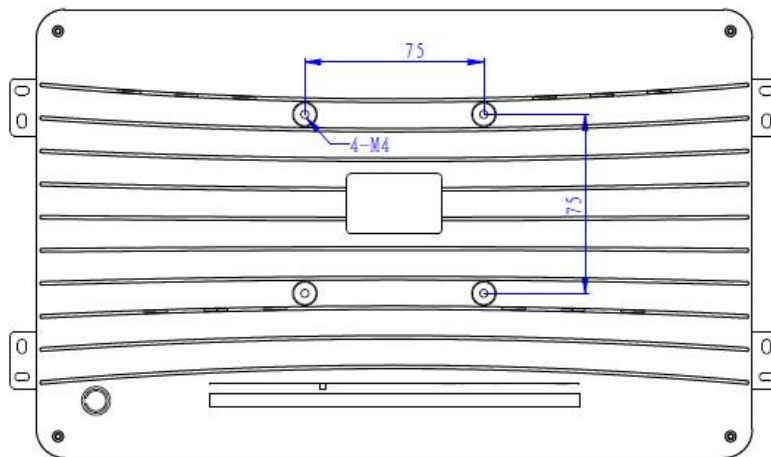

Tech Spec

Panel:

Screen Size 11.6" IPS
 Touch panel type 10-point Capacitive touch
 Active Area 256.32(H) x 144.18(V)
 Resolution 1920 x 1080
 Pixel Pitch 0.1695 X 0.1695
 Brightness 300cd/m2
 Contrast Ratio 700:1
 Aspect Ratio 16:9
 Viewing Angle 89/89/89/89(L/R/U/D)

Connectivity:

Wired Ethernet 10/100
 Wifi Built-in WIFI 802.11b/g/n
 Bluetooth: Built-in Bluetooth 4.0

General Information:

Case Material High-quality PC+ ABS case with partial rubber injection
 Case Color Standard color: Black or white (Customized color upon request)
 Fixations Vesa 75 x 75mm
 Storage Temp (-15 -- 65 degree)
 Working Temp (0 -- 50 degree)
 Storage/Working Humidity (10 -- 90%)
 Dimension 300.12x188.00x33.8mm
 Net Weight:0.9kgs

- > Commercial Tablet
- > Boxed Media Player
- > OpenFrame & All-in-One 1080P Player
- Point-of-Sale • Industrial • Commercial

11.6-inch OpenFramed Android Touch Display

Android Commercial Tablet 11.6 inch 1920x1080 IPS LCD, wired Ethernet with POE

Gallery & Drawings

Ordering Options:

- Player Console: 11.6-inch IPS Retail Tablet
- AC Adatper: 12V /2A
- Tablet Top Stand: Optional;
- VESA Wall Mounts:Optional;
- Floor Standing Mounts:Optional:
- POE Injector: Optional;