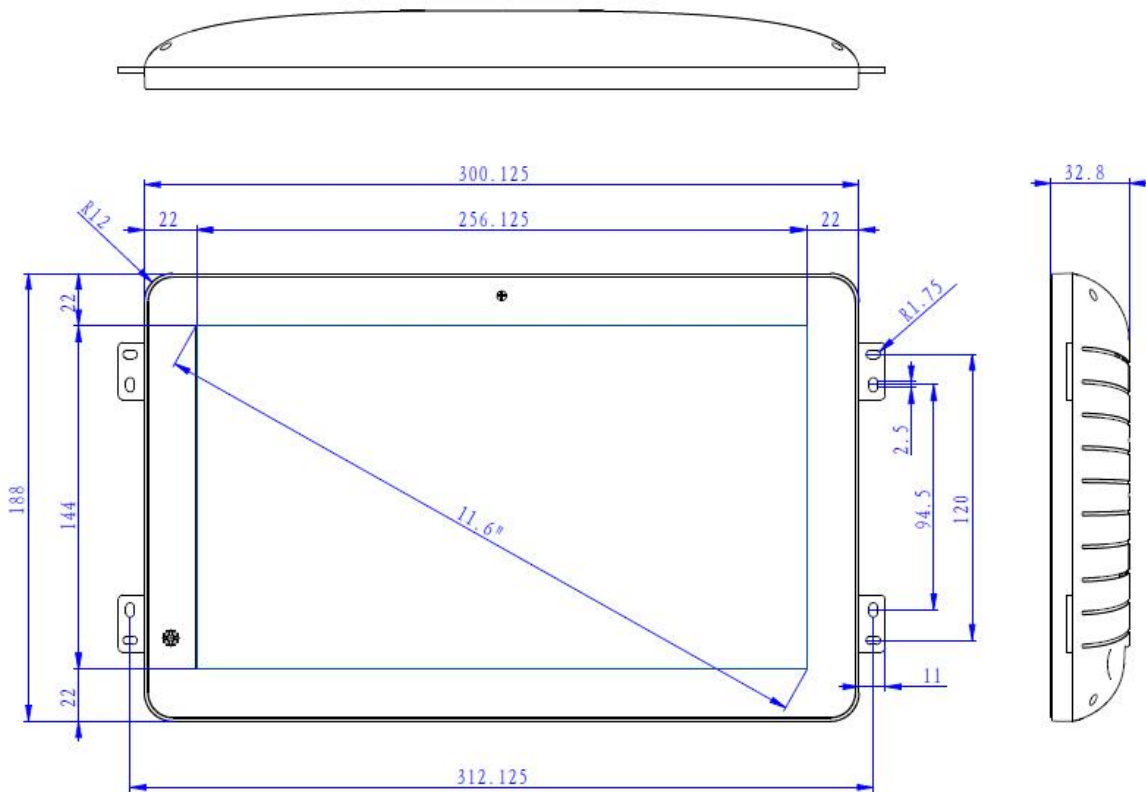

Tech Spec

Panel:

Screen Size 11.6" IPS
 Touch panel type 10-point Capacitive touch
 Active Area 256.32(H) x 144.18(V)
 Resolution 1920 x 1080
 Pixel Pitch 0.1695 X 0.1695
 Brightness 300cd/m2
 Contrast Ratio 700:1
 Aspect Ratio 16:9
 Viewing Angle 89/89/89/89(L/R/U/D)

Connectivity:

Wired Ethernet 10/100
 Wifi Built-in WIFI 802.11b/g/n
 Bluetooth: Built-in Bluetooth 4.0

General Information:

Case Material High-quality PC+ ABS case with partial rubber injection
 Case Color Standard color: Black or white (Customized color upon request)
 Fixations Vesa 75 x 75mm
 Storage Temp (-15 -- 65 degree)
 Working Temp (0 -- 50 degree)
 Storage/Working Humidity (10 -- 90%)
 Dimension 300.12x188.00x33.8mm
 Net Weight:0.9kgs

- > Commercial Tablet
- > Boxed Media Player
- > OpenFrame & All-in-One 1080P Player
- Point-of-Sale • Industrial • Commercial

11.6-inch OpenFramed Android Touch Display

Android Commercial Tablet 11.6 inch 1920x1080 IPS LCD, wired Ethernet with POE

Gallery & Drawings

Ordering Options:

- Player Console: 11.6-inch IPS Retail Tablet
- AC Adatper: 12V /2A
- Tablet Top Stand: Optional;
- VESA Wall Mounts:Optional;
- Floor Standing Mounts:Optional:
- POE Injector: Optional;