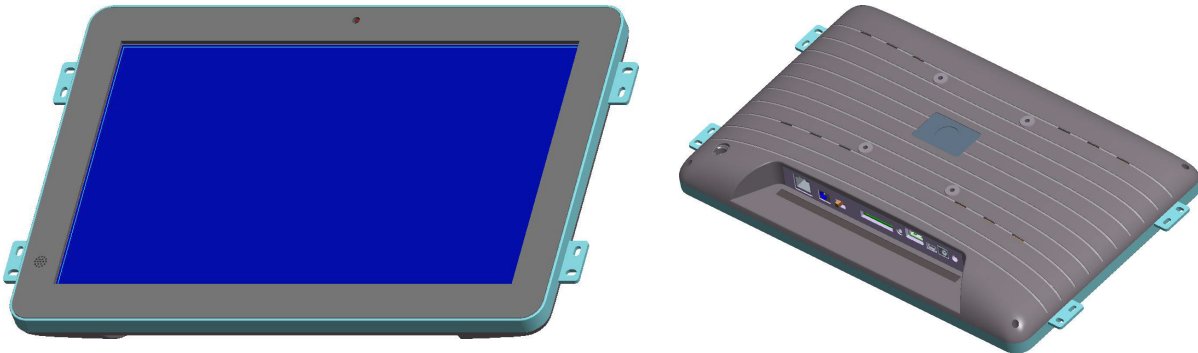

11.6-inch OpenFramed Android Touch Display

Android Commercial Tablet 11.6 inch 1920x1080 IPS LCD, wired Ethernet with POE

Highlighted Features

- > Integrated smart content authoring software
- > Auto playback of appointed app
- > Full screen display without Android menu bar
- > Password protection for exiting the app
- > Auto SD card content update by USB key
- > Auto power on/off at designated time
- > Optional with various POS peripherals with fixed trigger parameters
- > Compatible with third-party CMS
- > 24-hour self-monitor & reset capabilities

Our enterprise tablet Droid1106 is never like a consumer tablet, but is a tablet completely designed for commercial use where [running 7/24/365](#) is crucial. With integrated hardware and software for commercial and retail use, added features like [power-over-ethernet](#), tempered glass, robust industrial housing, design and stress-tested for 7/24/365 use, VESA mounting, SD card protection system, anti-theft system, hidden quick control buttons on back, high-volume Hi-Fi stereo audio output, This professional Enterprise Tablet is the best Android solution for the most demanded commercial, industrial and retail environment.

Tech Spec

Panel:

Screen Size 11.6" IPS
 Touch panel type 10-point Capacitive touch
 Active Area 256.32(H) x 144.18(V)
 Resolution 1920 x 1080
 Pixel Pitch 0.1695 X 0.1695
 Brightness 300cd/m2
 Contrast Ratio 700:1
 Aspect Ratio 16:9
 Viewing Angle 89/89/89/89(L/R/U/D)

Hardware & OS:

Processor:Rochchip Cortex-A9 RK3188
 RAM:DDR3, 1GB
 ROM: 8GB (upgradeable to 16GB)
 OS: Android 4.4/5.1
I/O ports: 1 x RJ45, 2x USB 2.0, 1 x USB 2.0 OTG, 1 x 3.5mm earphone, 1 x SD card slot, 1 x 12V/1A DC Jack
 Front Camera: 2,000,000 pixels
 Audio:Built-in stereo speakers 2W x 2
 Power:Power input DC 12V, 2A
 Power consumption 20W