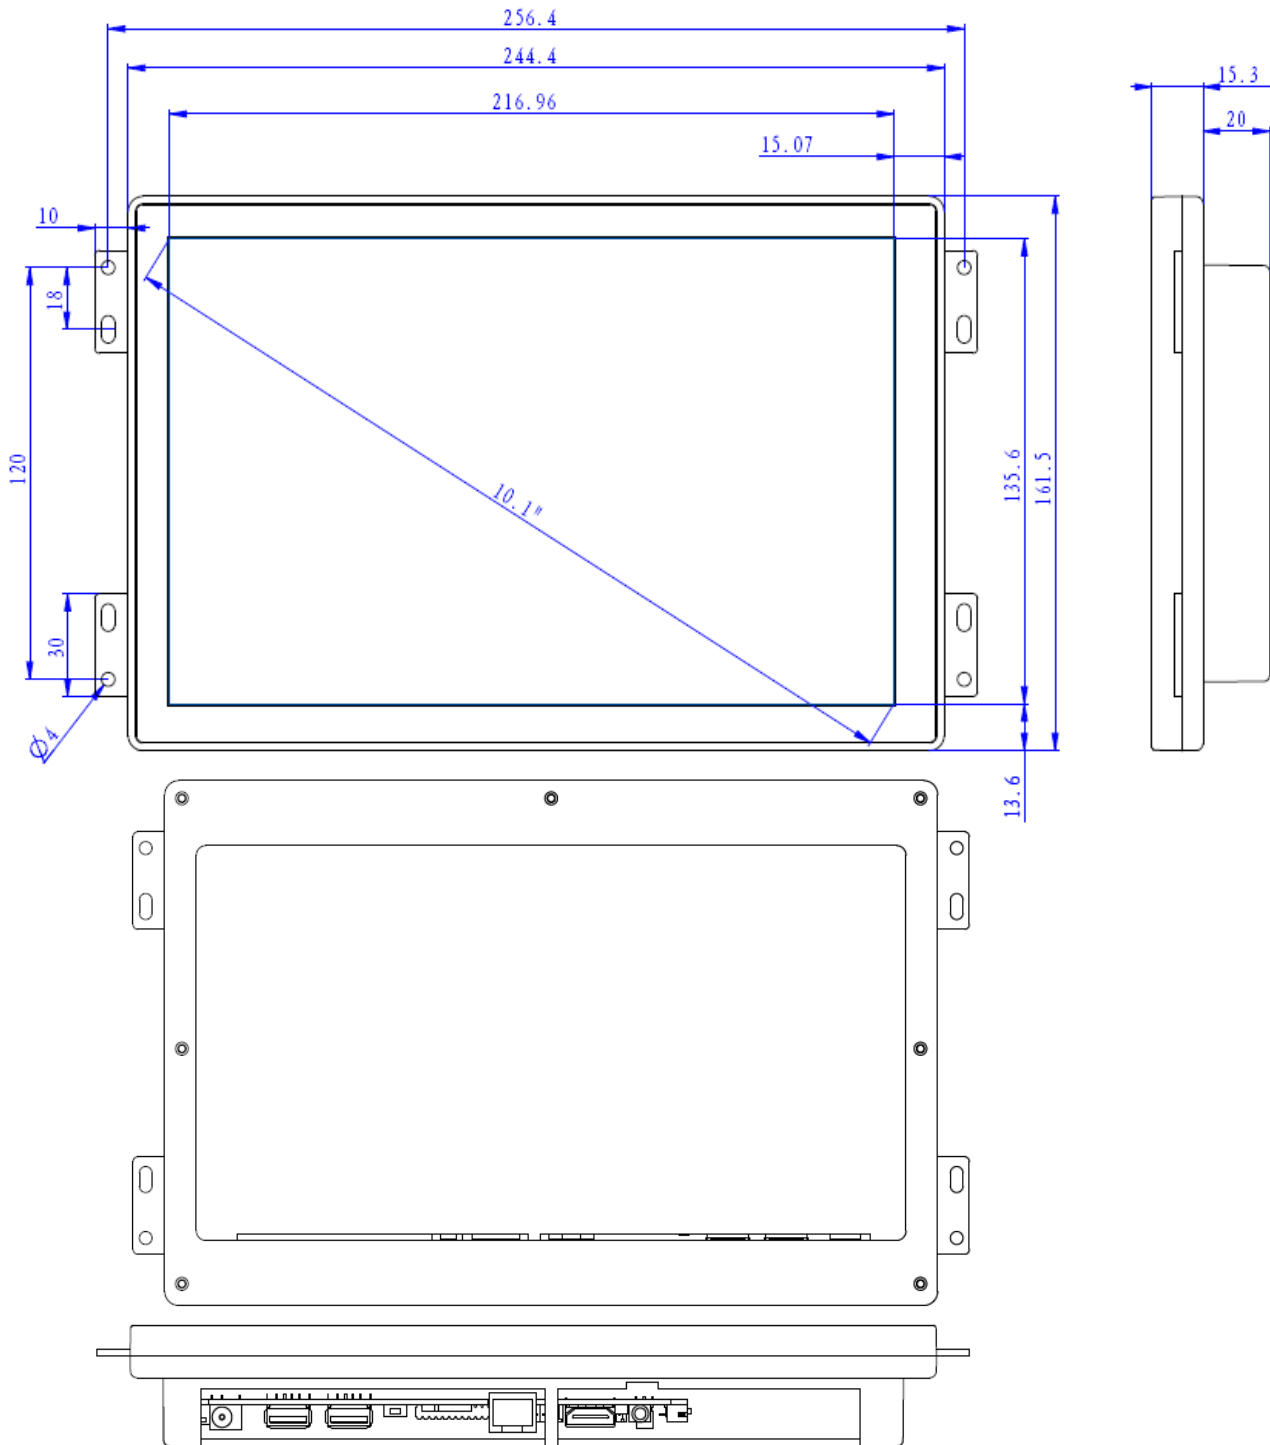

Tech Spec

Panel:

Screen Size 10.1" IPS
 Touch panel type 10-point Capacitive touch
 Active Area 216.96(H) x 135.6(V)
 Resolution 1280 x 800
 Pixel Pitch 0.1695 X 0.1695
 Brightness 400cd/m2
 Contrast Ratio 1300:1
 Aspect Ratio 16:10
 Viewing Angle 85/85/85/85(L/R/U/D)

Storage/Working Humidity (10 -- 90%)

Dimension 256.4x161.5x35.3mm

Net Weight:1.2kgs

- > Commercial Tablet
- > Boxed Media Player
- > OpenFrame & All-in-One 1080P Player

● Point-of-Sale ● Industrial ● Commercial

Open Frame 10.1-inch IPS Retail Tablet Android

Android Commercial Tablet 10.1 inch 1280x800 IPS LCD, wired Ethernet with POE

Mechanical Drawing

Ordering Options:

Player Console: 10.1-inch IPS Retail Tablet Open Frame
AC Adapter: 12V /2A
 Tablet Top Stand: Optional;
 VESA Wall Mounts: Optional;
 Floor Standing Mounts: Optional;
 POE Injector: Optional;