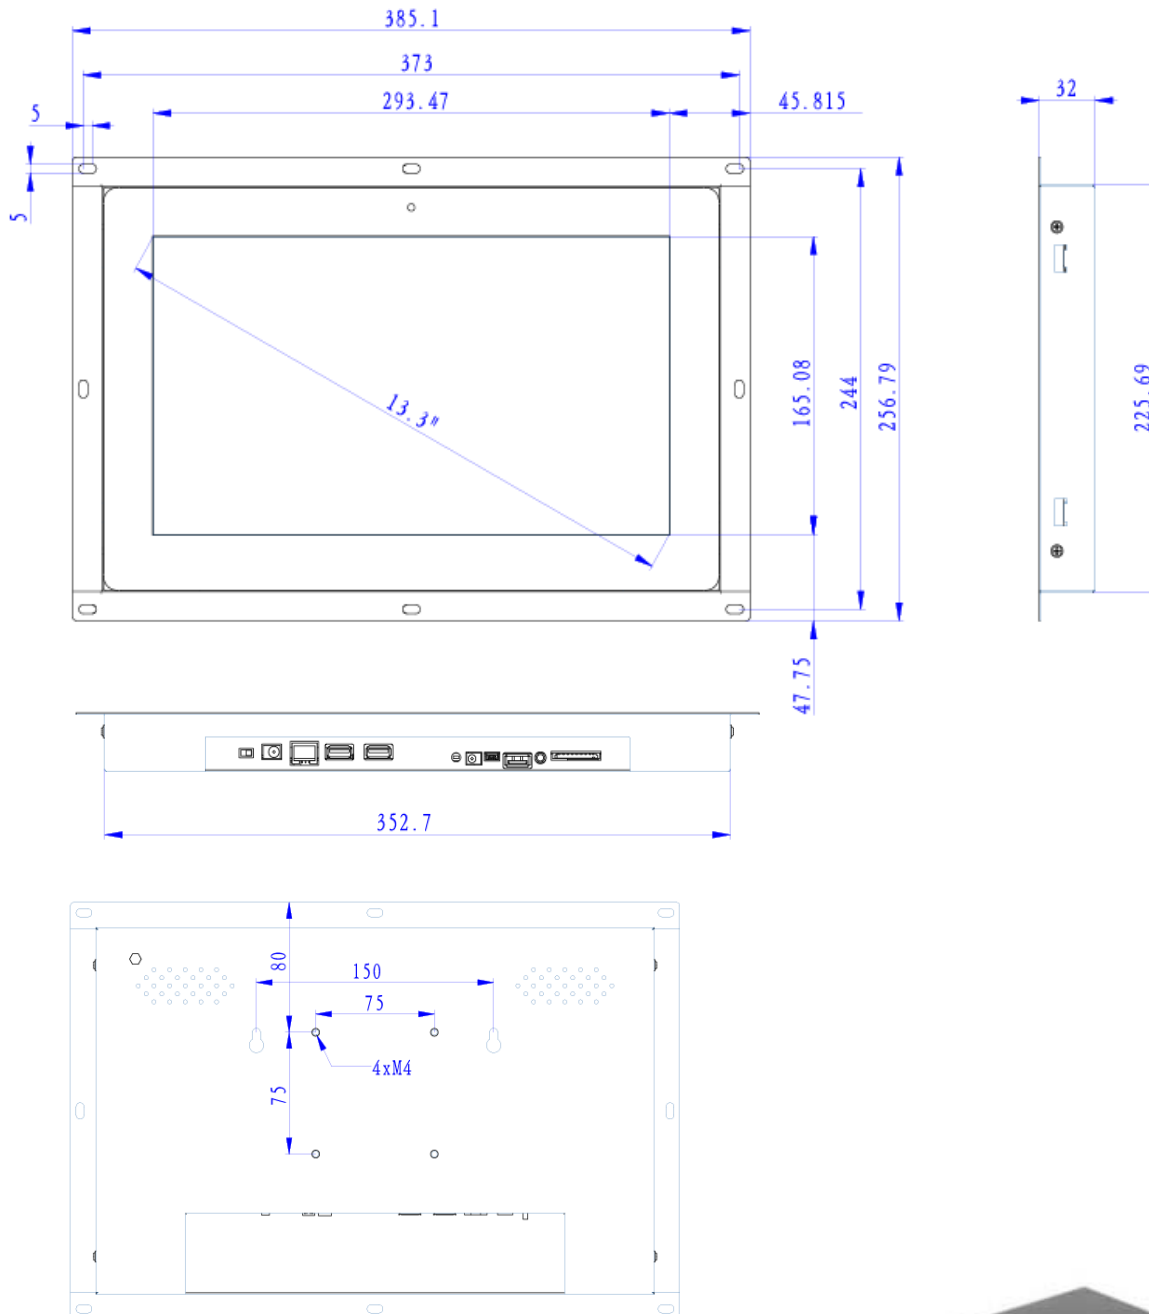

Hardware (Lower Spec Available Upon Request)

Processor : ARM Cortex-A17 Quadcore 1.8GHz, Mali-764 GPU;
RAM : DDR3, 2GB;
ROM: 8GB(upgradeable to 16GB);
Camera: 2.0 MP

LCD Panel Information

Screen size:13.3 inch diagonal;
Display Type:TFT-LCD screen 1920*1080 pixels;
Viewing Angle:170°(H)170°(V);
Backlight type:LED;
Aspect ratio: 16:9;
Brightness:250cd/m2;
Contrast Ratio:800:1;

W x D x H (unit) : 385.1x256.8x32mm

Gift Box: 430x330x80mm

Carton: 445x410x370mm Qty / Carton: 5pcs G.W. :18.5kgs

- > Commercial Tablet
- > Boxed Media Player
- > OpenFrame & All-in-One 1080P Player

● Point-of-Sale ● Industrial ● Commercial

Open Frame 13.3" Commercial Tablet Android Touchscreen

Quad-Core Processor With Full HD 1920x1080 pixels 13.3" LCD panel

Mechanical Drawings

Ordering Options:

Tablet Console: 13.3 inch Android Kiosk Capacitive
 AC Adatper: 12V /2A
 POE: Requires Adding POE Module Inside (Optional)