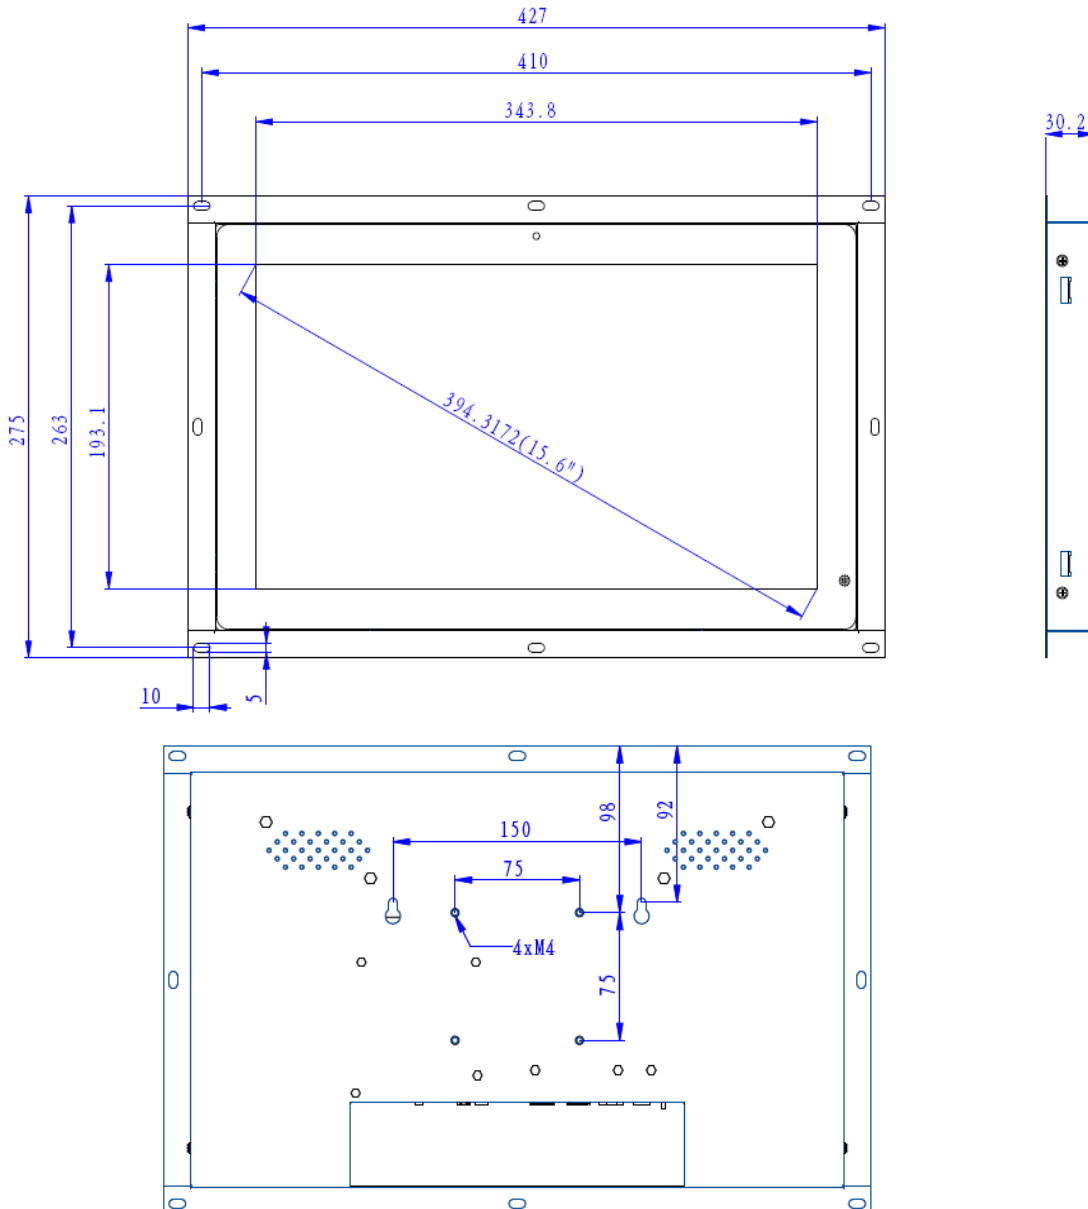

- > Commercial Tablet
- > Boxed Media Player
- > OpenFrame & All-in-One 1080P Player

● Point-of-Sale ● Industrial ● Commercial

Open Frame 15.6" Commercial Tablet Android Touchscreen

Quad-Core Processor With Full HD 1920x1080 pixels 15.6"LCD panel

Mechanical Drawings