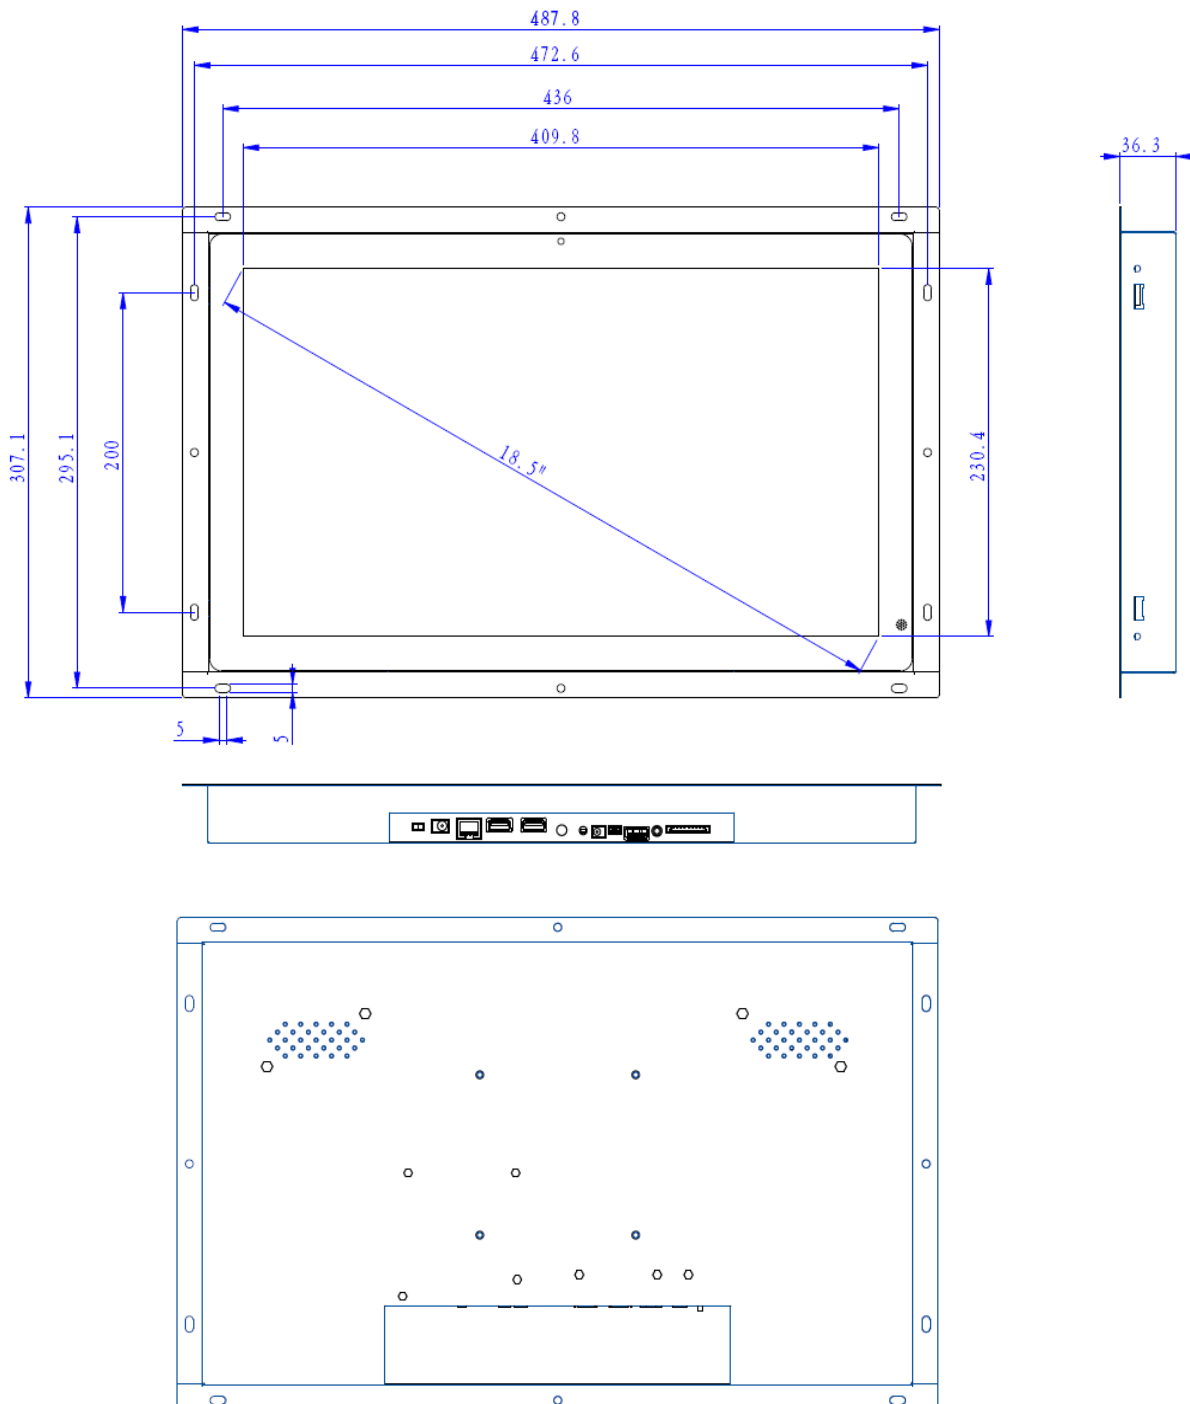

Hardware & O/S

Processor : ARM Cortex-A17 Quadcore 1.8GHz, Mali-764 GPU;
 RAM : DDR3, 2GB;
 ROM: 8GB(upgradeable to 16GB);
 Camera: 2.0 MP
 Android 5.1;

LCD Panel Information

Screen size : 18.5" (Diagonal)
 Active area : 409.8(H)×230.4(V) mm
 Max. Resolution :1366(RGB)×768 [WXGA]
 Brightness : 250 cd/m2
 Contrast ratio : 1000 : 1
 Viewing angle : 85/85/80/80(L/R/U/D)
 Aspect Ratio: 16:9

- > Commercial Tablet
- > Boxed Media Player
- > OpenFrame & All-in-One 1080P Player

● Point-of-Sale ● Industrial ● Commercial

Open Frame 18.5" Commercial Tablet Made For Integration

Quad-Core Processor With Full HD 1366x768 pixels 18.5"LCD panel

Mechanical Drawings

Ordering Options:

Tablet Console: 18.5 inch Android Kiosk Capacitive
AC Adatper: 12V /2.5A