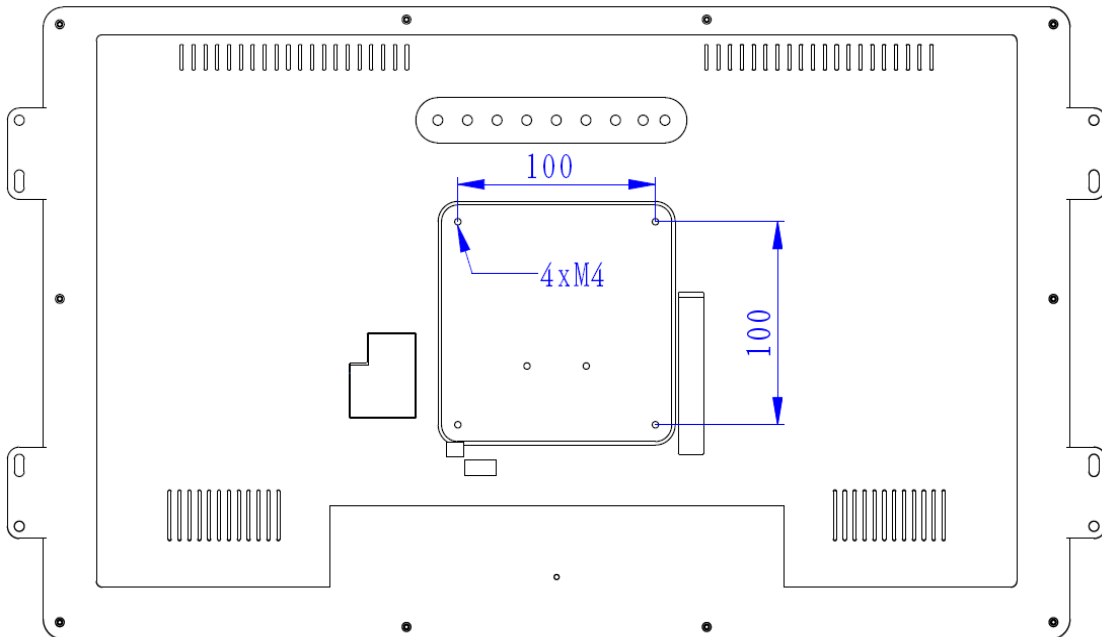

Hardware

Processor : ARM Cortex-A17 Quadcore 1.8GHz, Mali-764 GPU;
 RAM : DDR3, 2GB;
 ROM: 8GB(upgradeable to 16GB);
 Camera: 2.0 MP

LCD Panel Information

Screen size : 21.5" (Diagonal)
 Active area : 476.6(H) x 268.1(V) mm
 Max. Resolution : 1920 (H) x 1080 (V)
 Brightness : 250 cd/m2
 Contrast ratio : 1000 : 1
 Viewing angle : 85/85/85/85(L/R/U/D)
 Aspect Ratio: 16:9

Open Frame 21.5" Commercial Tablet Android Touchscreen

Quad-Core Processor With Full HD 1920x1080 pixels 21.5"LCD panel

Mechanical Drawings

Ordering Options:

Tablet Console: 21.5 inch Android Kiosk Capacitive
 AC Adatper: 12V /3A
 POE: Requires Adding POE Module Inside