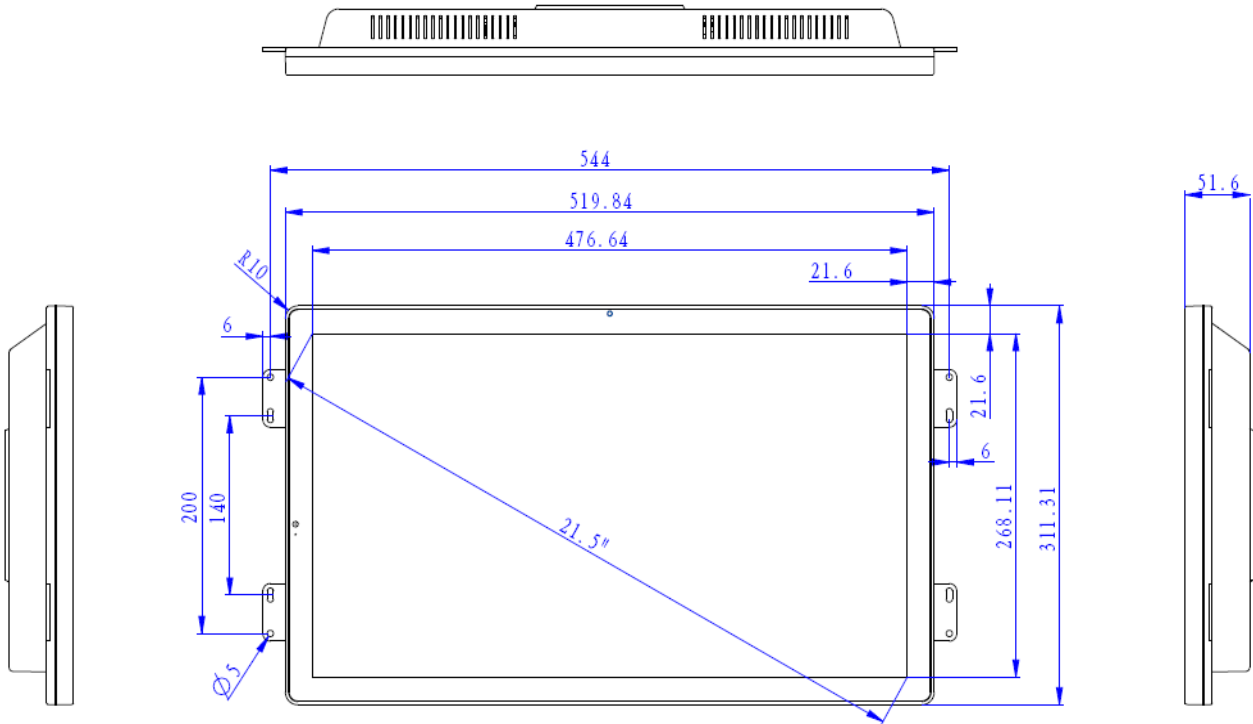

Hardware

Processor : ARM Cortex-A17 Quadcore 1.8GHz, Mali-764 GPU;
 RAM : DDR3, 2GB;
 ROM: 8GB(upgradeable to 16GB);
 Camera: 2.0 MP

LCD Panel Information

Screen size : 21.5" (Diagonal)
 Active area : 476.6(H) x 268.1(V) mm
 Max. Resolution : 1920 (H) x 1080 (V)
 Brightness : 250 cd/m2
 Contrast ratio : 1000 : 1
 Viewing angle : 85/85/85/85(L/R/U/D)
 Aspect Ratio: 16:9

W x D x H (unit) : 550x311.3x51.6mm
 Gift Box: 61.7*44.5* 85mm
 Carton: 640x460x285mm Qty / Carton: 3pcs G.W. :22.5kgs

- > Commercial Tablet
- > Boxed Media Player
- > OpenFrame & All-in-One 1080P Player
- Point-of-Sale ● Industrial ● Commercial

Open Frame 21.5" Commercial Tablet Android Touchscreen

Quad-Core Processor With Full HD 1920x1080 pixels 21.5"LCD panel

Mechanical Drawings

Ordering Options:

Tablet Console: 21.5 inch Android Kiosk Capacitive
 AC Adatper: 12V /3A
 POE: Requires Adding POE Module Inside