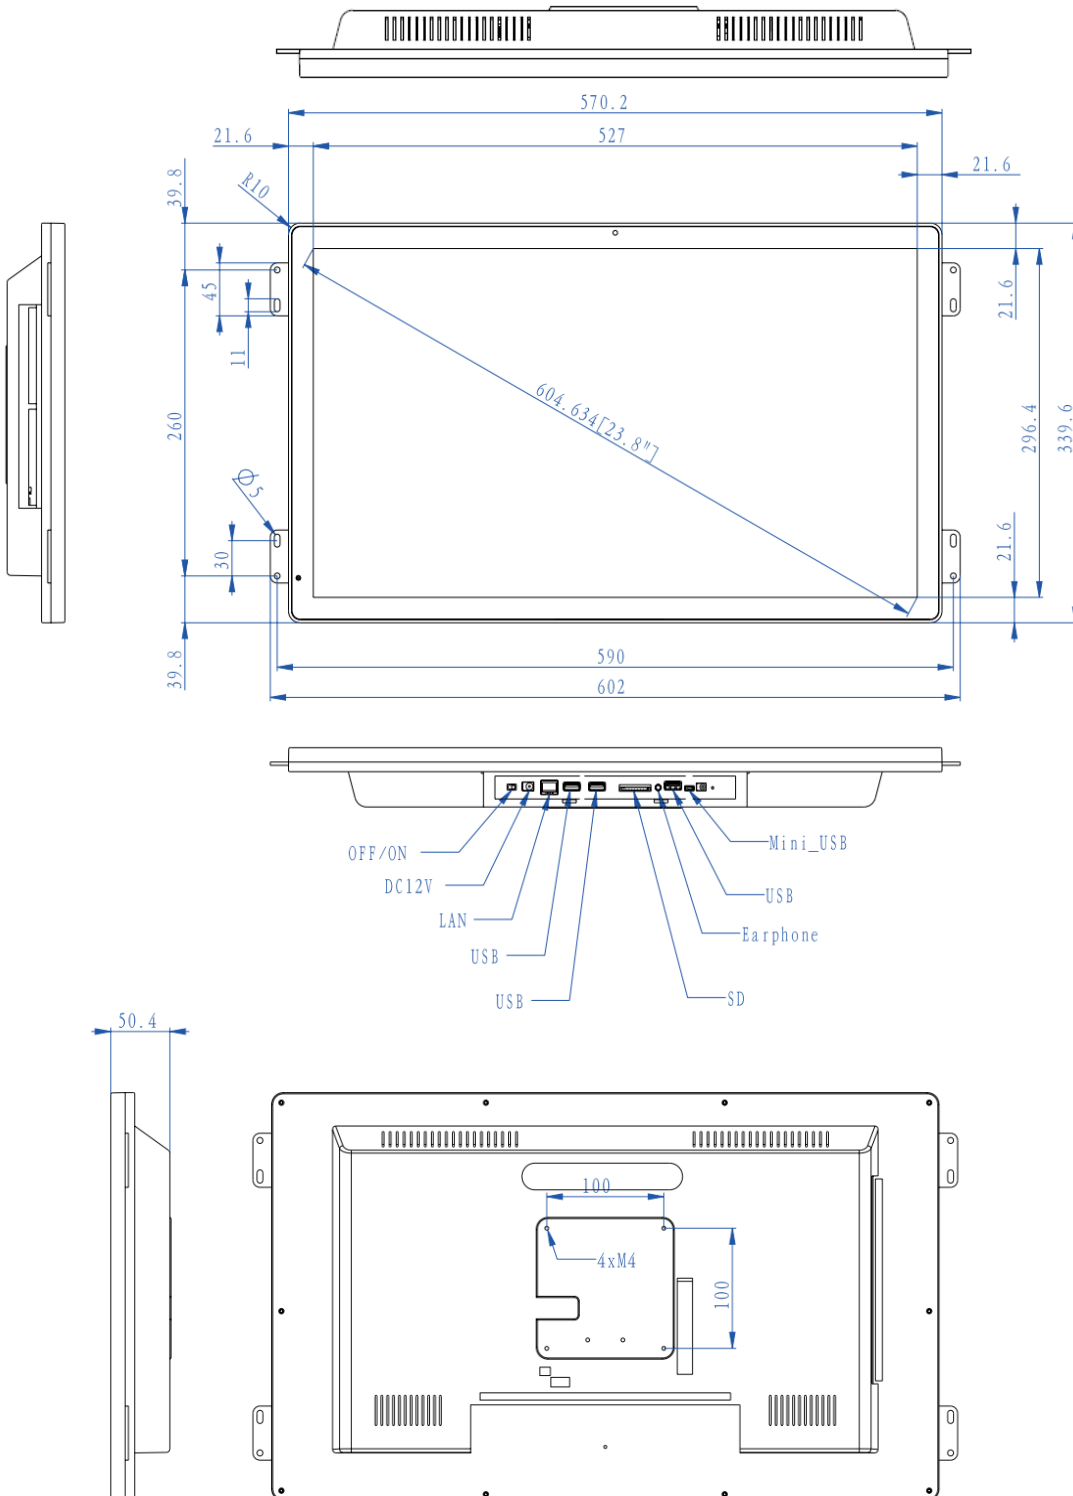

Hardware

Processor : ARM Cortex-A17 Quadcore 1.8GHz, Mali-764 GPU;
RAM : DDR3, 2GB;
ROM: 8GB(upgradeable to 16GB);
WiFi: 802.11 b/g/n

LCD Panel Information

Screen size : 23.8" (Diagonal)
Active area : 527.04(W)×296.46(H) mm
Max. Resolution : 1920 (H) x 1080 (V)
Brightness : 250 cd/m2
Contrast ratio : 1000 : 1
Viewing angle : 85/85/85/85(L/R/U/D)
Aspect Ratio: 16:9

Working Conditions

Operating Temperature:0°C to 50°C
Relative Humidity : 5% - 95% (Non-Condensing)

Shipping Info

W x D x H (unit) : 570.2x339.6x50.4mm
Gift Box: 66.0*44.5* 85mm
Carton: 640x460x285mm Qty / Carton: 3pcs G.W. :22.5kgs

- > Commercial Tablet
- > Boxed Media Player
- > OpenFrame & All-in-One 1080P Player

● Point-of-Sale ● Industrial ● Commercial

Open Frame 23.8" Commercial Tablet Android Touchscreen

Quad-Core Processor With Full HD 1920x1080 pixels 23.8"LCD panel

Mechanical Drawings

Ordering Options:

Tablet Console: 23.8 inch Android Kiosk Capacitive
 AC Adatper: 12V /3A