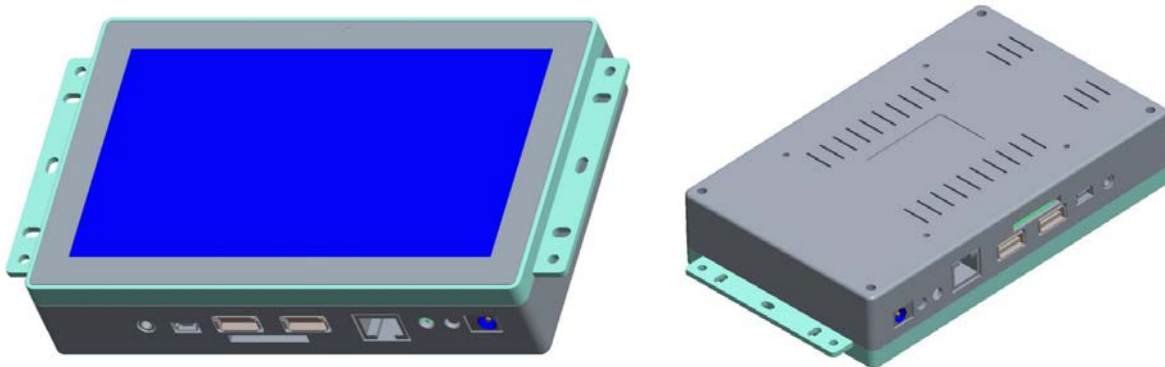

Open Frame 6.2-inch IPS Retail Tablet Android

Android Commercial Tablet 6.2 inch 1024x600 IPS LCD

Highlighted Features

- > Integrated smart content authoring software
- > Auto playback of appointed app
- > Full screen display without Android menu bar
- > Password protection for exiting the app
- > Auto SD card content update by USB key
- > Auto power on/off at designated time
- > Optional with various POS peripherals with fixed trigger parameters
- > Compatible with third-party CMS
- > 24-hour self-monitor & reset capabilities

OP6201Droid is never like a consumer tablet, but is a tablet completely designed for commercial use where **running 7/24/365** is crucial. Its mounting holes around the frame edge is convenient for retail integration into retail furniture or industrial equipment. With integrated hardware and software for commercial and retail use, added features like tempered glass, robust industrial housing, design and stress-tested for 7/24/365 use, VESA mounting, SD card protection system, anti-theft system, hidden quick control buttons on back, high-volume Hi-Fi stereo audio output, This OpenFrame Android Tablet is the best Android solution for the most demanded commercial, industrial and retail environment.

Tech Spec

Panel:

Screen Size 6.2" IPS
Touch panel type 10-point Capacitive touch
Active Area 141.498(H)*68.04 (V)mm
Resolution 1280 x 800
Brightness 300cd/m2
Contrast Ratio 800:1
Aspect Ratio 16:9
Viewing Angle 89/89/89/89(L/R/U/D)

Hardware & OS: (Lower Spec Available Upon Request)

Processor: Rockchip Cortex-A9 Quad-core RK3188
RAM:DDR3, 1GB
ROM: 8GB
OS: Android 4.4.4 / 5.1
I/O ports: 1 x RJ45, 2 x USB 2.0, 1 x USB 2.0 OTG, 1 x 3.5mm earphone, 1 x SD card slot, 1 x 12V/1A DC Jack, IR x1
Front Camera: 2,000,000 pixels
Audio:Built-in stereo speakers 2W x 2
Power:Power input DC 12V, 1A