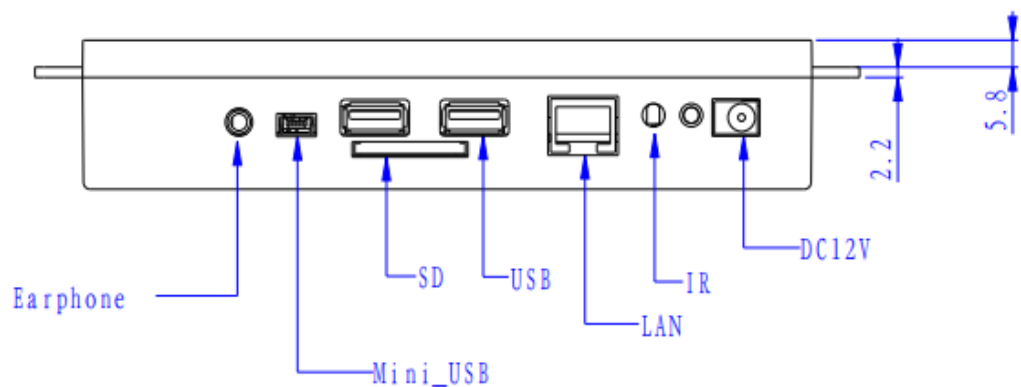

Connectivity:

Wired Ethernet 10/100
Wifi Built-in WIFI 802.11b/g/n
Bluetooth Built-in Bluetooth 4.0

General Information:

Case Material High-quality PC+ ABS case with partial rubber injection
Case Color Standard color: Black or white (Customized color upon request)
Storage Temp (-15 -- 65 degree)
Working Temp (0 -- 50 degree)
Storage/Working Humidity (10 -- 90%)
Dimension 182.1x101.5x32mm
Net Weight:0.8kgs

Mechanical Drawing

Ordering Options:

Player Console: 6.2-inch IPS Retail Tablet Open Frame
 AC Adatper: 12V /1A
 Tablet Top Stand: Optional;
 VESA Wall Mounts:Optional;
 Floor Standing Mounts:Optional: