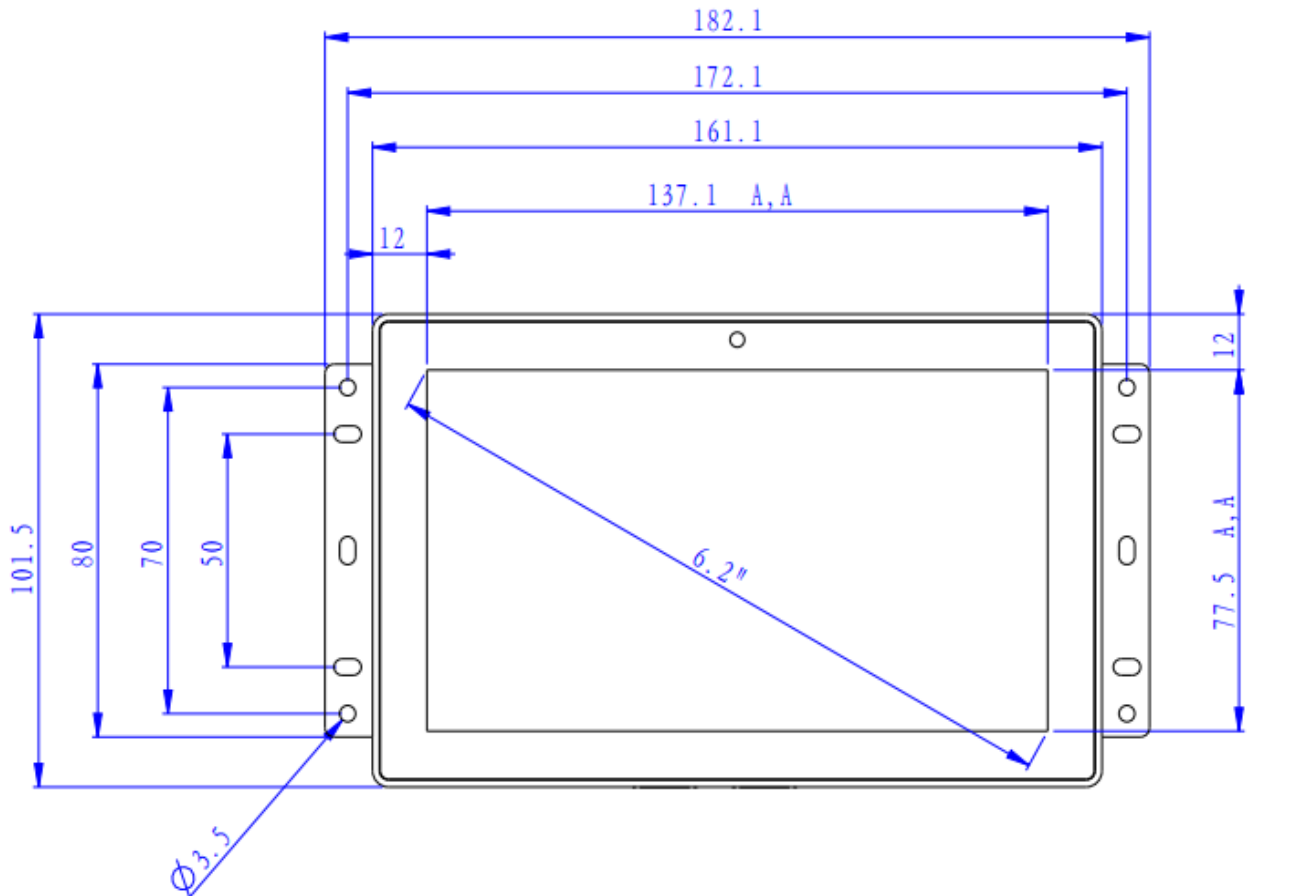

Tech Spec

Panel:

Screen Size 6.2" IPS
Touch panel type 10-point Capacitive touch
Active Area 141.498(H)*68.04 (V)mm
Resolution 1280 x 800
Brightness 300cd/m2
Contrast Ratio 800:1
Aspect Ratio 16:9
Viewing Angle 89/89/89/89(L/R/U/D)

Connectivity:

Wired Ethernet 10/100
Wifi Built-in WIFI 802.11b/g/n
Bluetooth Built-in Bluetooth 4.0

General Information:

Case Material High-quality PC+ ABS case with partial rubber injection
Case Color Standard color: Black or white (Customized color upon request)
Storage Temp (-15 -- 65 degree)
Working Temp (0 -- 50 degree)
Storage/Working Humidity (10 -- 90%)
Dimension 182.1x101.5x32mm
Net Weight:0.8kgs

Mechanical Drawing

Ordering Options:

Player Console: 6.2-inch IPS Retail Tablet Open Frame
 AC Adatper: 12V /1A
 Tablet Top Stand: Optional;
 VESA Wall Mounts:Optional;
 Floor Standing Mounts:Optional: