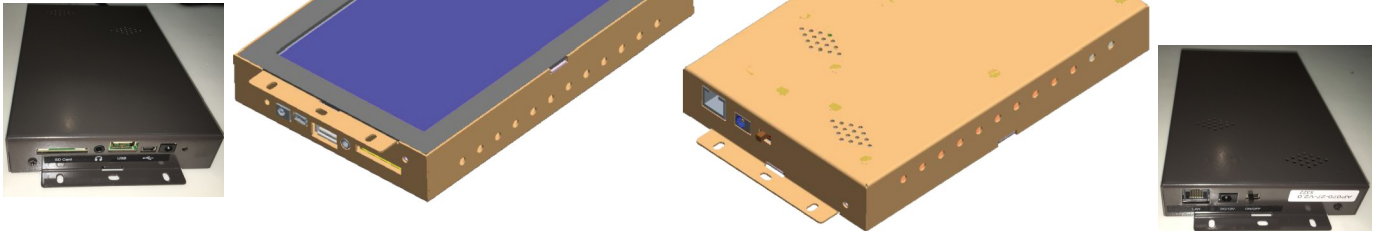

## Open Frame 7-inch IPS Retail Tablet Android

Android Commercial Tablet 7 inch 1024x600 IPS LCD

### Highlighted Features

- > Integrated smart content authoring software
- > Auto playback of appointed app
- > Full screen display without Android menu bar
- > Password protection for exiting the app
- > Auto SD card content update by USB key
- > Auto power on/off at designated time
- > Optional with various POS peripherals with fixed trigger parameters
- > Compatible with third-party CMS
- > 24-hour self-monitor & reset capabilities

OP7001Droid is never like a consumer tablet, but is a tablet completely designed for commercial use where [running 7/24/365](#) is crucial. Its mounting holes around the frame edge is convenient for retail integration into retail furniture or industrial equipment. With integrated hardware and software for commercial and retail use, added features like [power-over-ethernet](#), tempered glass, robust industrial housing, design and stress-tested for 7/24/365 use, VESA mounting, SD card protection system, anti-theft system, hidden quick control buttons on back, high-volume Hi-Fi stereo audio output, This OpenFrame Android Tablet is the best Android solution for the most demanded commercial, industrial and retail environment.

#### Hardware & OS: (Lower Spec Available Upon Request )

Processor: Rockchip Cortex-A9 Quad-core RK3188  
 RAM:DDR3, 1GB  
 ROM: 8GB  
 OS: Android 5.1  
**I/O ports:** 1 x RJ45, 3 x USB 2.0, 1 x USB 2.0 OTG, 1 x 3.5mm earphone, 1 x SD card slot, 1 x 12V/1A DC Jack  
 Front Camera: 2,000,000 pixels  
 Audio:Built-in stereo speakers 2W x 2  
 Power:Power input DC 12V, 1A  
**Power over Ethernet (POE)** 802.3at < Optional >;