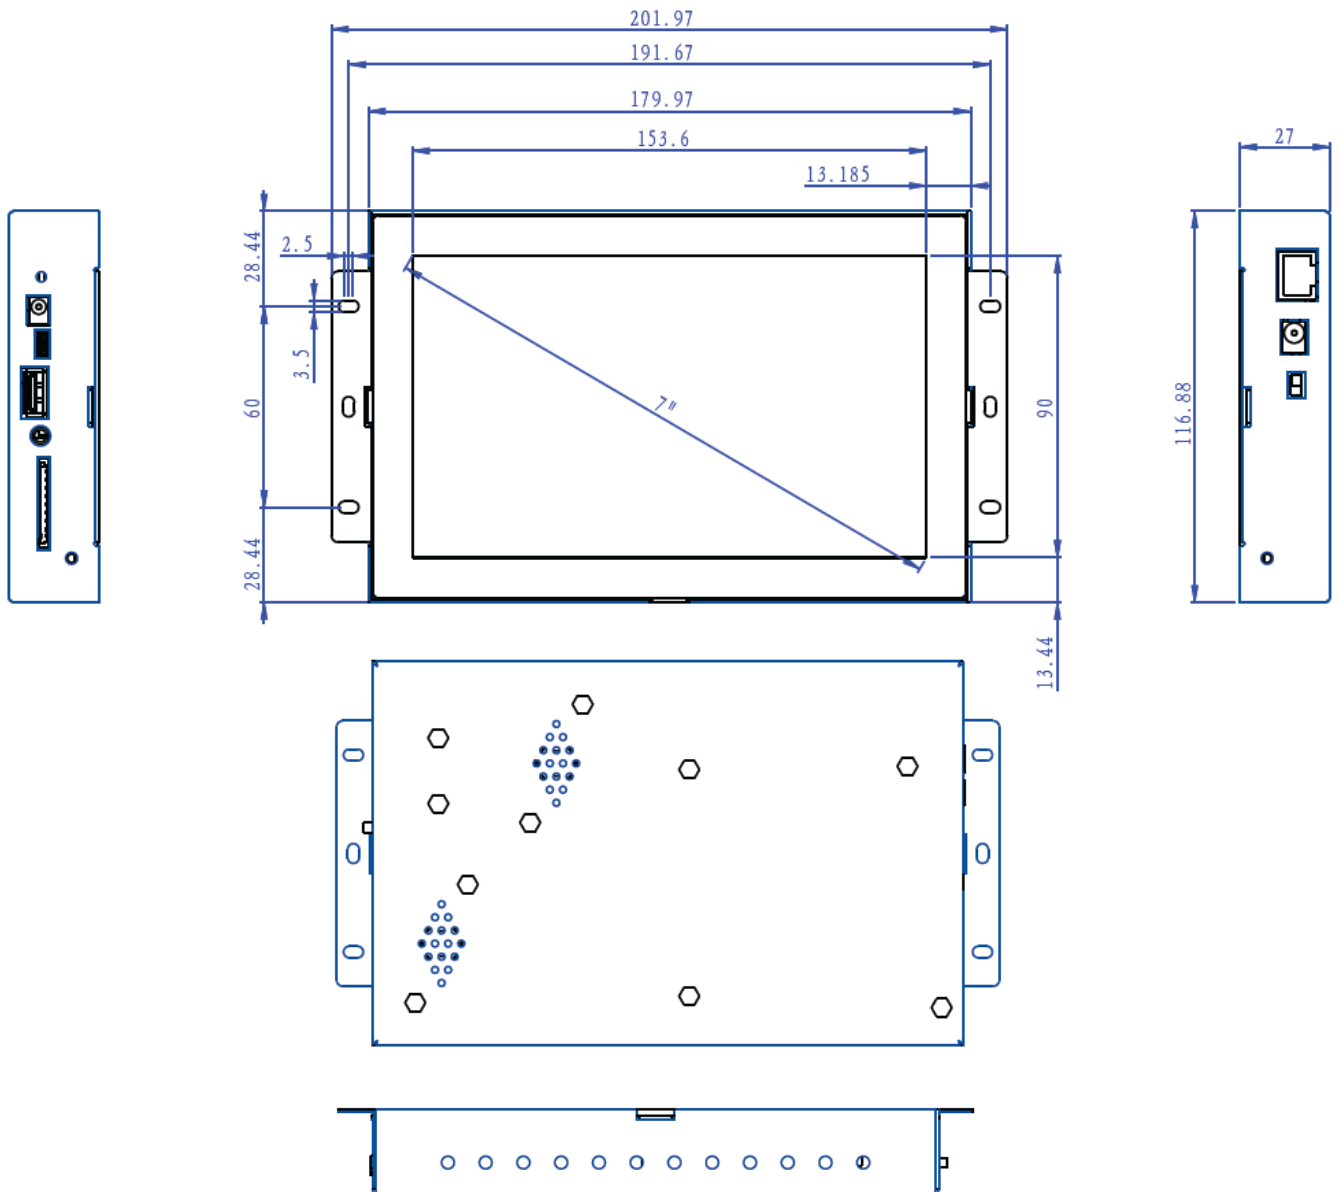

- > Commercial Tablet
- > Boxed Media Player
- > OpenFrame & All-in-One 1080P Player
- Point-of-Sale • Industrial • Commercial

Open Frame 7-inch IPS Retail Tablet Android

Android Commercial Tablet 7 inch 1024x600 IPS LCD

Mechanical Drawing

Ordering Options:

- Player Console: 7-inch IPS Retail Tablet Open Frame
- AC Adatper: 12V /1A
- Tablet Top Stand: Optional;
- VESA Wall Mounts:Optional;
- Floor Standing Mounts:Optional: