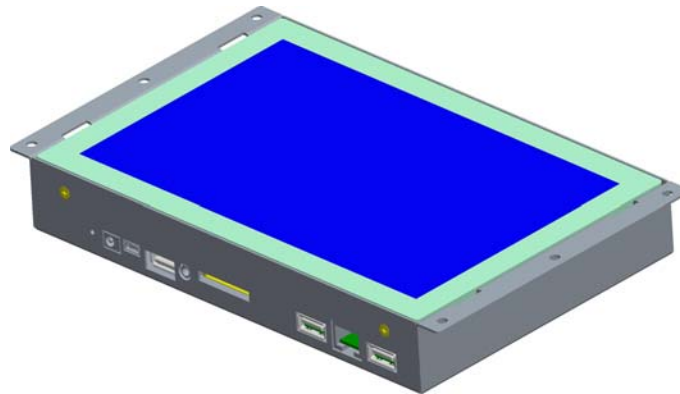

Open Frame 8-inch IPS Retail Tablet Android

Android Commercial Tablet 8 inch 1280x800 IPS LCD

Highlighted Features

- > Integrated smart content authoring software
- > Auto playback of appointed app
- > Full screen display without Android menu bar
- > Password protection for exiting the app
- > Auto SD card content update by USB key
- > Auto power on/off at designated time
- > Optional with various POS peripherals with fixed trigger parameters
- > Compatible with third-party CMS
- > 24-hour self-monitor & reset capabilities

OP8008Droid is never like a consumer tablet, but is a tablet completely designed for commercial use where **running 7/24/365** is crucial. Its mounting holes around the frame edge is convenient for retail integration into retail furniture or industrial equipment. With integrated hardware and software for commercial and retail use, added features like **power-over-ethernet**, tempered glass, robust industrial housing, design and stress-tested for 7/24/365 use, VESA mounting, high-volume Hi-Fi stereo audio output, This OpenFrame Android Tablet is the best Android solution for the most demanded commercial, industrial and retail environment.

Tech Spec

Panel:

Screen Size 8" IPS
Touch panel type 5-point Capacitive touch
Active Area 172.224 × 107.64 (H×V)mm
Resolution 1280 x 800
Brightness 350cd/m2
Contrast Ratio 900:1
Aspect Ratio 16:10
Viewing Angle 85/85/85/85(L/R/U/D)

Hardware & OS:

Processor: Rockchip Cortex-A9 1.2GHz Quad-core RK3128,
Mali-400MP2 @ 533MHz;
RAM:DDR3, 1GB
ROM: 8GB
OS: Android 6.0+ Rooted
I/O ports: 1 x RJ45, 3 x USB 2.0, 1 x USB 2.0 OTG, 1 x 3.5mm
earphone, 1 x SD card slot, 1 x 12V/1A DC Jack
Front Camera: 2,000,000 pixels (Optional)
Audio:Built-in stereo speakers 2W x 2
Power:Power input DC 12V, 1A