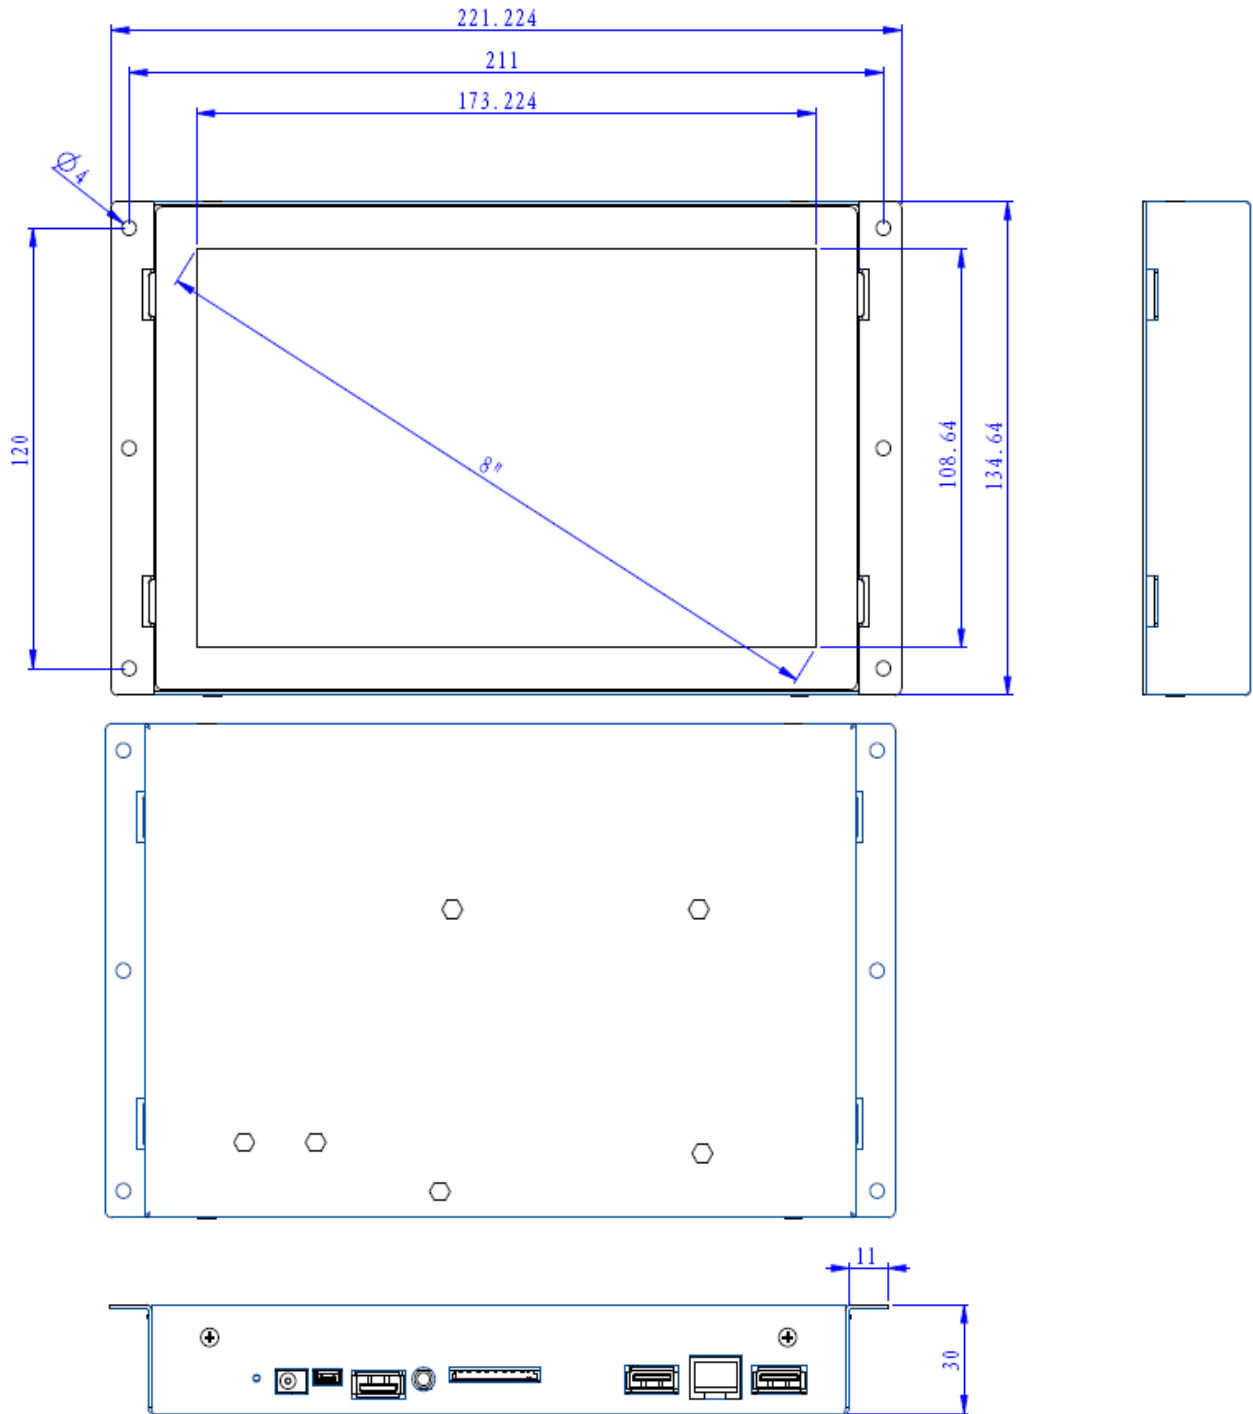

Tech Spec

Panel:

Screen Size 8" IPS
Touch panel type 5-point Capacitive touch
Active Area 172.224 × 107.64 (H×V)mm
Resolution 1280 x 800
Brightness 350cd/m2
Contrast Ratio 900:1
Aspect Ratio 16:10
Viewing Angle 85/85/85/85(L/R/U/D)

Connectivity:

Wired Ethernet 10/100
WiFi Built-in:802.11b/g/n
Bluetooth: Built-in Bluetooth 4.0

General Information:

Case Material :Metallic + matt coating;
Case Color Standard color: Black (Customized color upon
request)
Storage Temp (-15 -- 65 degree)
Working Temp (0 -- 50 degree)
Storage/Working Humidity (10 -- 90%)
Dimension: 221.3x134.6x30mm
Net Weight:1.1kgs

Mechanical Drawing

Ordering Options:

Player Console: 8-inch IPS Retail Tablet Open Frame
 AC Adatper: 12V /1A