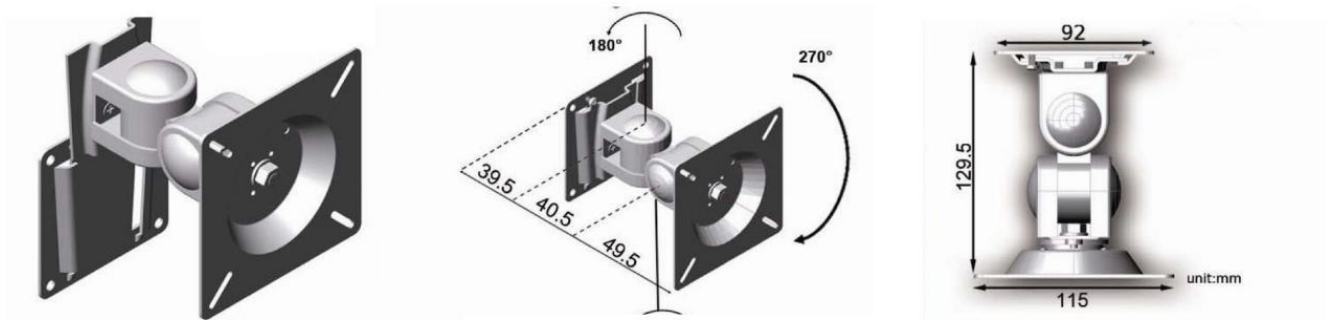

Mounting Fixtures For Retail and Commercial Tablet Display

table-top security stand for commercial tablet (up to 21.5"

Shelf-edge mounting bracket fixture (up to 21.5"

AOK DISPLAYS MANUFACTURING CO., LTD

www.posaok.com

Wall-mounting bracket dimension layout (up to 21.5")

Floor standing prop for tablet display (Up to 43")

Remarks: Pictures for reference only, color, cosmetics, shape may vary a little with real products.