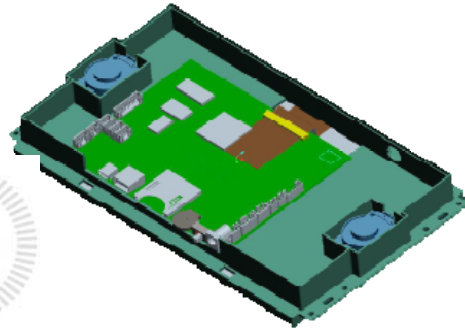

10.1" OpenFrame VideoPoster LCD Media Player

Commercial-Grade HD Digital Media Player & LCD Video Display System

Fastest User Activation Time Within 2S from standby to video reproduction

The 10.1" Openframe VideoPoster Media Player is a smart-designed video display, which can be easily integrated into existing chassis, Kiosk, product display, shelf-edge or any other type of product presentation. The frame is made out of plastic so it can be installed fully electronically isolated if requested. It is also optional with motion sensor, push buttons as well as battery

Screen size : 10.1" (Diagonal)
 Active area : 222.72(H) x 125.28(V) mm
 Max. Resolution : 1024 (H) x 600 (V)
 Brightness : 250 cd/m²
 Contrast ratio : 1000 : 1
 Viewing angle : 80/80/70/70(L/R/U/D)
 Aspect Ratio: 16:9

Interface

Card Slot: SD/MMC
 USB: USB 2.0 Host
 Power Jack: 12V /1A DC in
 Video Line-in: HDMI in (optional)
 GPIO: 4-pin x 8pcs

Video Resolution

Video : 720 x 576 pixels (PAL)
 720 x 480 pixels (NTSC)

Audio