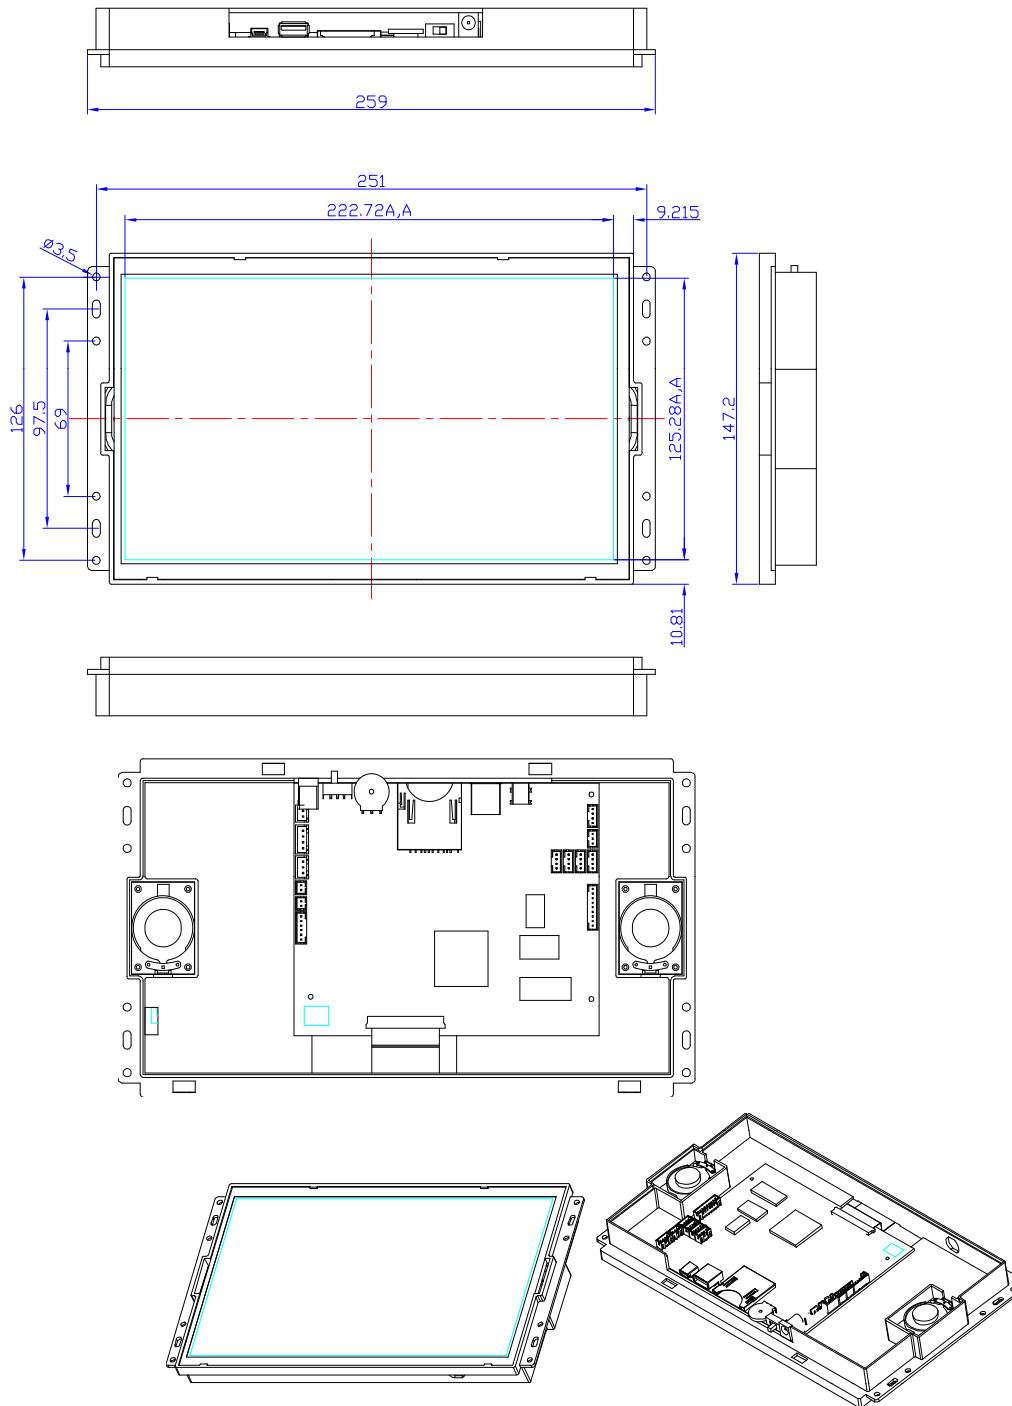

10.1" OpenFrame VideoPoster LCD Media Player

Commercial-Grade HD Digital Media Player & LCD Video Display System

Mechanical Drawings

Ordering Options:

Player Console: 10.1 inch openframe video player

AC Adatper: 12V /1A

Push Button: 5V LED Plastic / Metallic

Motion Sensor: 120 degrees / 1.8 Meters

Touchscreen: 4-Wire Resistive