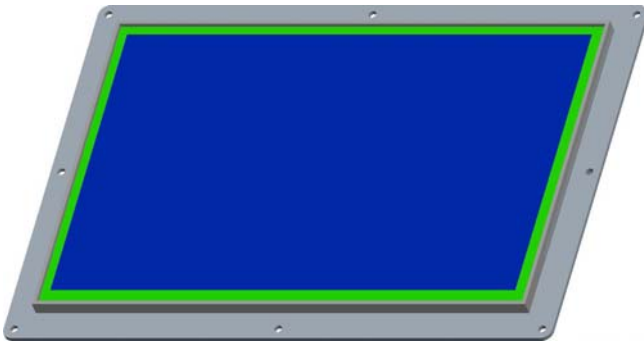

## 10.1" OpenFrame VideoPoster LCD Media Player

Commercial-Grade IPS Panel HD Digital Media Player & LCD Video Display System

The 10.1" Openframe VideoPoster Media Player(OP-1011-IPS) is a smart-designed video display, which can be easily integrated into existing chassis, Kiosk, product display, shelf-edge or any other type of product presentation. The frame is made out of plastic so it can be installed fully electronically isolated if requested. It is also optional with motion sensor, push buttons as well as battery operation.

### LCD Panel Information

Screen size : 10.1" (Diagonal)  
Active area : 216.96(H) x 135.6(V)  
Max. Resolution : 1280 (H) x 800 (V)  
Brightness : 350 cd/m<sup>2</sup>  
Contrast ratio : 1000 : 1  
Viewing angle : 89/89/89/89(L/R/U/D)  
Aspect Ratio: 16:10