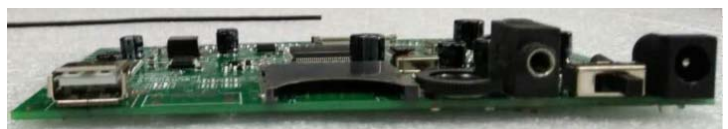

- > Commercial Tablet
- > Boxed Media Player
- > OpenFrame & All-in-One 1080P Player

• Point-of-Sale • Industrial • Commercial

10.1" OpenFrame VideoPoster LCD Media Player

Commercial-Grade IPS Panel HD Digital Media Player & LCD Video Display System

Mechanical Drawings