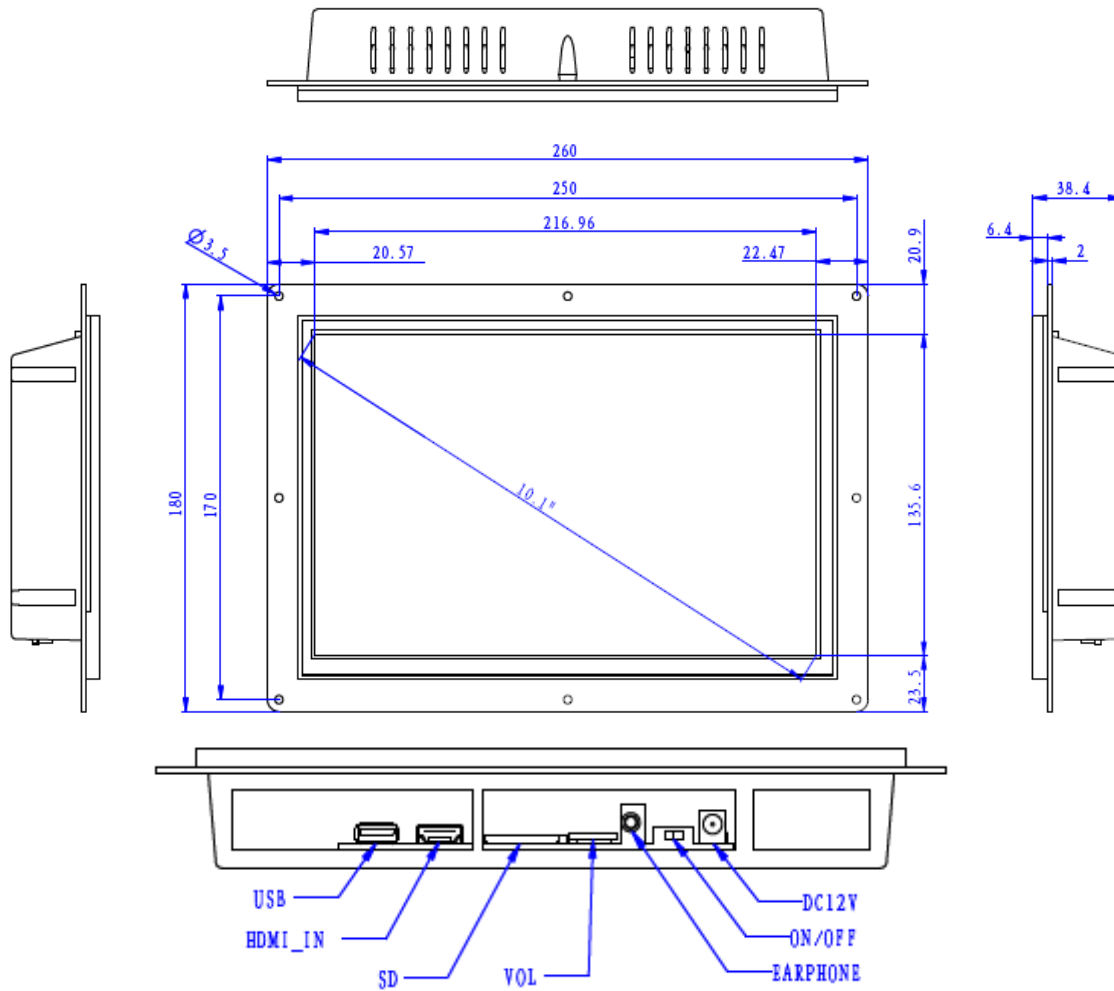

### LCD Panel Information

Screen size : 10.1" (Diagonal)  
Active area : 216.96(H) x 135.6(V)  
Max. Resolution : 1280 (H) x 800 (V)  
Brightness : 350 cd/m<sup>2</sup>  
Contrast ratio : 1000 : 1  
Viewing angle : 89/89/89/89(L/R/U/D)  
Aspect Ratio: 16:10

### Shipping Info

W x D x H : 260x180x38.4mm  
Weight: 0.8Kgs

- > Commercial Tablet
- > Boxed Media Player
- > OpenFrame & All-in-One 1080P Player

• Point-of-Sale • Industrial • Commercial

### Mechanical Drawings

Interface on mother board