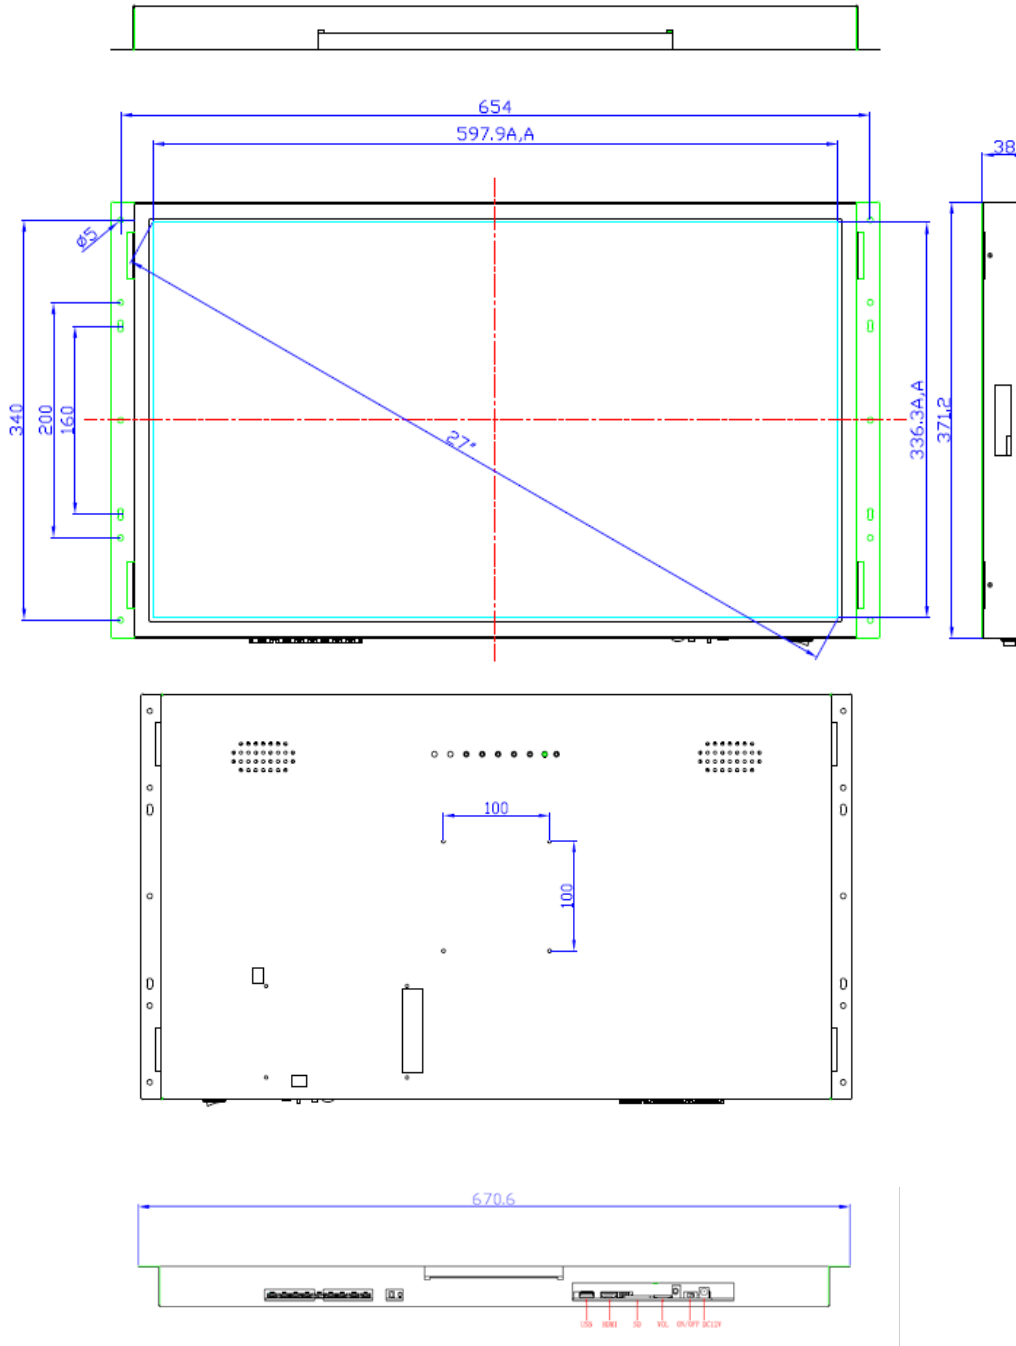

Playback Functions

Standard playback : Play, Stop, Pause, Repeat, Previous, Next Track, Volume
 Programmable playback : Loop, Auto and Program mode

LCD Panel Information

Screen size : 27" (Diagonal)
 Active area : 597.6 x 336.15 mm / 23.5 x 13.2 inches
 Max. Resolution : 1920 (H) x 1080 (V)
 Brightness : 250 cd/m2
 Contrast ratio : 1000 : 1
 Viewing angle : 85/85/85/85(L/R/U/D)
 Aspect Ratio: 16:9

Interface

Card Slot: SD/MMC
 USB: USB 2.0 Host
 Power Jack: 12V / 3.5A DC in
 Video Line-in: HDMI in
 GPIO: 4-pin x 8pcs (up to 8pcs)

Video Resolution

Video : 720 x 576 pixels (PAL)
 720 x 480 pixels (NTSC)
 1280 x 720
 1920 x 1080

27" OpenFrame VideoPoster LCD Media Display

Commercial-Grade HD Digital Media Player & LCD Video Display System

Mechanical Drawings

Ordering Options:

- Player Console: 27 inch openframe video player
- AC Adatper: 12V /3.5A
- Push Button: 5V LED Plastic / Metallic
- Motion Sensor: 120 degrees / 1.8 Meters