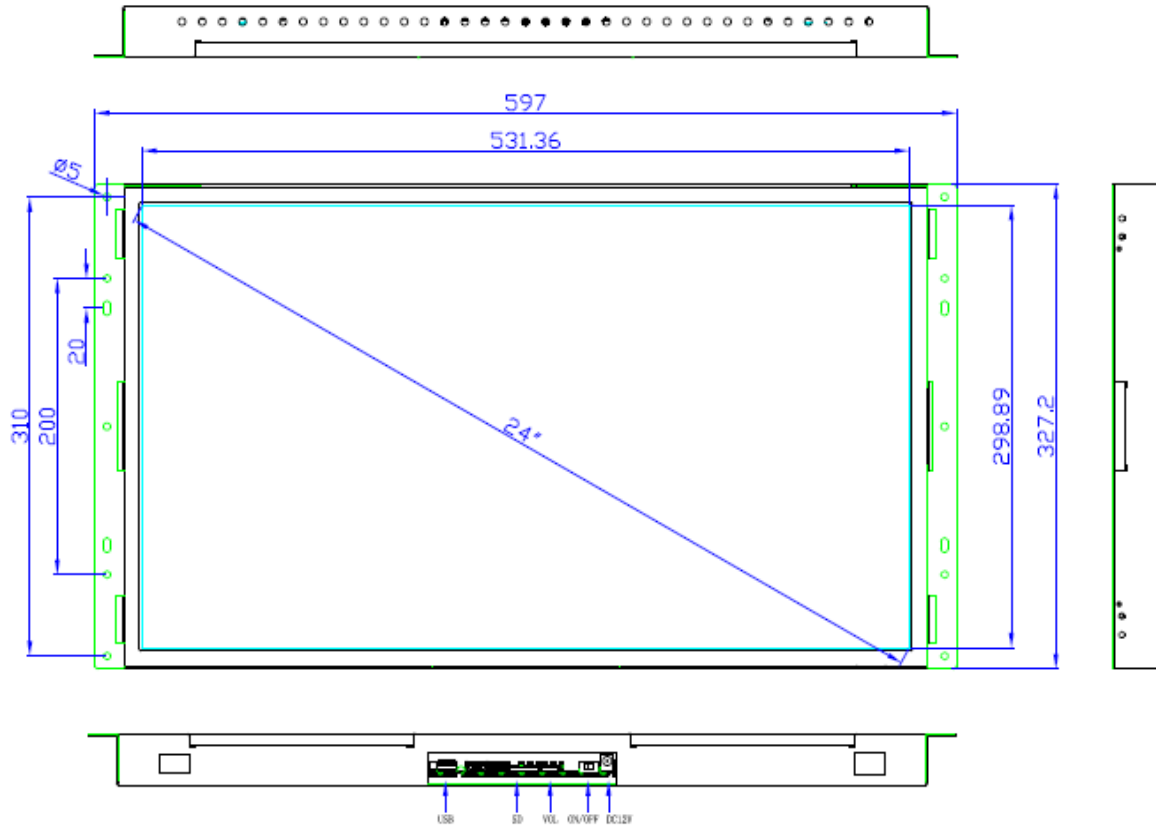

24" OpenFrame 1080P Video Player

Commercial-Grade HD Digital Media Player & LCD Video Display System

Mechanical Drawings

Ordering Options:

Player Console: 24 inch openframe video player

AC Adatper: 12V /3A

Push Button: 5V LED Plastic / Metallic

Motion Sensor: 120 degrees / 1.8 Meters