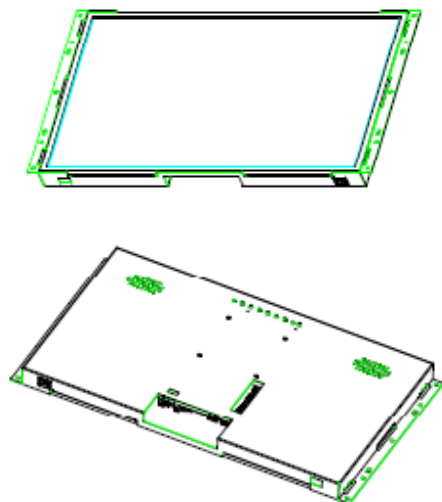

24" OpenFrame 1080P Video Player

Commercial-Grade HD Digital Media Player & LCD Video Display System

Mechanical Drawings

Ordering Options:

Player Console: 24 inch openframe video player

AC Adatper: 12V /3A

Push Button: 5V LED Plastic / Metallic

Motion Sensor: 120 degrees / 1.8 Meters