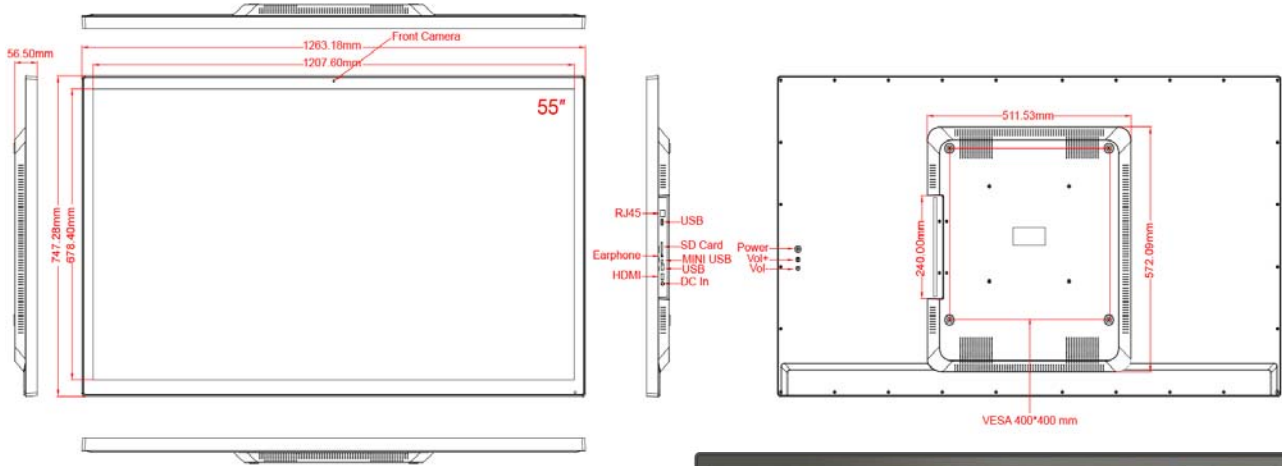

LCD Panel Information

Screen size:55 inch diagonal;
 Display Type:TFT-LCD IPS screen 1920*1080 pixels;
 Viewing Angle:178°(H)178°(V);
 Backlight type:LED;
 Aspect ratio: 16:9;
 Brightness:350cd/m2;
 Contrast Ratio:4000:1;

Shipping Info

W x D x H (unit) : 1263.18x747.28x56.5mm
Carton: N/A Qty / Carton: 1pcs G.W. :kgs

55" Commercial Tablet Android

Quad-Core Processor With Full HD 1920x1080 pixels 55"LCD panel

Gallery

Ordering Options: