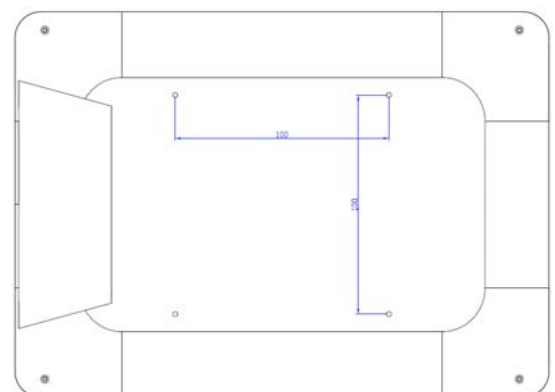

Tech Spec

- ▶LCD Panel Spec:Digital TFT-LCD With LED Backlight
- ▶Panel Size: 10.1-inch ;
- ▶Resolution (pixels): 1280x800 (IPS panel) ;
- ▶Aspect Ratio (W:L): 16:10 ;
- ▶Brightness: 350 CD/m² ;
- ▶Contrast Ratio: 700:1 ;
- ▶Viewing Angle: U89/D89/L89/R89 ;
- ▶Built-in Flash Memory: Optional 4G/8G ;
- ▶Memory Card Supported: SD Card ;
- ▶Media File Formats Supported: JPG /BMP /PNG; MP3,WAV; Avi (.xvid), MP4, mov (MPEG1/2/4 1080P);
- ▶Seamless Video Playback: 720P Videos;
- ▶Interface: DC-in, On-Off Switch; SD Card Slot, USB Host, Volume Knob;
- ▶Built-in Speakers :2W * 2 Stereo Speakers;
- ▶On-Board Volume Control: Built-in Volume Knob;
- ▶OSD & Remote Control: Yes, Optional;
- ▶OSD Lanaguage: English;
- ▶AC Power Adapter: AC in 100-240V; DC Out 12V 1.5A;
- ▶Unit Size: 248x178x21mm;
- ▶Body Materials: Frontal tempered glass, back & middle frame ABS+PC;
- ▶GPIO Controls (Optional) : Up to 4, Molex Connector, Cable length 60mm as default ;
- ▶Motion Sensor: Optional, external connected; or Built-into frontal frame;
- ▶Frontal Capacitive Touch Buttons(optional): Up to 4 touch spots, with silk printing & LED light;

- > Commercial Tablet
- > Boxed Media Player
- > OpenFrame & All-in-One 1080P Player
- Point-of-Sale • Industrial • Commercial

10.1-inch IPS POP Display Fully Housed With GPIO Buttons

10.1 inch 1280x800 IPS LCD, Optional With Optical Sensor Button & GPIO Push Buttons

Gallery & Mechanical Drawings

Frontal Capacitive Touch Button With LED Light

Card Slot Protect & Knob Volume Control

Ordering Options:

- Player Console: 10.1-inch IPS Video Screen
- AC Adapter: 12V / 1A
- Optical Sensor Buttons: Optional;
- VESA Wall Mounts: Optional;
- GPIO controls Protector: Included;
- SD Card Protector: Included