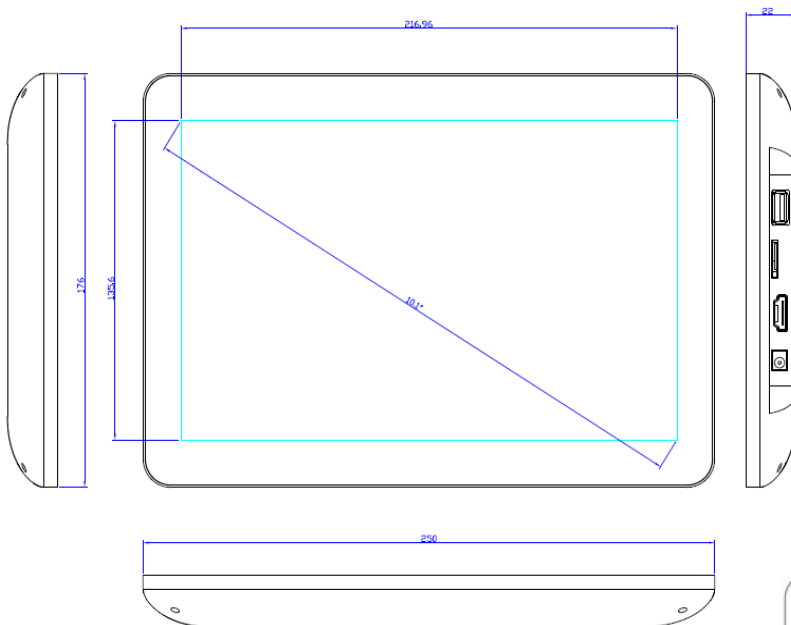

Card Slot Protect & Knob Volume Control

Ordering Options:

- Player Console: 10.1-inch IPS Video Screen
- AC Adapter: 12V / 1A
- Optical Sensor Buttons: Optional;
- VESA Wall Mounts: Optional;
- GPIO controls Protector: Included;
- SD Card Protector: Included