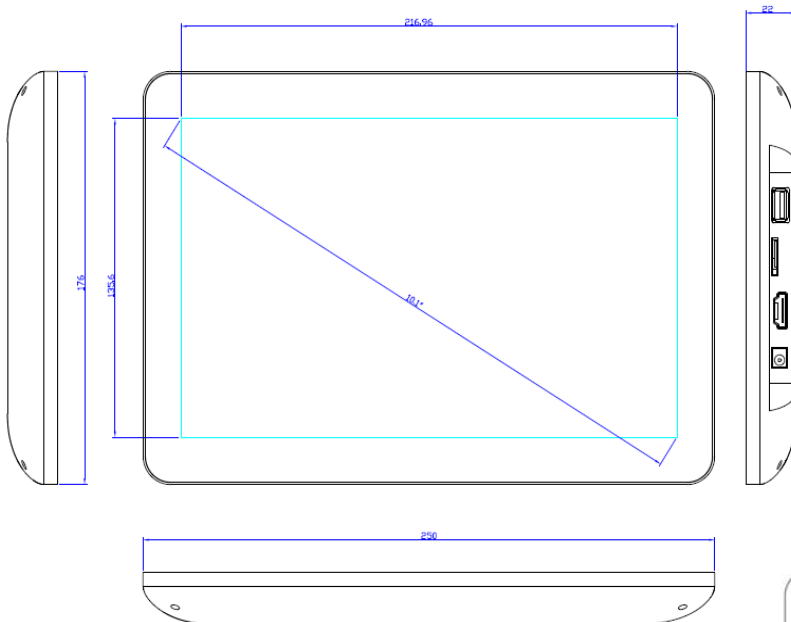

Card Slot Protect & Knob Volume Control

Ordering Options:

Player Console: 10.1-inch IPS Video Screen
AC Adapter: 12V / 1A
Optical Sensor Buttons: Optional;
VESA Wall Mounts: Optional;
GPIO controls Protector: Included;
SD Card Protector: Included