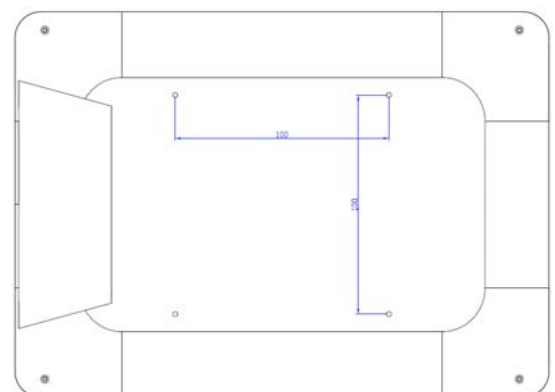

Ordering Options:

Player Console: 10.1-inch IPS Video Screen
AC Adapter: 12V / 1A
Optical Sensor Buttons: Optional;
VESA Wall Mounts: Optional;
GPIO controls Protector: Included;
SD Card Protector: Included