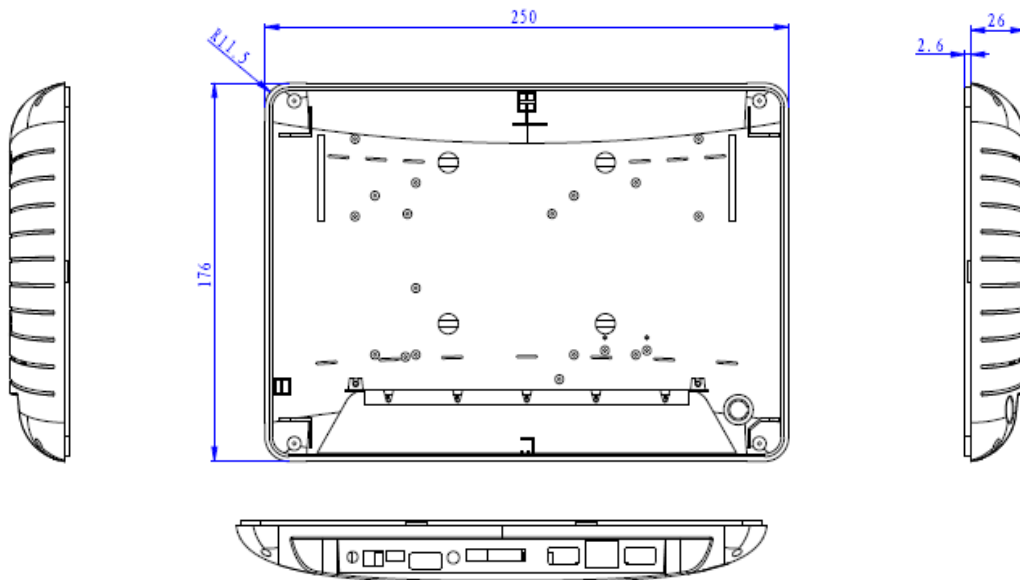

- > Commercial Tablet
- > Boxed Media Player
- > OpenFrame & All-in-One 1080P Player
- Point-of-Sale ● Industrial ● Commercial

10.1-inch IPS Retail Tablet Android

Android Commercial Tablet 10.1 inch 1280x800 IPS LCD, wired Ethernet with POE

Gallery

Ordering Options:

- Player Console: 10.1-inch IPS Retail Tablet
- AC Adapter: 12V /2A
- Tablet Top Stand: Optional;
- VESA Wall Mounts:Optional;
- Floor Standing Mounts:Optional;
- POE Injector: Optional;