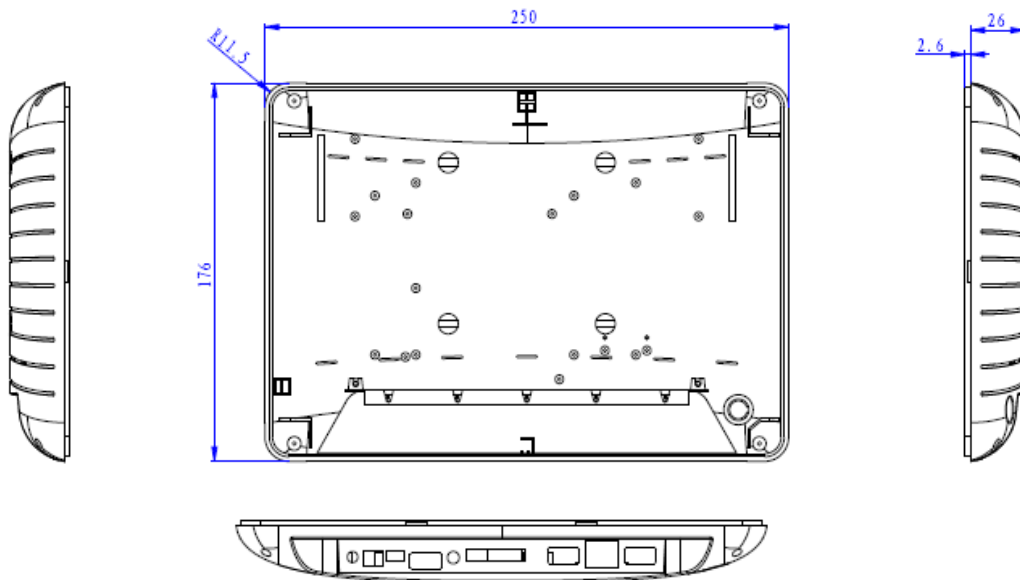

- > Commercial Tablet
- > Boxed Media Player
- > OpenFrame & All-in-One 1080P Player
- Point-of-Sale ● Industrial ● Commercial

10.1-inch IPS Retail Tablet Android

Android Commercial Tablet 10.1 inch 1280x800 IPS LCD, wired Ethernet with POE

Gallery

Ordering Options:

- Player Console: 10.1-inch IPS Retail Tablet
- AC Adapter: 12V /1.5A
- Tablet Top Stand: Optional;
- VESA Wall Mounts:Optional;
- Floor Standing Mounts:Optional;
- POE Injector: Optional;