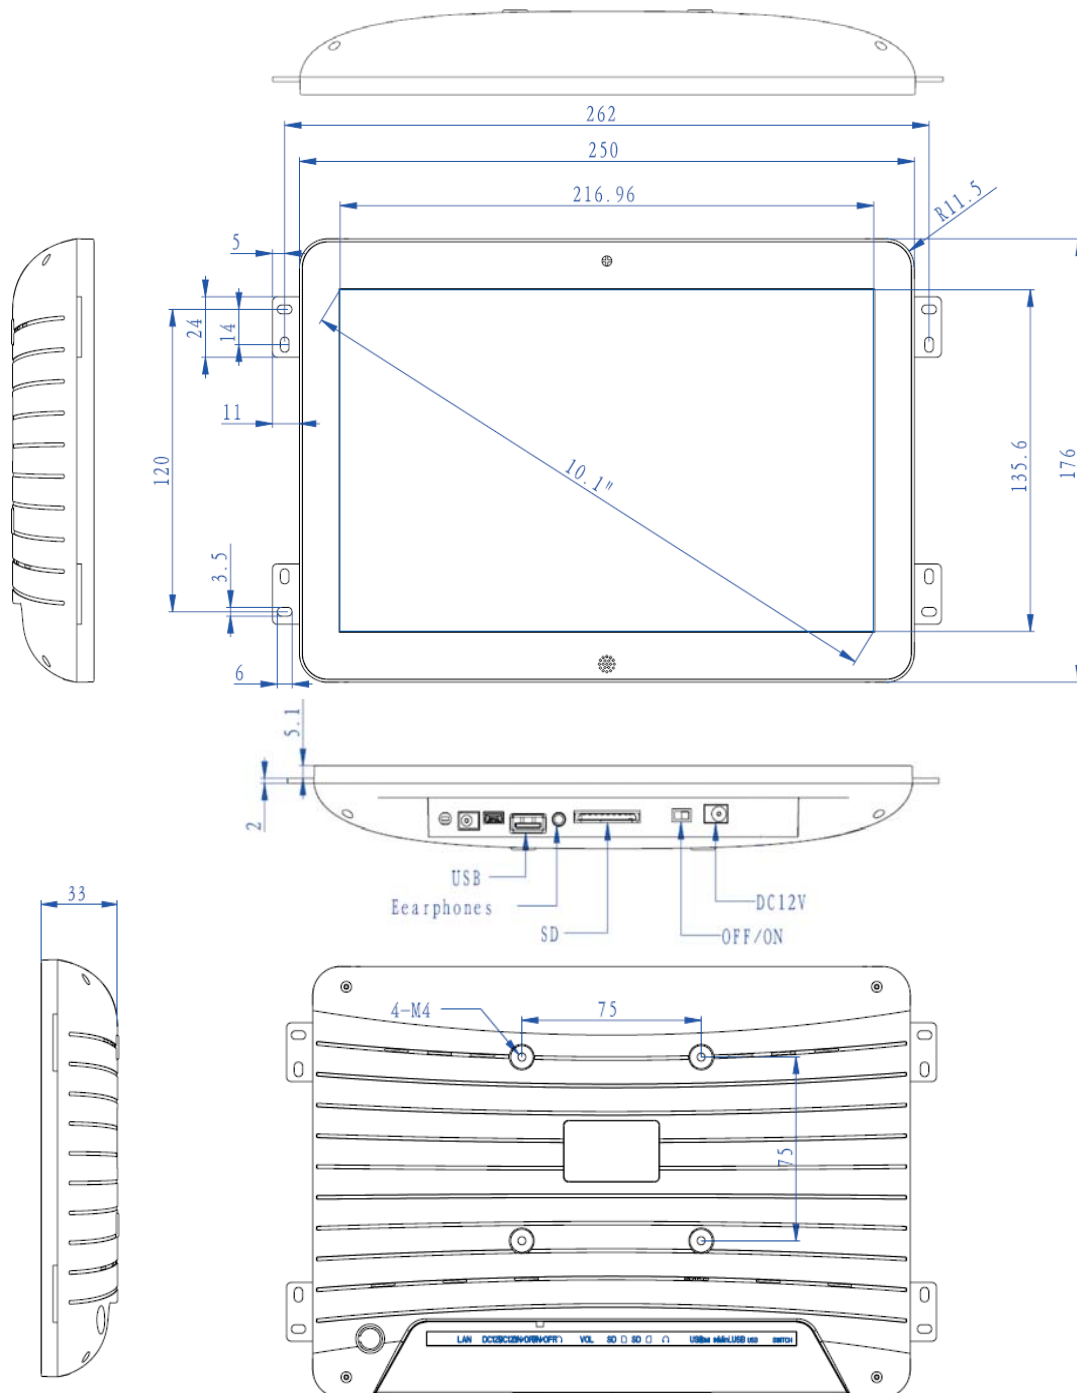

### Tech Spec

- ▶LCD Panel Spec:Digital TFT-LCD With LED Backlight
- ▶Panel Size: 10.1-inch ;
- ▶Resolution (pixels): 1280x800 (IPS panel) ;
- ▶Aspect Ratio (W:L): 16:10 ;
- ▶Brightness: 350 CD/m<sup>2</sup> ;
- ▶Contrast Ratio: 700:1 ;
- ▶Viewing Angle: U89/D89/L89/R89 ;
- ▶Built-in Flash Memory: Optional 4G/8G ;
- ▶Memory Card Supported: SD Card ;
- ▶Media File Formats Supported: JPG /BMP /PNG; MP3,WAV; Avi (.xvid), MP4, mov (MPEG1/2/4 1080P);
- ▶Seamless Video Playback: 720P Videos;
- ▶Interface: DC-in, On-Off Switch; SD Card Slot, USB Host, Volume Knob;
- ▶Built-in Speakers :2W \* 2 Stereo Speakers;
- ▶On-Board Volume Control: Built-in Volume Knob;
- ▶OSD & Remote Control: Yes, Optional;
- ▶OSD Lanaguage: English;
- ▶AC Power Adapter: AC in 100-240V; DC Out 12V 1.0A;
- ▶Unit Size: 262x176x33mm;
- ▶Body Materials: Frontal tempered glass, back & middle frame ABS+PC;
- ▶Capacitive Touchscreen: 10-Point Multi-touch With 7H Glass Cover For Retail Interactive Advertising
- ▶Free Of Charge Content Authoring Support ( text file based touch control syntax for end-user's DIY )
- ▶Extra Features For Customization Including But Not Limited To Video Triggers, Power, Lighting, Audio, Mounting, POS Peripherals

## 10.1-inch IPS POP Video Display With Capacitive Touchscreen

10.1 inch 1280x800 IPS LCD, Touchscreen To Control Audio, Video, Power, Lighting

### Mechanical Drawings