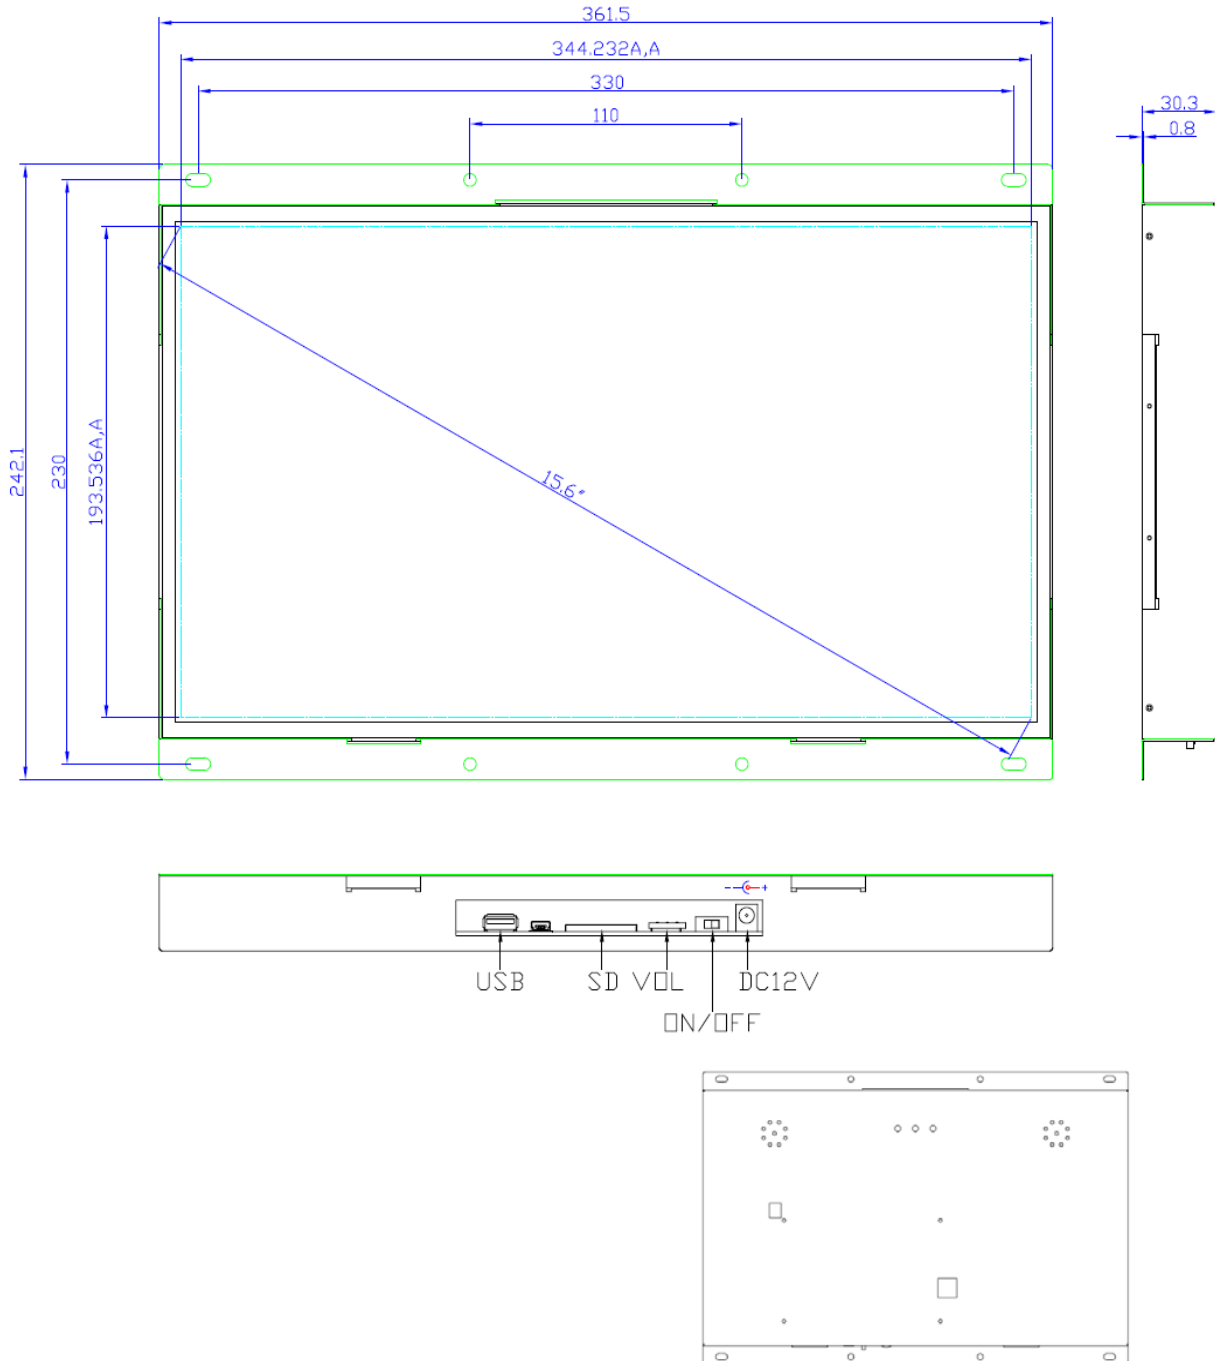

15.6" OpenFrame LCD Media Player

Commercial-Grade HD Digital Media Player & LCD Video Display System

Mechanical Drawings