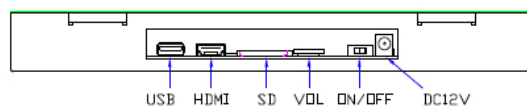

- > Commercial Tablet
- > Boxed Media Player
- > OpenFrame & All-in-One 1080P Player

● Point-of-Sale ● Industrial ● Commercial

11.6" OpenFrame LCD Media Player

Commercial-Grade HD Digital Media Player & LCD Video Display System

Mechanical Drawings

Ordering Options:

Player Console: 11.6 inch openframe video player

AC Adatper: 12V / 1A

Push Button: 5V LED Plastic / Metallic

Motion Sensor: 120 degrees / 1.8 Meters

Touchscreen: 4-Wire Resistive