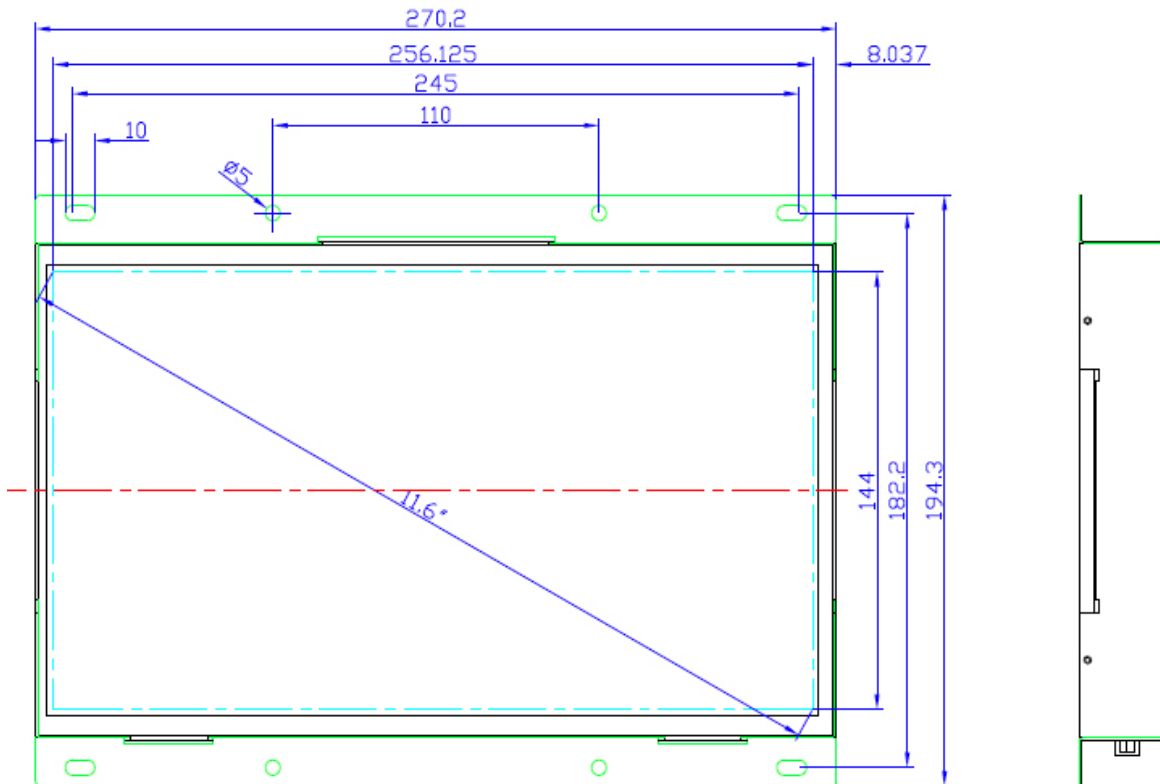

Screen size : 13.3" (Diagonal)
Active area : 293.76(W)×165.24(H) mm
Max. Resolution : 1920 (H) x 1080 (V)
Brightness : 300 cd/m²
Contrast ratio : 1000 : 1
Viewing angle : 85/85/85/85(L/R/U/D)
Aspect Ratio: 16:9

Interface

Card Slot: SD/MMC
USB: USB 2.0 Host
Power Jack: 12V /1A DC in
Video Line-in: HDMI in (optional)
GPIO: 4-pin x 8pcs

Video Resolution

Video : 720 x 576 pixels (PAL)
720 x 480 pixels (NTSC)
1280 x 720
1920 x 1080

● Point-of-Sale ● Industrial ● Commercial

11.6" OpenFrame LCD Media Player

Commercial-Grade HD Digital Media Player & LCD Video Display System

Mechanical Drawings

Ordering Options:

Player Console: 11.6 inch openframe video player