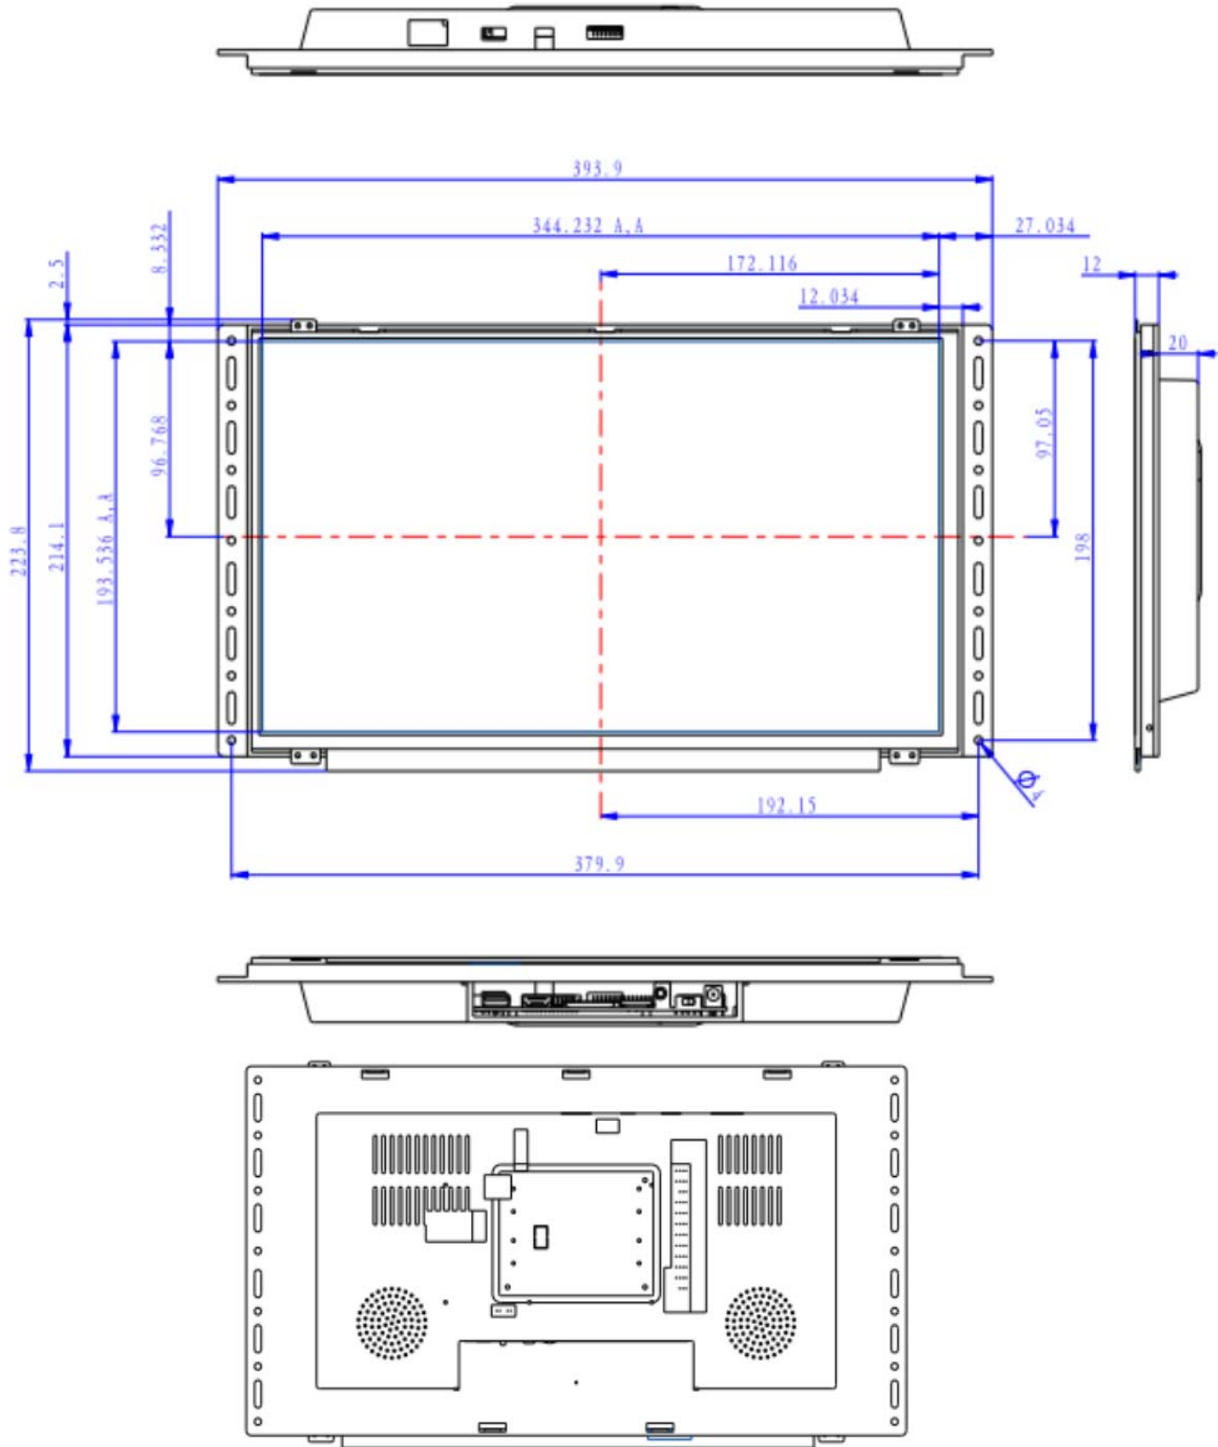

LCD Panel Information

Screen size : 15.6" (Diagonal)
 Active area : 344.2(H) x 193.5(V) mm
 Max. Resolution : 1920 (H) x 1080 (V)
 Brightness : 300 cd/m2
 Contrast ratio : 1000 : 1
 Viewing angle : 89/89/89/89(L/R/U/D)
 Aspect Ratio: 16:9

Interface

Card Slot: SD
 USB: USB 2.0 Host
 Power Jack: 12V /2A DC in
 Video Line-in: HDMI in (Optional)
 GPIO: 4-pin x 8pcs

Video Resolution

Video : 720 x 576 pixels (PAL)
 720 x 480 pixels (NTSC)
 1280 x 720
 1920 x 1080

Commercial-Grade HD Digital Media Player & LCD Video Display System

Mechanical Drawings

Ordering Options:

Player Console: 15.6 inch openframe video player

AC Adatper: 12V /1A

Push Button: 5V LED Plastic / Metallic

Motion Sensor: 120 degrees / 1.8 Meters

Touchscreen: 4-Wire Resistive