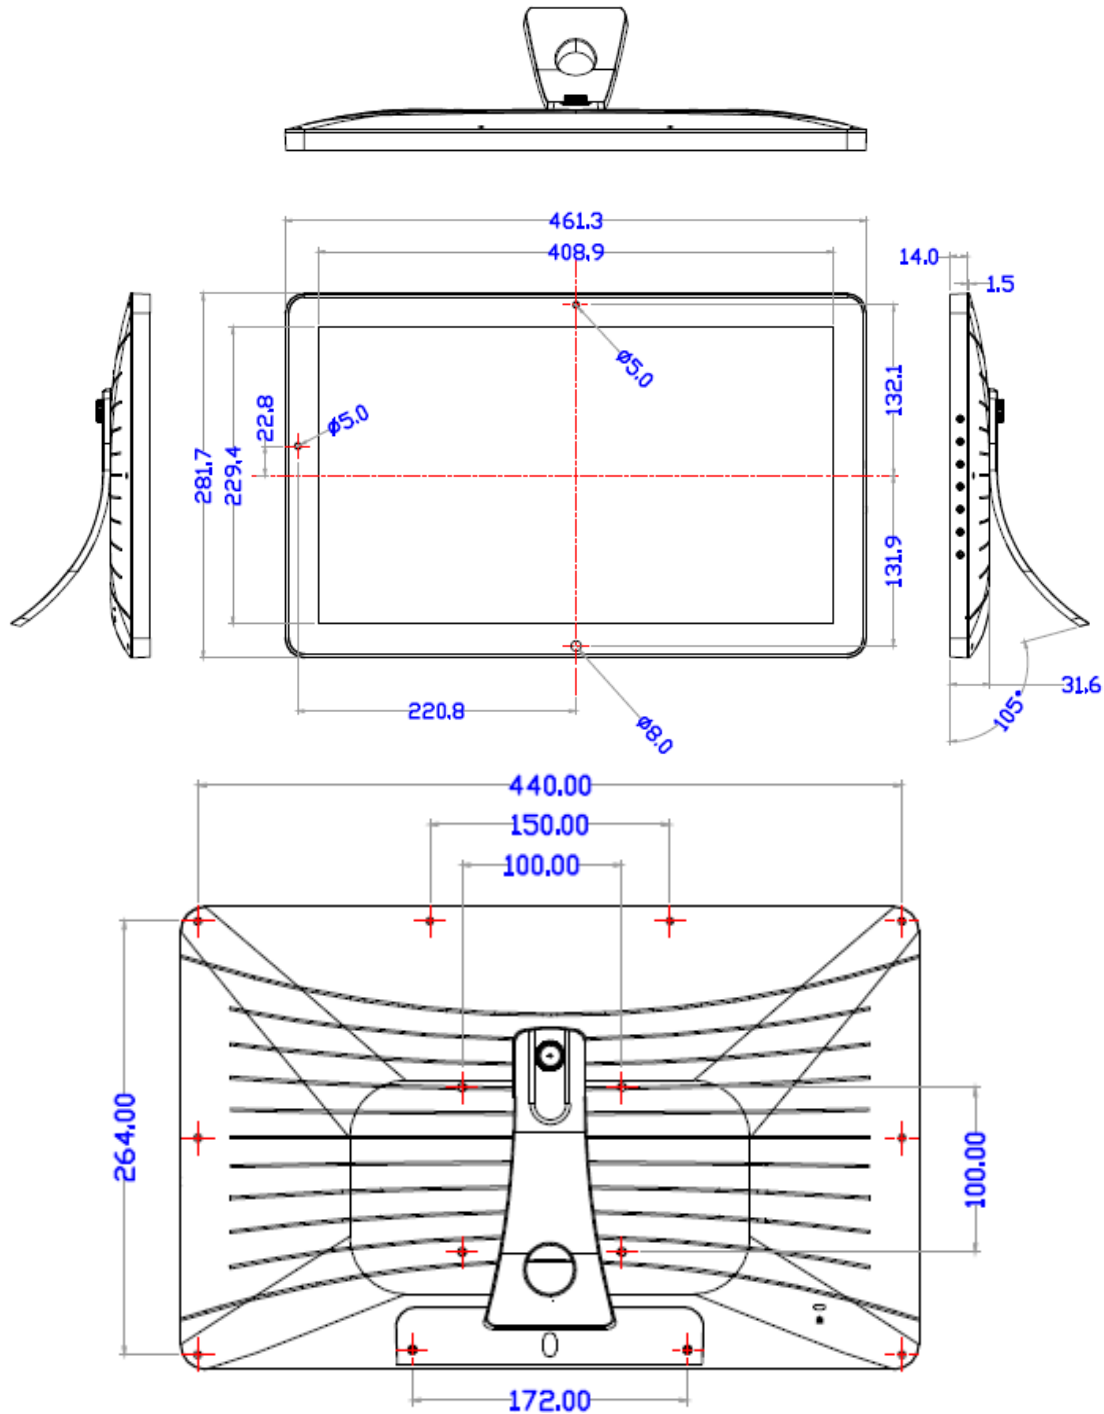

LCD Panel Information

Screen size : 18.5" (Diagonal)
Active area : (W x H). 40.98 x 23.04 cm (16.13 x 9.07 in.)
Max. Resolution : 1366 (H) x 768 (V)
Brightness : 250 cd/m2
Contrast ratio : 1000 : 1
Viewing angle : 80/80/70/70(L/R/U/D)
Aspect Ratio: 16:9

Audio

Audio Format: MP3
Stereo Output: Speakers, 2x3W/8Ω

Photo

Photo Format: JPEG/BMP /PNG

Working Conditions

Operating Temperature:0°C to 50°C
Relative Humidity : 5% – 95% (Non-Condensing)

Shipping Info

W x D x H (unit/Box): 461.3*281.7*31.6mm / 528x110x395mm
Carton Size:54x35.5x41cm/3pcs; **N.W. / G.W. :** 12/13kgs

Mechanical Drawings

Ordering Options:

- Tablet Console: 18.5 inch Android Kiosk Capacitive
- AC Adatper: 12V /2.5A
- 4G LTE PCI Module: Optional
- GPS Built-in With LTE Module: Optional
- External Antenne: Optional