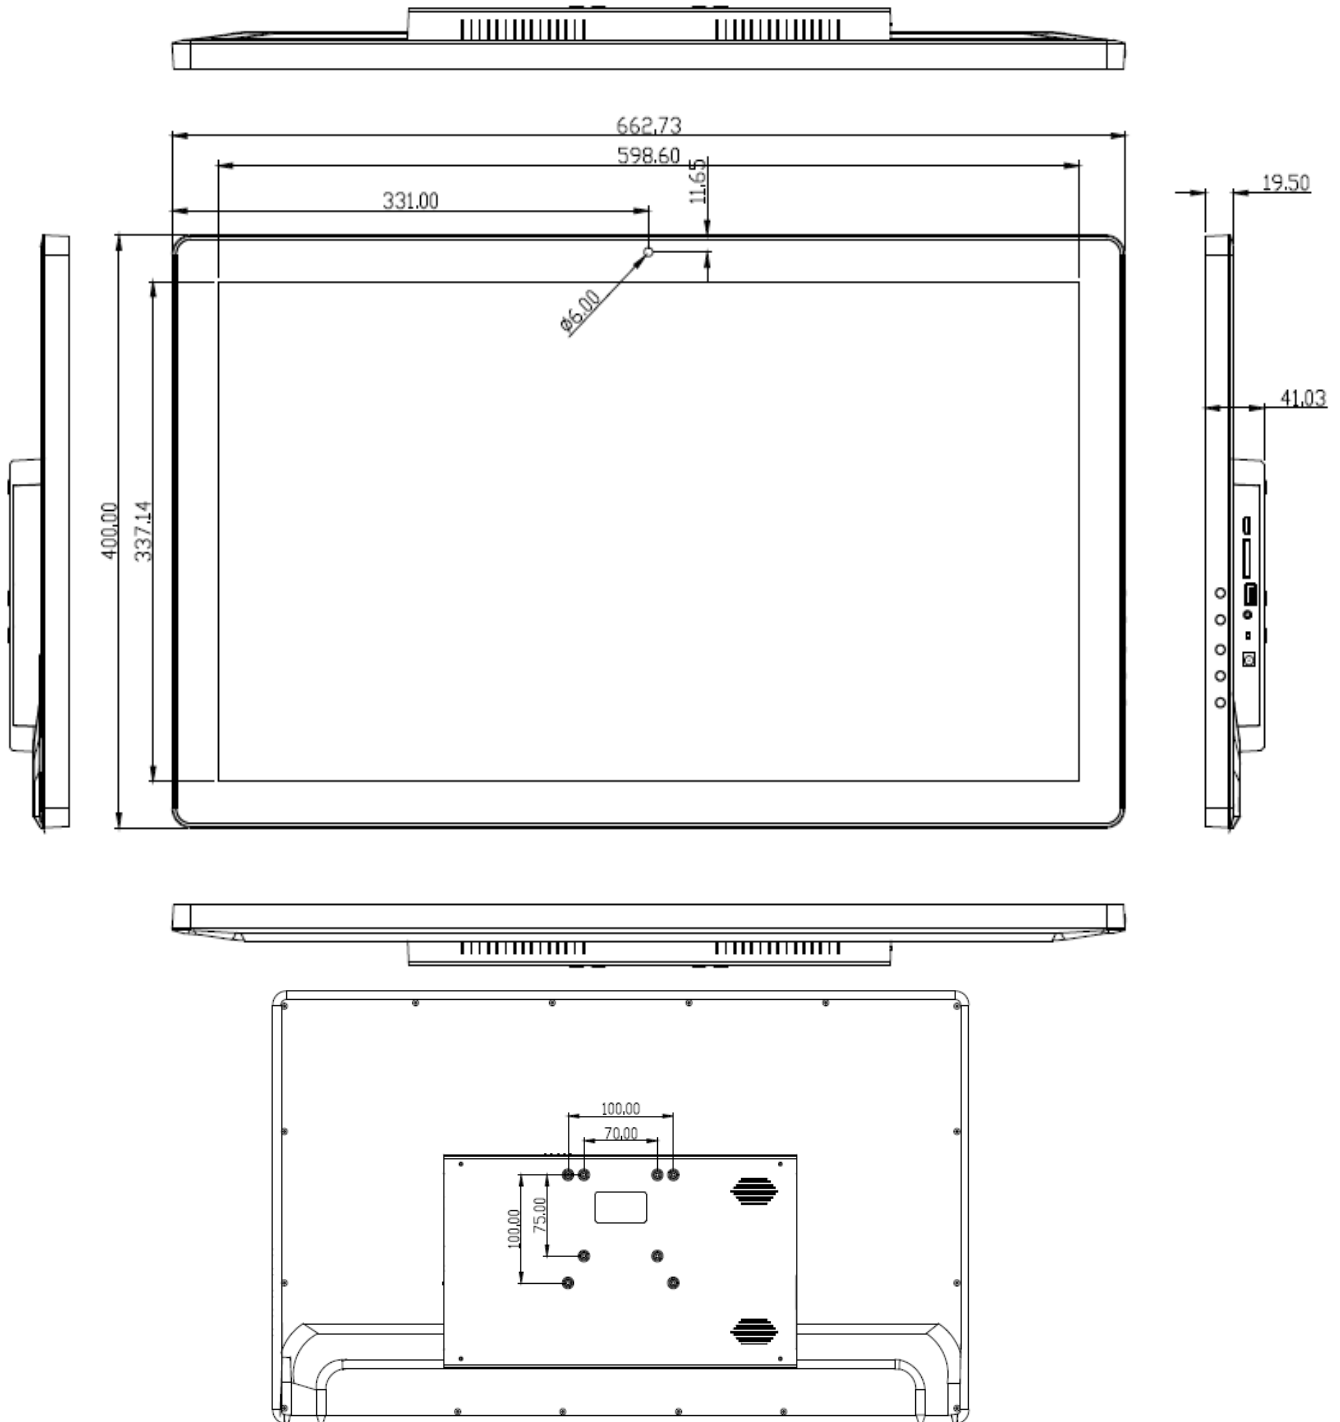

Hardware

Processor : ARM Cortex-A17 Quadcore 1.8GHz, Mali-T764 GPU;
 RAM : DDR3, 2GB;
 ROM: 8GB(upgradeable to 16GB);

Remarks: RK3188 Optional

LCD Panel Information

Screen size:27 inch diagonal;
 Display Type:TFT-LCD screen 1920*1080 pixels;
 Viewing Angle:170°(H)160°(V);
 Backlight type:LED;
 Aspect ratio: 16:9;
 Brightness:250cd/m2;
 Contrast Ratio:1000:1;

27" Commercial Tablet Android

Quad-Core Processor With Full HD 1920x1080 pixels 27"LCD panel

Mechanical Drawings

Ordering Options:

Tablet Console: 27 inch Android Kiosk Capacitive
AC Adatper: 12V /4A