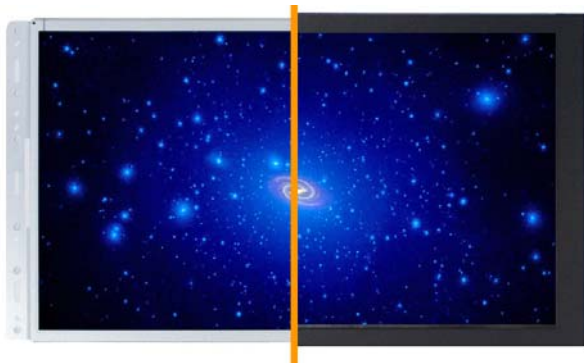

27" OpenFrame VideoPoster LCD Media Display

Commercial-Grade HD Digital Media Player & LCD Video Display System

The 27" Openframe VideoPoster 1080P Media Player(ADOP-2700) is a dedicated plug & play advertising video display, ideal for in-store product demo & retail presentation, It's a best digital signage solution from gaming to hospitality to custom built kiosks. Users/shoppers could interact with the display with built-in GPIO controlled push button for video selection (folder based or numbered files).

Playback Functions

Standard playback : Play, Stop, Pause, Repeat, Previous, Next Track, Volume
 Programmable playback : Loop, Auto and Program mode

LCD Panel Information

Screen size : 27" (Diagonal)
 Active area : 597.6 x 336.15 mm / 23.5 x 13.2 inches
 Max. Resolution : 1920 (H) x 1080 (V)
 Brightness : 250 cd/m²
 Contrast ratio : 1000 : 1
 Viewing angle : 85/85/85/85(L/R/U/D)
 Aspect Ratio: 16:9

Interface

Card Slot: SD/MMC
 USB: USB 2.0 Host
 Power Jack: 12V /3.5A DC in
 Video Line-in: HDMI in
 GPIO: 4-pin x 8pcs (up to 8pcs)

Video Resolution

Video : 720 x 576 pixels (PAL)
 720 x 480 pixels (NTSC)
 1280 x 720
 1920 x 1080

Audio

Audio Format: MP3
 Stereo Output: Speakers, 2x2W/8Ω

Photo

Photo Format: JPEG
 Playmode: Auto Slideshow With Adjustable Interval

Options

Interactivity: Motion sensor, Push Buttons
 Portrait / Landscape
 USB Auto Copy