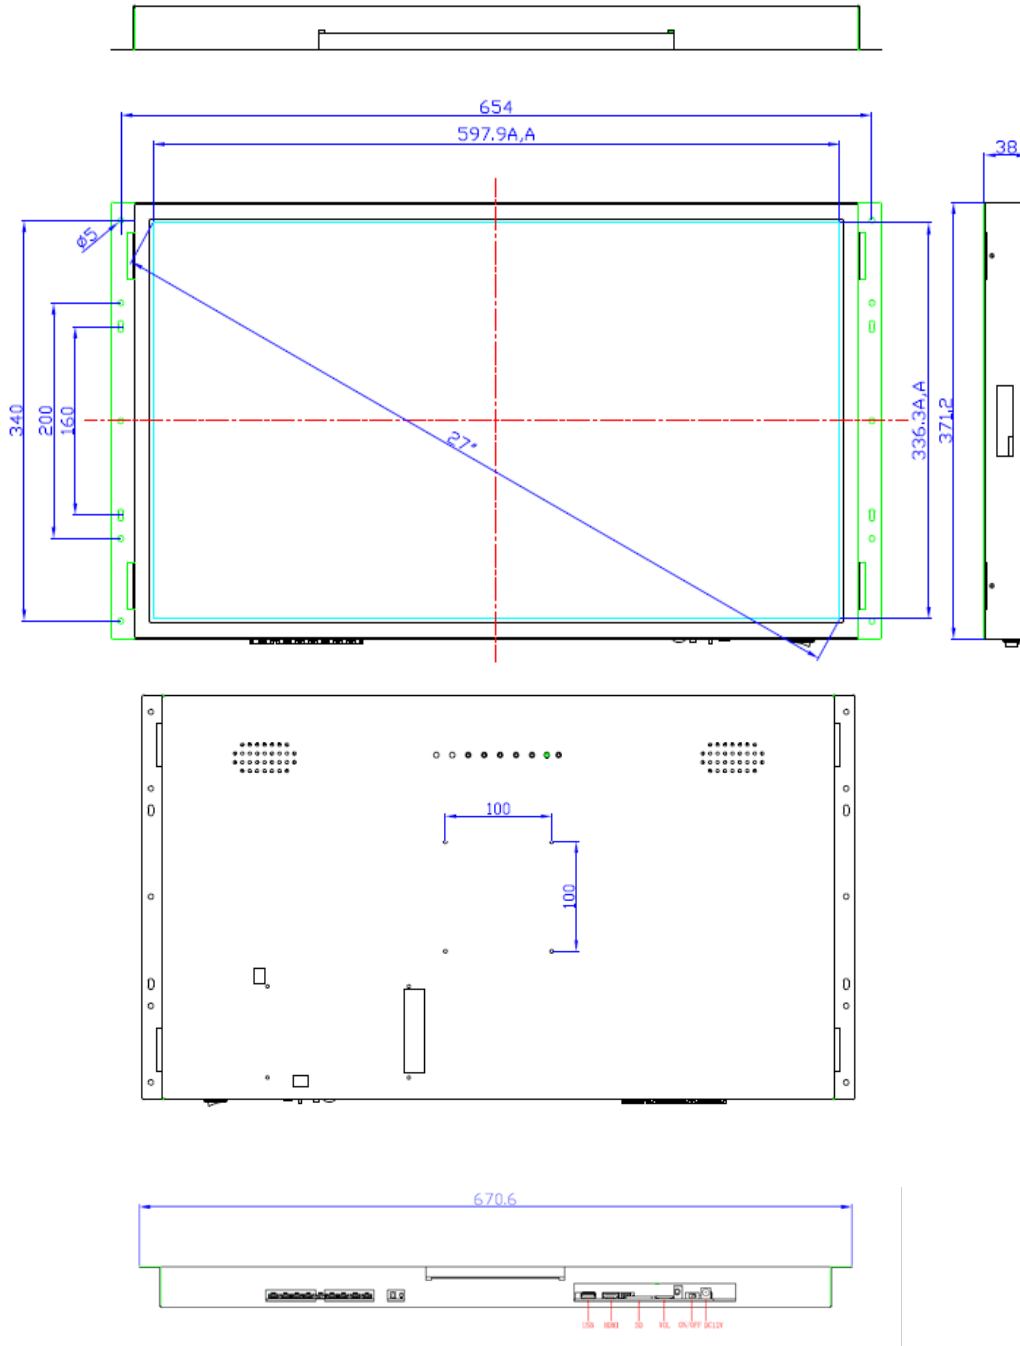

Playback Functions

Standard playback : Play, Stop, Pause, Repeat, Previous, Next Track, Volume
 Programmable playback : Loop, Auto and Program mode

LCD Panel Information

Screen size : 27" (Diagonal)
 Active area : 597.6 x 336.15 mm / 23.5 x 13.2 inches
 Max. Resolution : 1920 (H) x 1080 (V)
 Brightness : 250 cd/m²
 Contrast ratio : 1000 : 1
 Viewing angle : 85/85/85/85(L/R/U/D)
 Aspect Ratio: 16:9

Interface

Card Slot: SD/MMC
 USB: USB 2.0 Host
 Power Jack: 12V /3.5A DC in
 Video Line-in: HDMI in
 GPIO: 4-pin x 8pcs (up to 8pcs)

Video Resolution

Video : 720 x 576 pixels (PAL)
 720 x 480 pixels (NTSC)
 1280 x 720
 1920 x 1080

Mechanical Drawings

Ordering Options:

Player Console: 27 inch openframe video player

AC Adatper: 12V /3.5A

Push Button: 5V LED Plastic / Metallic

Motion Sensor: 120 degrees / 1.8 Meters