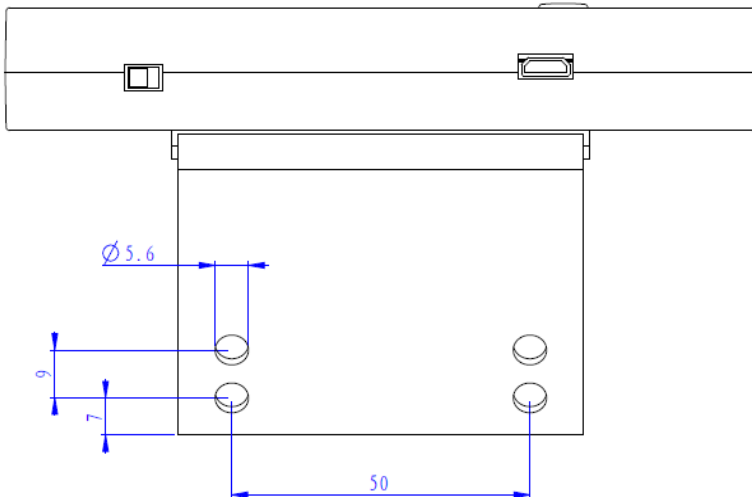

Screen size : 3.5" (Diagonal)
 Active area : 70.08(W)×52.56(H) mm
 Max. Resolution : 320(H) x 240 (V)
 Brightness : 250 cd/m2
 Contrast ratio : 500 : 1
 Viewing angle :55/55/45/50(L/R/U/D)
 Aspect Ratio: 4:3

Operating Temperature:0°C to 50°C
 Relative Humidity : 5% – 95% (Non-Condensing)

Storage

Built-in Memory On-board

Shipping Info

W x D x H : 139.3x78.4x21 mm
 Weight: 0.4Kgs

Battery-Driven 3.5" OpenFrame VideoScreen

Commercial-Grade Retail Solution That Supports Months Of Operation Without Maintenance

Mechanical Drawings

Ordering Options:

Player Console: 3.5 inch openframe video player

Power Data & Battery Pack Options: