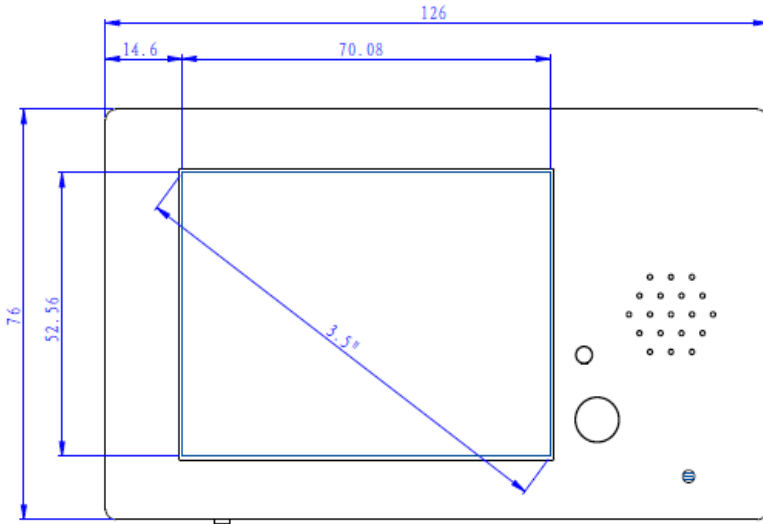

Battery-Driven 3.5" OpenFrame VideoScreen

Commercial-Grade Retail Solution That Supports Months Of Operation Without Maintenance

Mechanical Drawings

Ordering Options:

Player Console: 3.5 inch openframe video player

Power Data & Battery Pack Options:

Number of plays of 20sec video	4D	8D	12D	24D
4.3" Mini Display	5400	8775	17550	35100
7" Shelf-edge Display	-	7020	10800	21600
10" Shelf-edge Display	-	3132	5090	10179

Retail Field Operation Analogy

4.3": Video triggered every 5 minutes (8 hours per day, 90 days)