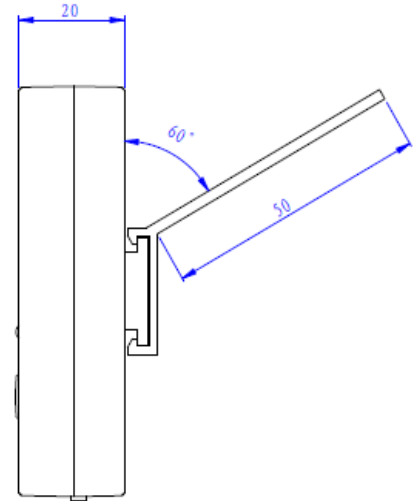

Battery-Driven 3.5" OpenFrame VideoScreen

Commercial-Grade Retail Solution That Supports Months Of Operation Without Maintenance

Mechanical Drawings

Ordering Options:

Player Console: 3.5 inch openframe video player

Power Data & Battery Pack Options:

Number of plays of 20sec video	4D	8D	12D	24D
4.3" Mini Display	5400	8775	17550	35100
7" Shelf-edge Display	-	7020	10800	21600
10" Shelf-edge Display	-	3132	5090	10179

Retail Field Operation Analogy

4.3": Video triggered every 5 minutes (8 hours per day, 90 days)