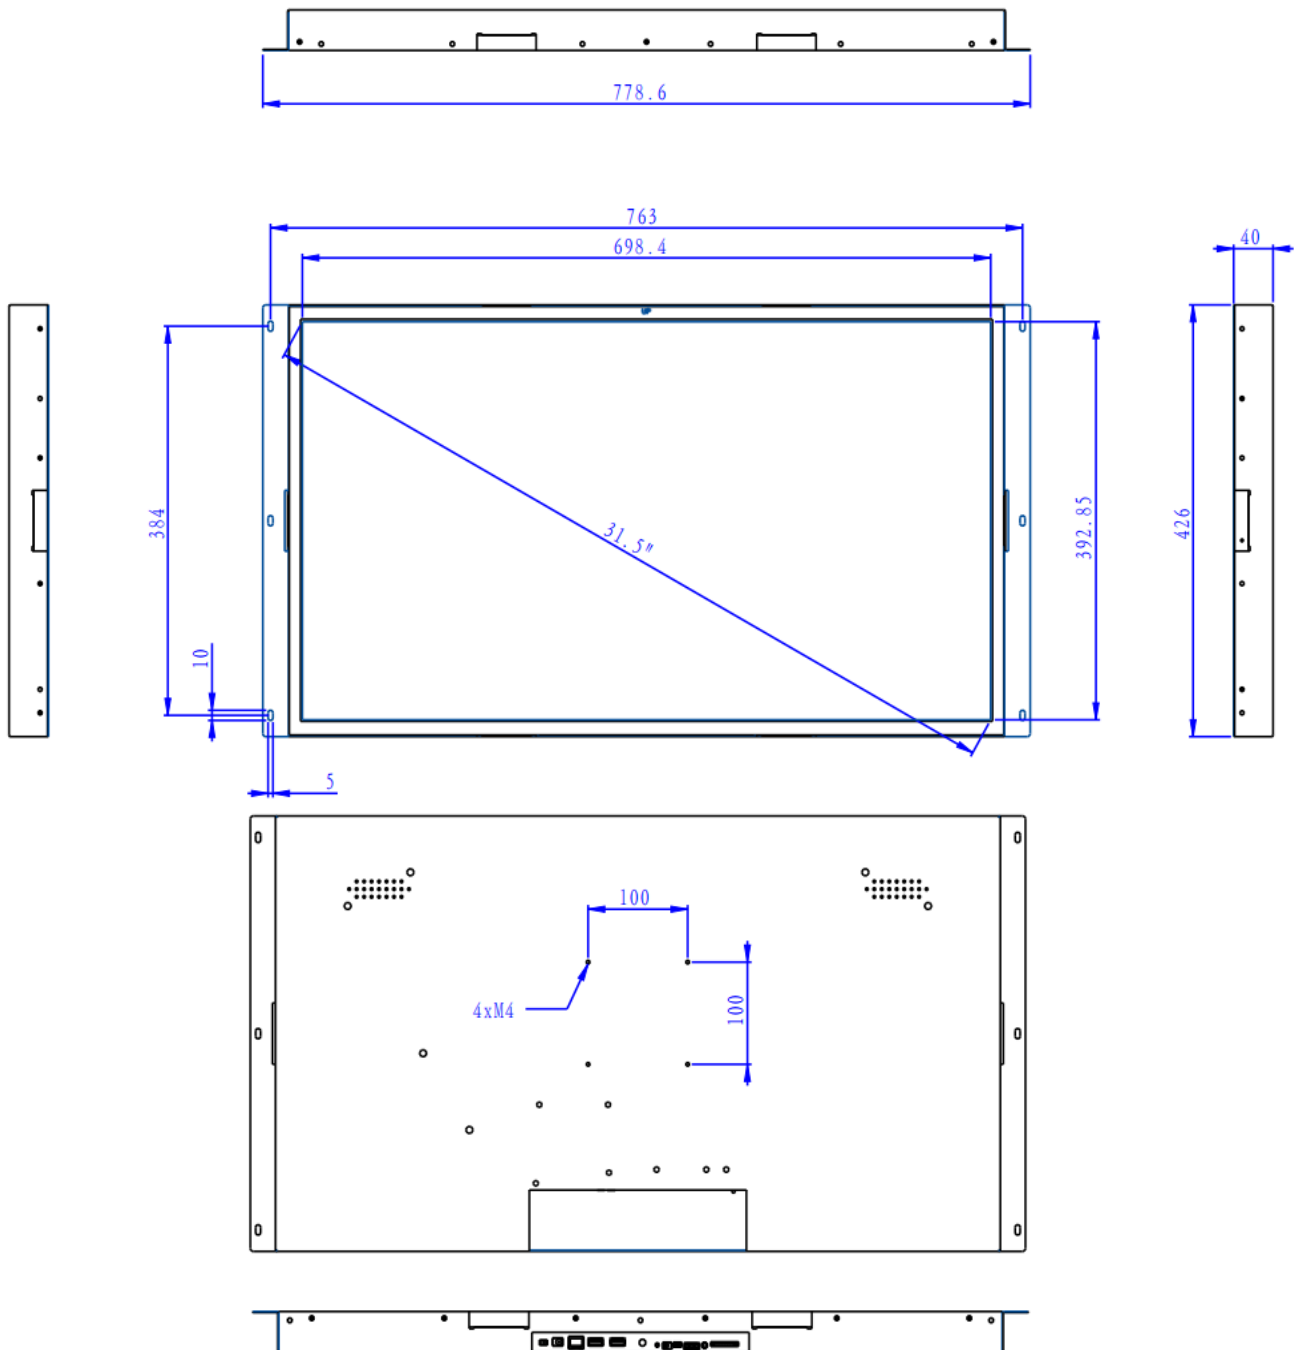

Screen size : 31.5" (Diagonal)
 Active area : 698 x 392 mm / 27.5 x 15.4 inches
 Max. Resolution : 1920 (H) x 1080 (V)
 Brightness : 250 cd/m²
 Contrast ratio : 1000 : 1
 Viewing angle : 85/85/85/85(L/R/U/D)
 Aspect Ratio: 16:9

Interface

Card Slot: SD
 USB: USB 2.0 Host
 Power Jack: 12V /3.5A DC in
 Video Line-in: HDMI in (Optional)
 GPIO: 4-pin x 8pcs (up to 8pcs)

Video Resolution

Video : 720 x 576 pixels (PAL)
 720 x 480 pixels (NTSC)
 1280 x 720
 1920 x 1080

• Point-of-Sale • Industrial • Commercial

31.5" OpenFrame VideoPoster LCD Media Player

Commercial-Grade HD Digital Media Player & LCD Video Display System

Mechanical Drawings

Ordering Options:

Player Console: 31.5 inch openframe video player