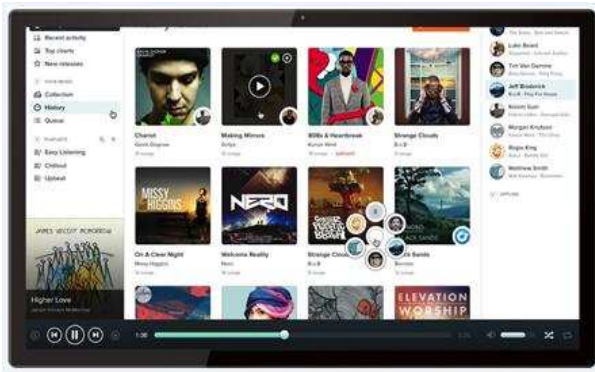

- > Commercial Tablet
- > Boxed Media Player
- > OpenFrame & All-in-One 1080P Player

● Point-of-Sale ● Industrial ● Commercial

55" Commercial Tablet Android

Quad-Core Processor With Full HD 1920x1080 pixels 55"LCD panel

Model No.:Droid5500

Commercial-Friendly

Dedicated Android O/S 5.1;
Allow users to access allowed APK or Website only;
Supports Full-Screen Browsing With Hidden Status Bar;
Password protection for exiting the Full-Screen;
Auto USB Copy & Auto Power On/Off;
Supports Various External POS Peripherals;

LCD Panel Information

Screen size:55 inch diagonal;
Display Type:TFT-LCD IPS screen 1920*1080 pixels;
Viewing Angle:178° (H)178° (V);
Backlight type:LED;
Aspect ratio: 16:9;
Brightness:350cd/m2;
Contrast Ratio:4000:1;

Touchscreen

60-Point metal mesh touch screen

Options

Interactivity: Barcode Reader, RFID Reader, Thermal Printer,
Push Buttons
Frontal Camera: Optional;

Connectivity

Network:WiFi 802.11 ac / Bluetooth 4.0

Ordering Options:

Tablet Console: 55 inch Android Kiosk Metal Mesh
Touchscreen
AC Adatper: 12V /5A

Hardware

Processor : ARM Cortex-A17 Quadcore 1.8GHz, RK3288;
RAM : DDR3, 2GB;
ROM: 16GB (upgradeable to 32GB);

Interface

Card Slot: SD Card;
USB: USB 2.0 Host x2, Mini USB OTG x1;
Power Jack: 12V /4A DC in
RJ45: 1
Audio: 3.5mm Earphone Port;
HDMI Out: HDMI 1.4 x1;

Video

MPEG-1,MPEG-2,MPEG-4,H.263,H.264,H.265, RV etc.,support
up to 3840x2160 @ 60fps

Audio

Audio Format: MP3/WMA/AAC
Stereo Output: Speakers, 2x5W/8Ω

Photo

Photo Format: JPEG/BMP /PNG

Working Conditions

Operating Temperature:0°C to 50°C
Relative Humidity : 5% - 95% (Non-Condensing)

Shipping Info

W x D x H (unit) : 1263.18x747.28x56.5mm
Carton: N/A Qty / Carton: 1pcs G.W. :kgs