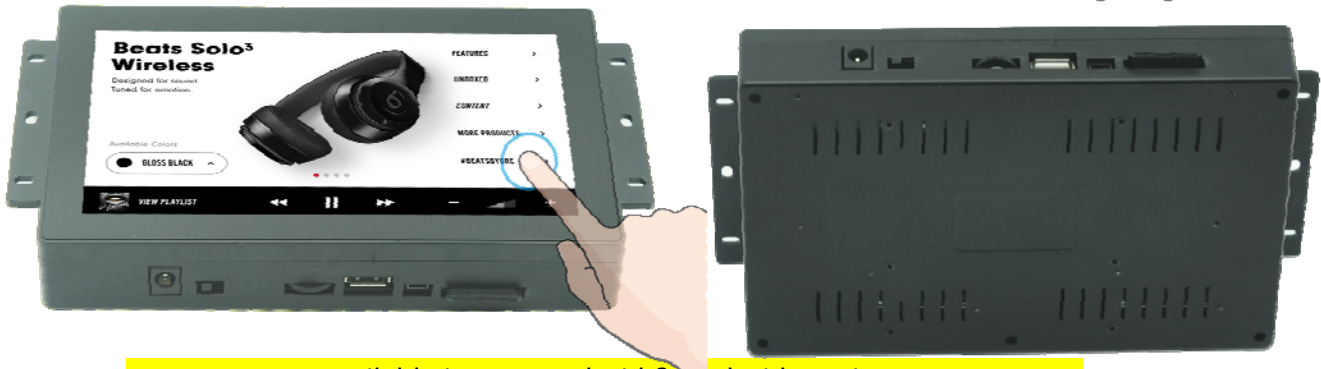

- > Commercial Tablet
- > Boxed Media Player
- > OpenFrame & All-in-One 1080P Player

• Point-of-Sale • Industrial • Commercial

7-inch IPS POP Video Display With Capacitive Touchscreen

7 inch 1024X600 IPS LCD, Touchscreen To Control Audio, Video, Power, Lighting

Available in Non-Android & Android Version

Highlighted Features

- Low-Cost Interactive Info Board For Retail Demo
- > **Features like no others: Capacitive Touch & DIY Content Authoring Tool With Text Based Syntax**
- >7 inch 1024x600 IPS Panel With 178 degrees full viewing angle,your ads message on the best screen conveyed like what you expected;
- > Multi-Layered Interactive Content Made By End-Users;
- > Available Either in Framed Or Openframed;

Tech Spec

- ▶LCD Panel Spec:Digital TFT-LCD With LED Backlight
- ▶Panel Size: 7-inch ;
- ▶Resolution (pixels): 1024x600 (IPS panel) ;
- ▶Aspect Ratio (W:L): 16:9 ;
- ▶Brightness: 350 CD/m² ;
- ▶Contrast Ratio: 700:1 ;
- ▶Viewing Angle: U89/D89/L89/R89 ;
- ▶Built-in Flash Memory: Optional 4G/8G ;
- ▶Memory Card Supported: SD Card ;
- ▶Media File Formats Supported: JPG /BMP /PNG; MP3,WAV; Avi (.xvid), MP4, mov (MPEG1/2/4 1080P);
- ▶ Seamless Video Playback: 720P Videos;
- ▶Interface: DC-in, On-Off Switch; SD Card Slot, USB Host, Volume Knob;
- ▶Built-in Speakers :2W * 2 Stereo Speakers;
- ▶On-Board Volume Control: Built-in Volume Knob;
- ▶OSD & Remote Control: Yes, Optional;
- ▶OSD Lanaguage: English;
- ▶AC Power Adapter: AC in 100-240V; DC Out 12V 1.0A;
- ▶Unit Size: 262x176x33mm;
- ▶Body Materials: Frontal tempered glass, back & middle frame ABS+PC;
- ▶ Capacitive Touchscreen: 10-Point Multi-touch With 7H Glass Cover For Retail Interactive Advertising
- ▶Free Of Charge Content Authoring Support (text file based touch control syntax for end-user's DIY)
- ▶Extra Features For Customization Including But Not Limited To Video Triggers, Power, Lighting, Audio, Mounting, POS Peripherals