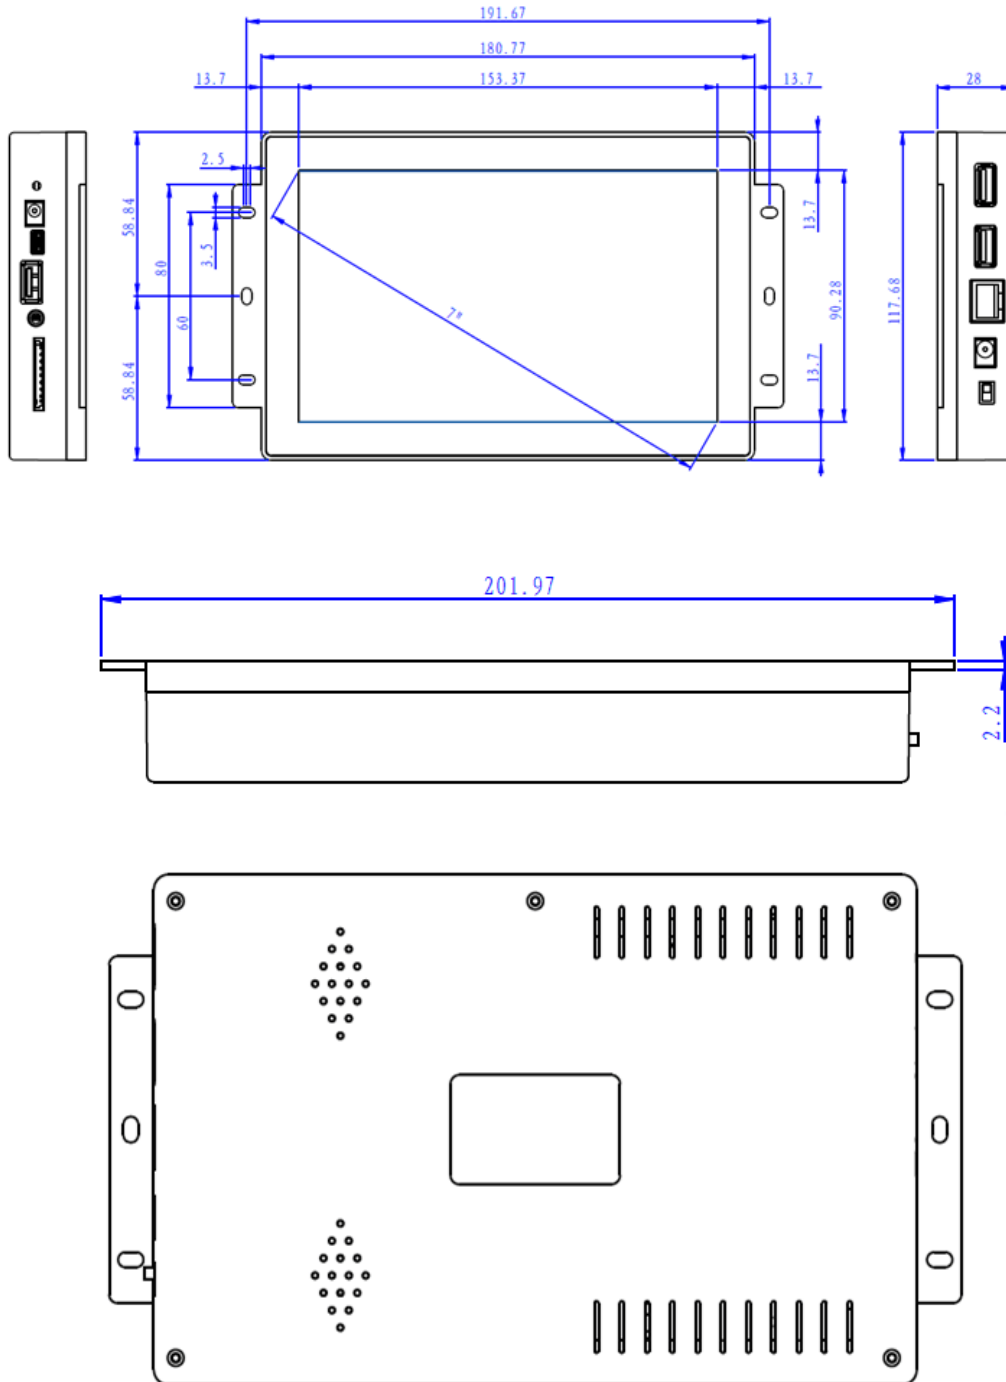

Tech Spec

- ▶LCD Panel Spec:Digital TFT-LCD With LED Backlight
- ▶Panel Size: 7-inch ;
- ▶Resolution (pixels): 1024x600 (IPS panel) ;
- ▶Aspect Ratio (W:L): 16:9 ;
- ▶Brightness: 350 CD/m² ;
- ▶Contrast Ratio: 700:1 ;
- ▶Viewing Angle: U89/D89/L89/R89 ;
- ▶Built-in Flash Memory: Optional 4G/8G ;
- ▶Memory Card Supported: SD Card ;
- ▶Media File Formats Supported: JPG /BMP /PNG; MP3,WAV; Avi (.xvid), MP4, mov (MPEG1/2/4 1080P);
- ▶ Seamless Video Playback: 720P Videos;
- ▶Interface: DC-in, On-Off Switch; SD Card Slot, USB Host, Volume Knob;
- ▶Built-in Speakers :2W * 2 Stereo Speakers;
- ▶On-Board Volume Control: Built-in Volume Knob;
- ▶OSD & Remote Control: Yes, Optional;
- ▶OSD Lanaguage: English;
- ▶AC Power Adapter: AC in 100-240V; DC Out 12V 1.0A;
- ▶Unit Size: 262x176x33mm;
- ▶Body Materials: Frontal tempered glass, back & middle frame ABS+PC;
- ▶ Capacitive Touchscreen: 10-Point Multi-touch With 7H Glass Cover For Retail Interactive Advertising
- ▶Free Of Charge Content Authoring Support (text file based touch control syntax for end-user's DIY)
- ▶Extra Features For Customization Including But Not Limited To Video Triggers, Power, Lighting, Audio, Mounting, POS Peripherals

- > Commercial Tablet
- > Boxed Media Player
- > OpenFrame & All-in-One 1080P Player

● Point-of-Sale ● Industrial ● Commercial

7-inch IPS POP Video Display With Capacitive Touchscreen

7 inch 1024X600 IPS LCD, Touchscreen To Control Audio, Video, Power, Lighting

Mechanical Drawings

Ordering Options:

Player Console: 7-inch IPS Video Screen Capacitive
AC Adatper: 12V /1A
 Capacitive Sensor Buttons: Optional;
 VESA Wall Mounts:Optional;
 GPIO controls Protector:Included;