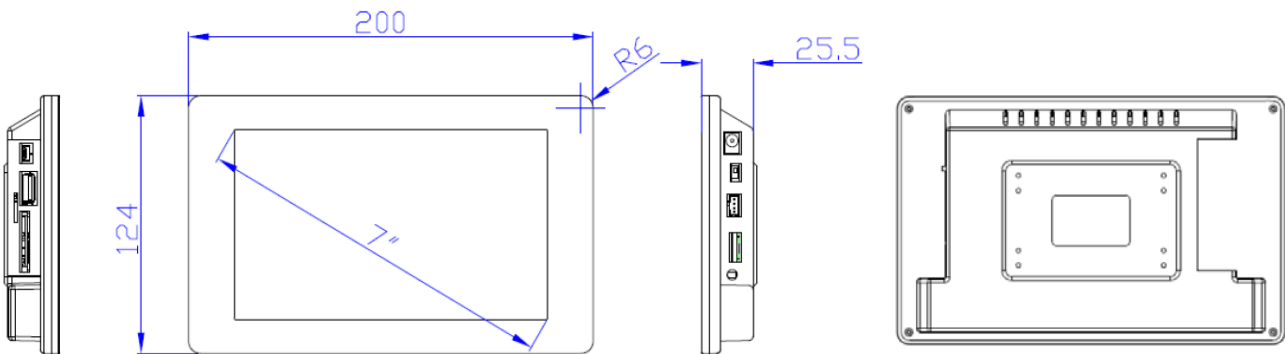

## Gallery

Optional With Motion Sensor

Card Slot Protect & Knob Volumn Control  
GPIO Line-out Port

Tabletop & Shelf-edge Mounts

## Ordering Options:

- Player Console: 7-inch IPS Video Display
- AC Adatper: 12V / 1A
- Motion Sensor: Optional;
- Tabletop / Shelf-edge Mounts:Optional;
- GPIO controls Protector:Included;
- SD Card Protector: Included