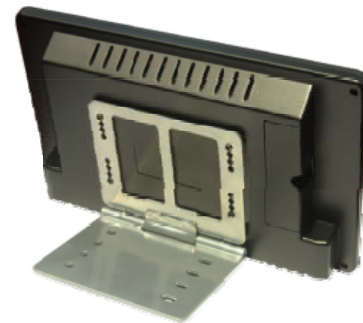

## 7-inch IPS POP Display Fully Housed

7 inch 1024x600 IPS LCD, Optional With Motion Sensor

### Highlighted Features

7-inch Advertising Screen Designed For Commercial POP Display Campaigns With Mounting Brackets

> Built For 7/24/365 With Heavy Duty;

> 1024x600 pixels HD or IPS Panel;

> 1080P video decoder;

Features like no others: **Seamless Playback**

Digital 7 inch 1024x600 pixels (IPS LCD Panel Optional); Award-winning Video Processor decoding 1080P Full HD videos up to 40Mbps bitrates to ensure image clarity & video smoothness; Plug & Play With Power On Auto Video Loop; Professional Designed Structure To Fit The In-Store Advertising Scenarios; Smart Mounting Bracket Supports Desktop Standing As Well As Shelf-Edge Mounting; Built-in SD Card/ USB Port Slot Protector For Anti-Tampering; Built-in Stereo Speakers;

### Tech Spec

Display:

Screen size: 7 inch diagonal;

Display Type: TFT-LCD screen 1024\*600 pixels;

Viewing Angle: 170° (H) 140° (V);

Backlight type: LED;

Aspect ratio: 16:9;

Brightness: 250cd;