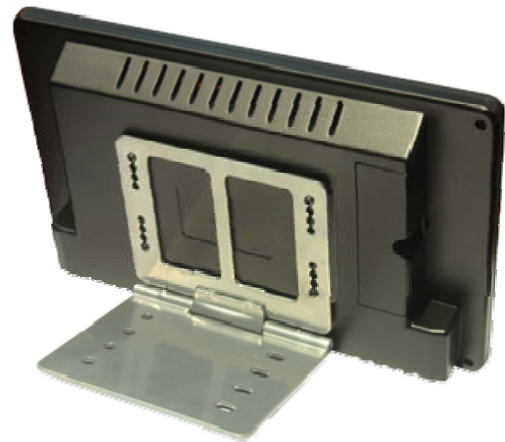

## Gallery

Optional With Motion Sensor

Card Slot Protect & Knob Volumn Control  
GPIO Line-out Port

Tabletop & Shelf-edge Mounts

## Ordering Options:

- Player Console: 7-inch IPS Video Display
- AC Adatper: 12V / 1A
- Motion Sensor: Optional;
- Tabletop / Shelf-edge Mounts:Optional;
- GPIO controls Protector:Included;
- SD Card Protector: Included