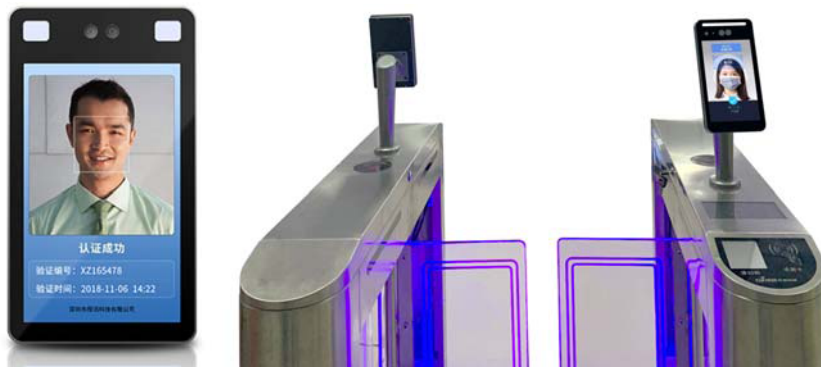

## 8-inch Biometric Thermometer Display

Android Commercial Tablet 8 inch 1200x1920 IPS LCD

### Highlighted Features

- >Built-in biometric camera infrad+RGB;
- >High Resolution Screen 1200x1920 Portrait;
- >Rugged Metallic Housing For Commercial Use;
- >Rich Interface RS232, RS485, GPIO for further development ;
- >Built-in Relay For External Device Control;
- >Optional With RFID reader;
- >Full screen display without Android menu bar;
- >Password protection for exiting the app;
- >Optional with various POS peripherals with API;
- >Compatible with third-party CMS
- > 24-hour self-monitor & reset capabilities

Thermometer Display Allows Employees Back Into The Office In A Safe, Effective, and Cost-Efficient Way:

- >>Creating peace of mind in public space;
- >>Delivering results you can trust;
- >>Facial recognition option to capture and store valuable data;
- >>With API to integrate with your OA & CRM