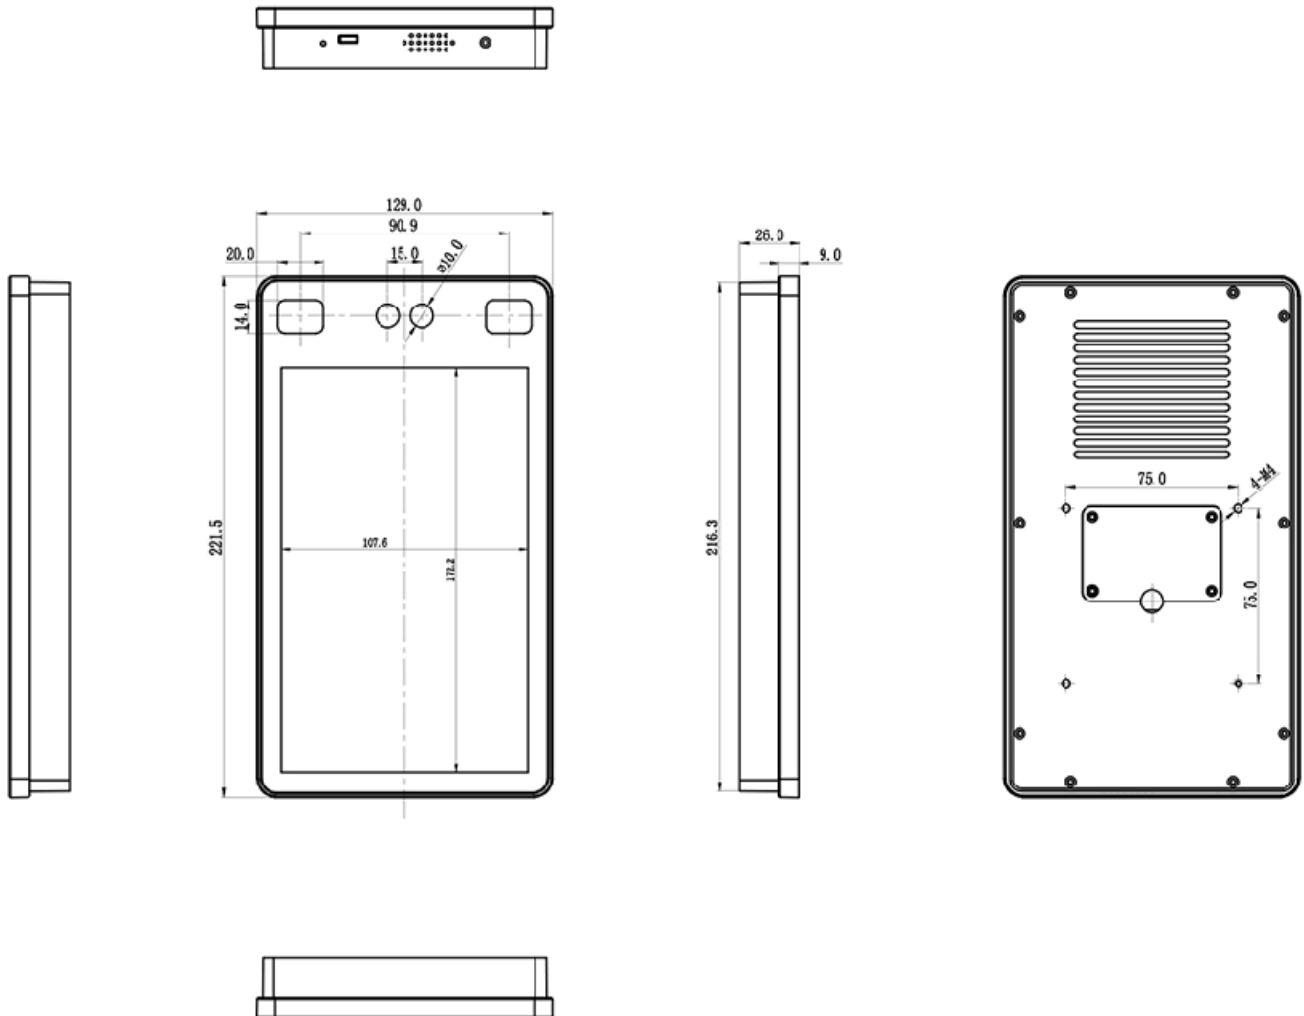

- > Commercial Tablet
- > Boxed Media Player
- > OpenFrame & All-in-One 1080P Player

• Point-of-Sale • Industrial • Commercial

8-inch Biometric Thermometer Display

Android Commercial Tablet 8 inch 1200x1920 IPS LCD

Mechanical Drawing

Ordering Options:

Player Console: 8-inch Biometric Thermometer Display

AC Adatper: 12V /3A

VESA Wall Mounts:Optional;

Floor Standing Mounts:Optional: