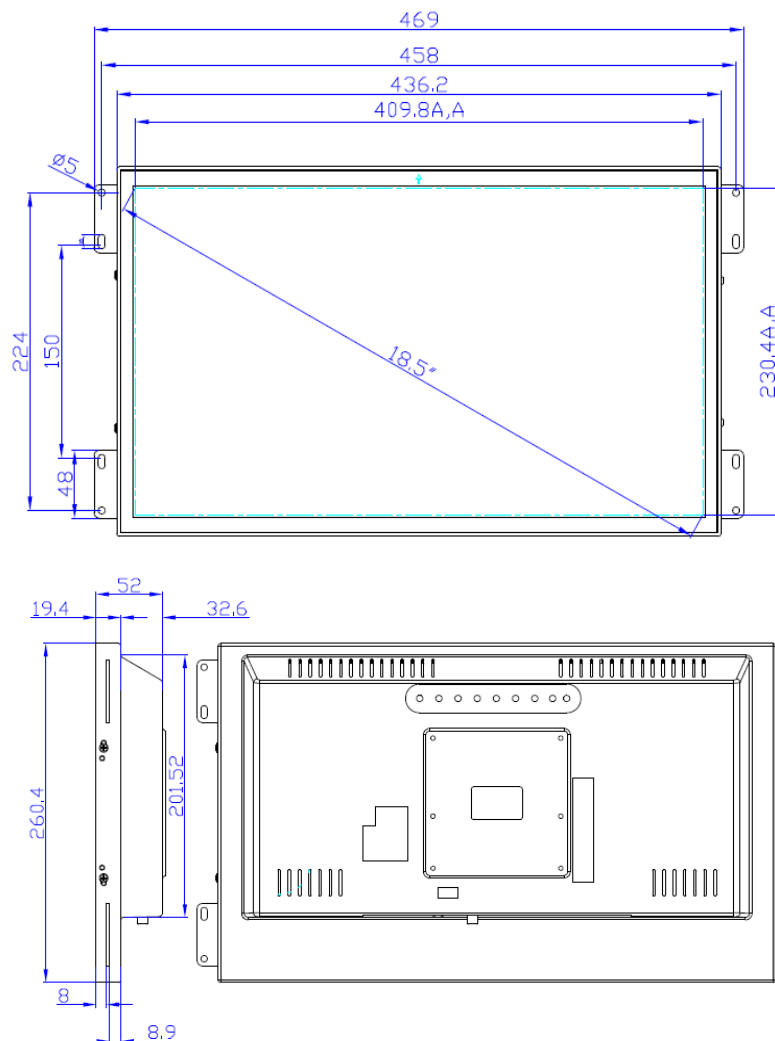

Mechanical Drawings