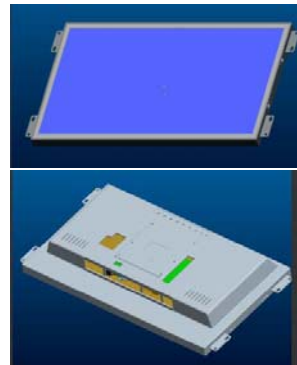

10.1" OpenFrame Monitor With HDMI-in

Industrial Grade Monitor With High Resolution LCD Panel & Vesa Mount

LCD Panel Information

Screen size : 10.1" (Diagonal)
 Active area : 222.72(H) x 125.28(V) mm
 Max. Resolution : 1280 (H) x 800 (V)
 Brightness : 350 cd/m²
 Contrast ratio : 800 : 1
 Viewing angle : 85/85/85/85(L/R/U/D)
 Aspect Ratio: 16:10

• Point-of-Sale • Industrial • Commercial

15.6" Metallic OpenFrame Monitor With HDMI-in

Industrial Grade Monitor With High Resolution LCD Panel

LCD Panel Information

Screen size : 15.6" (Diagonal)
 Active area : 344.2(H) x 193.5(V) mm
 Max. Resolution : 1366 (H) x 768 (V)
 Brightness : 250 cd/m2
 Contrast ratio : 1000 : 1
 Viewing angle : 85/85/80/80(L/R/U/D)
 Aspect Ratio: 16:9
 *** Also available in 1920x1080 pixels

Interface

DC-in: 12V x1;
 USB: USB 2.0 Host
 HDMI-in: x1 Optional
 DVI-in: x1 Optional
 VGA-in: x1 Optional
 Composite: x1 Optional

Mechanical Drawings

> Commercial Tablet

> Boxed Media Player

> OpenFrame & All-in-One 1080P Player

● Point-of-Sale ● Industrial ● Commercial

18.5" OpenFrame Monitor With HDMI-in

Industrial Grade Monitor With High Resolution LCD Panel

LCD Panel Information

Screen size : 18.5" (Diagonal)
Active area : (W x H). 40.98 x 23.04 cm (16.13 x 9.07 in.)
Max. Resolution : 1366 (H) x 768 (V)
Brightness : 250 cd/m2
Contrast ratio : 1000 : 1
Viewing angle : 80/80/70/70(L/R/U/D)
Aspect Ratio: 16:9