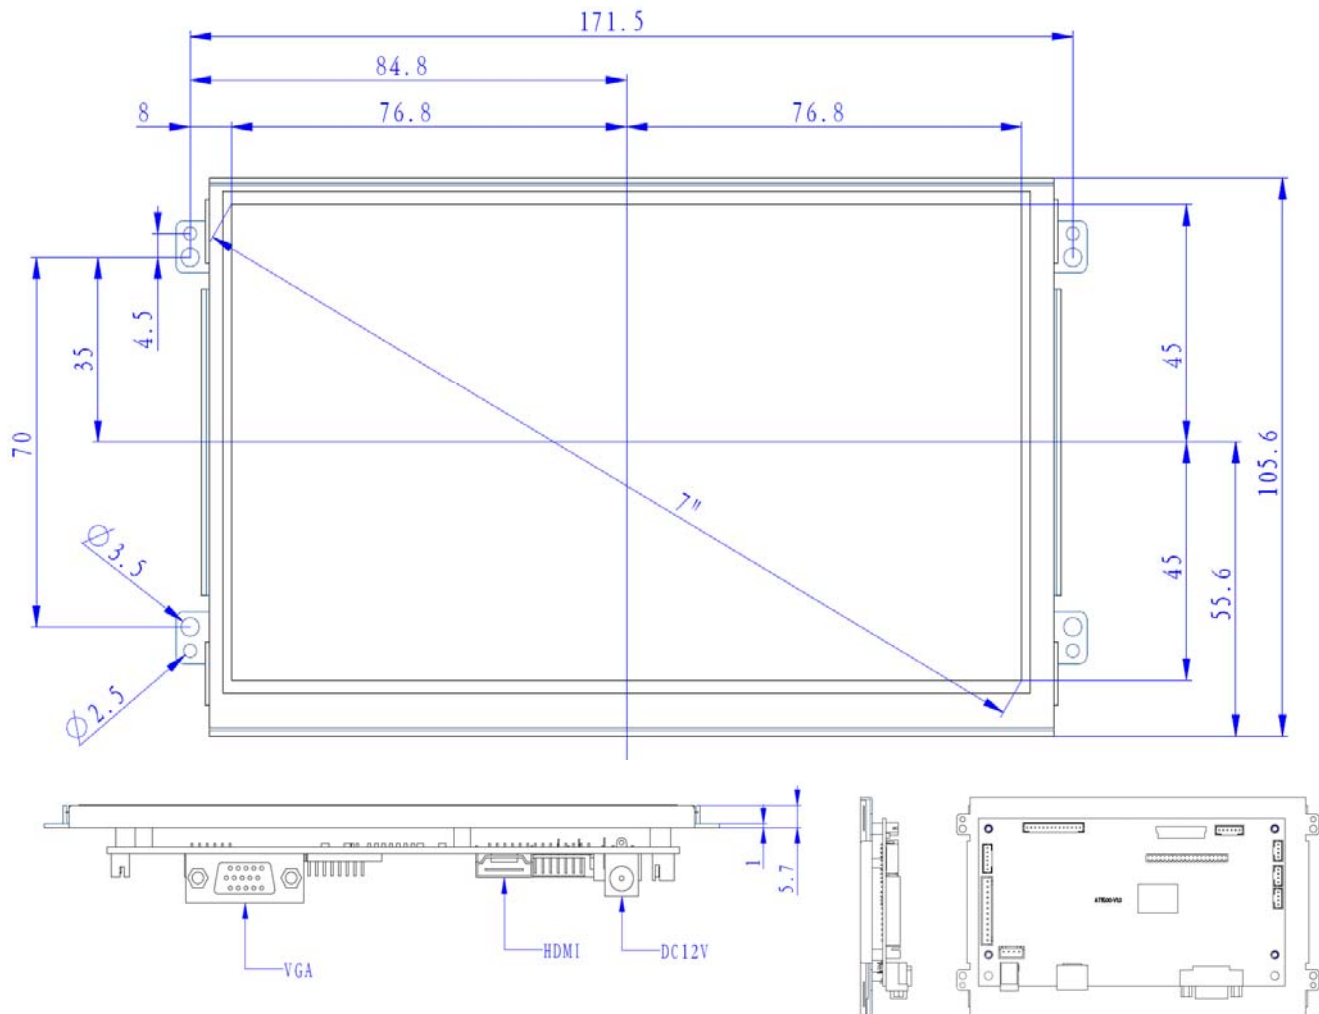

Mechanical Drawings