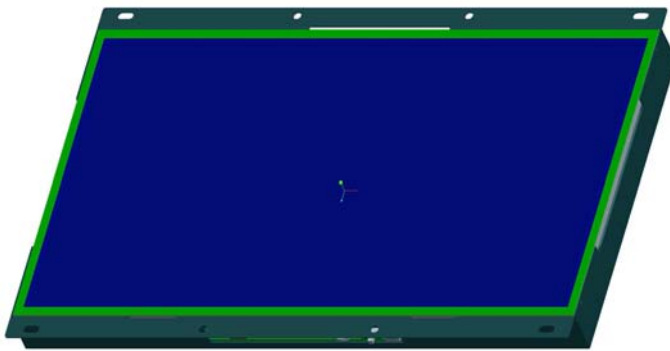

10.1" OpenFrame Monitor With HDMI-in

Industrial Grade Monitor With High Resolution LCD Panel & Vesa Mount

LCD Panel Information

Screen size : 10.1" (Diagonal)
 Active area : 222.72(H) x 125.28(V) mm
 Max. Resolution : 1280 (H) x 800 (V)
 Brightness : 350 cd/m²
 Contrast ratio : 800 : 1
 Viewing angle : 85/85/85/85(L/R/U/D)
 Aspect Ratio: 16:10

Interface

DC-in: 12V x1;
 USB: USB 2.0 Host
 HDMI-in: x1 Optional
 DVI-in: x1 Optional
 VGA-in: x1 Optional
 Composite: x1 Optional

Mechanical Drawings

- > Commercial Tablet
- > Boxed Media Player
- > OpenFrame & All-in-One 1080P Player

● Point-of-Sale ● Industrial ● Commercial

11.6" Metallic OpenFrame Monitor With HDMI-in

Industrial Grade Monitor With High Resolution LCD Panel

LCD Panel Information

Screen size : 11.6" (Diagonal)
 Active area : 256.32(W)×144.18(H) mm
 Max. Resolution : 1920(RGB)×1080
 Brightness : 350 cd/m2
 Contrast ratio : 700 : 1
 Viewing angle : 89/89/89/89(L/R/U/D)
 Aspect Ratio: 16:9
 *** Also available in 1366x768 pixels