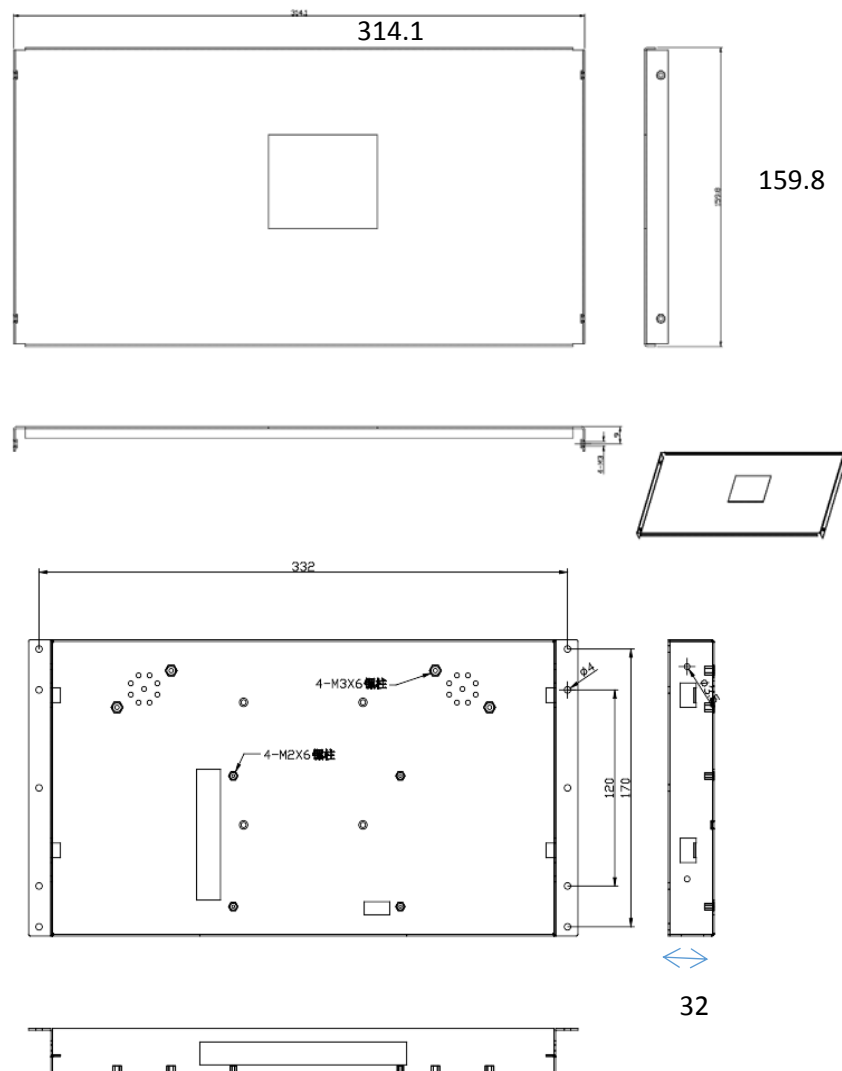

Mechanical Drawings