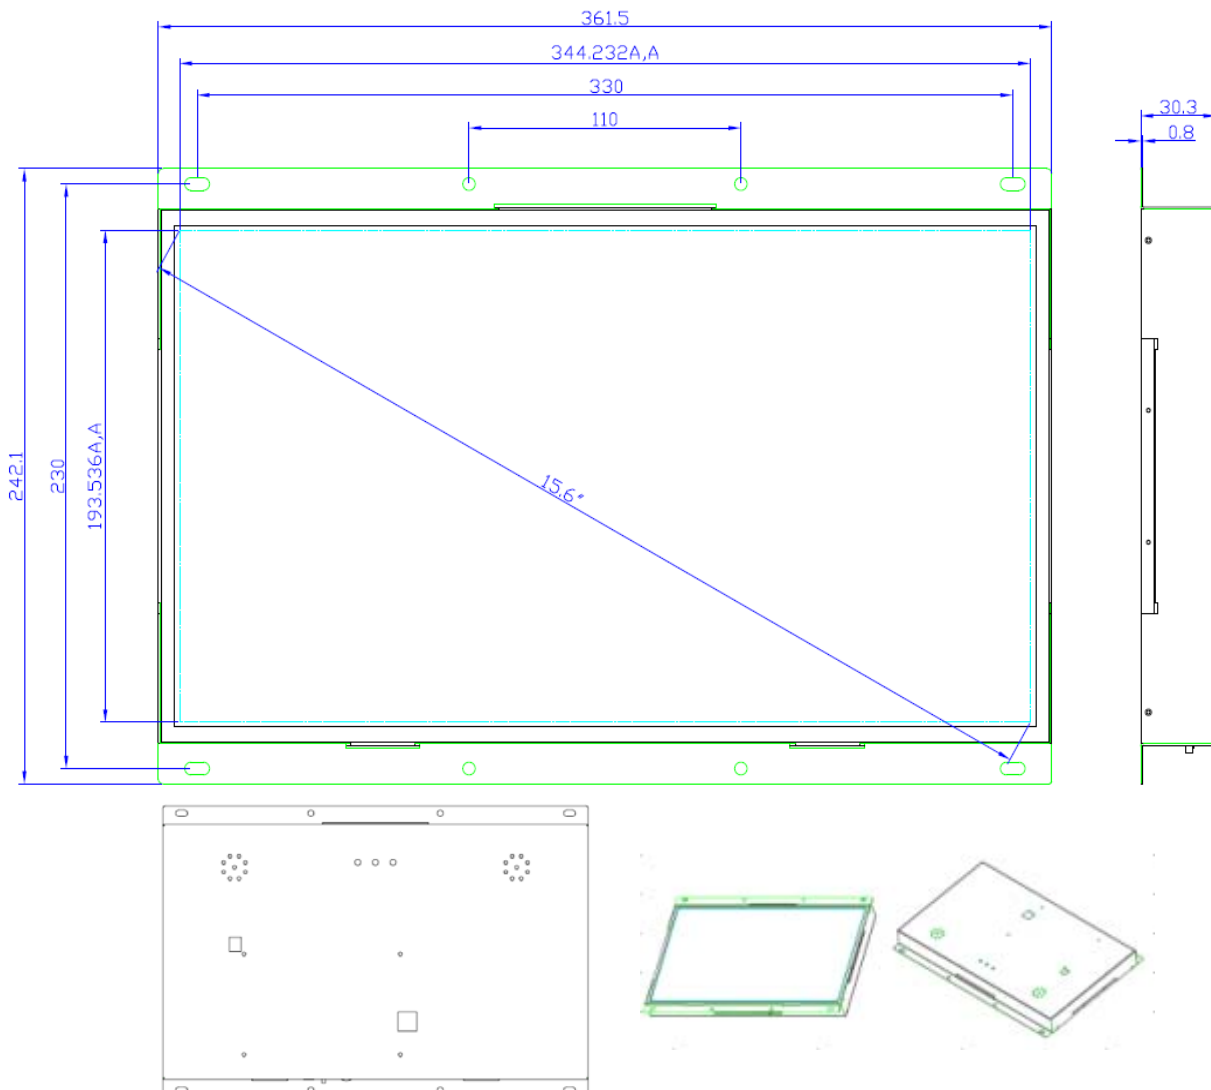

Mechanical Drawings