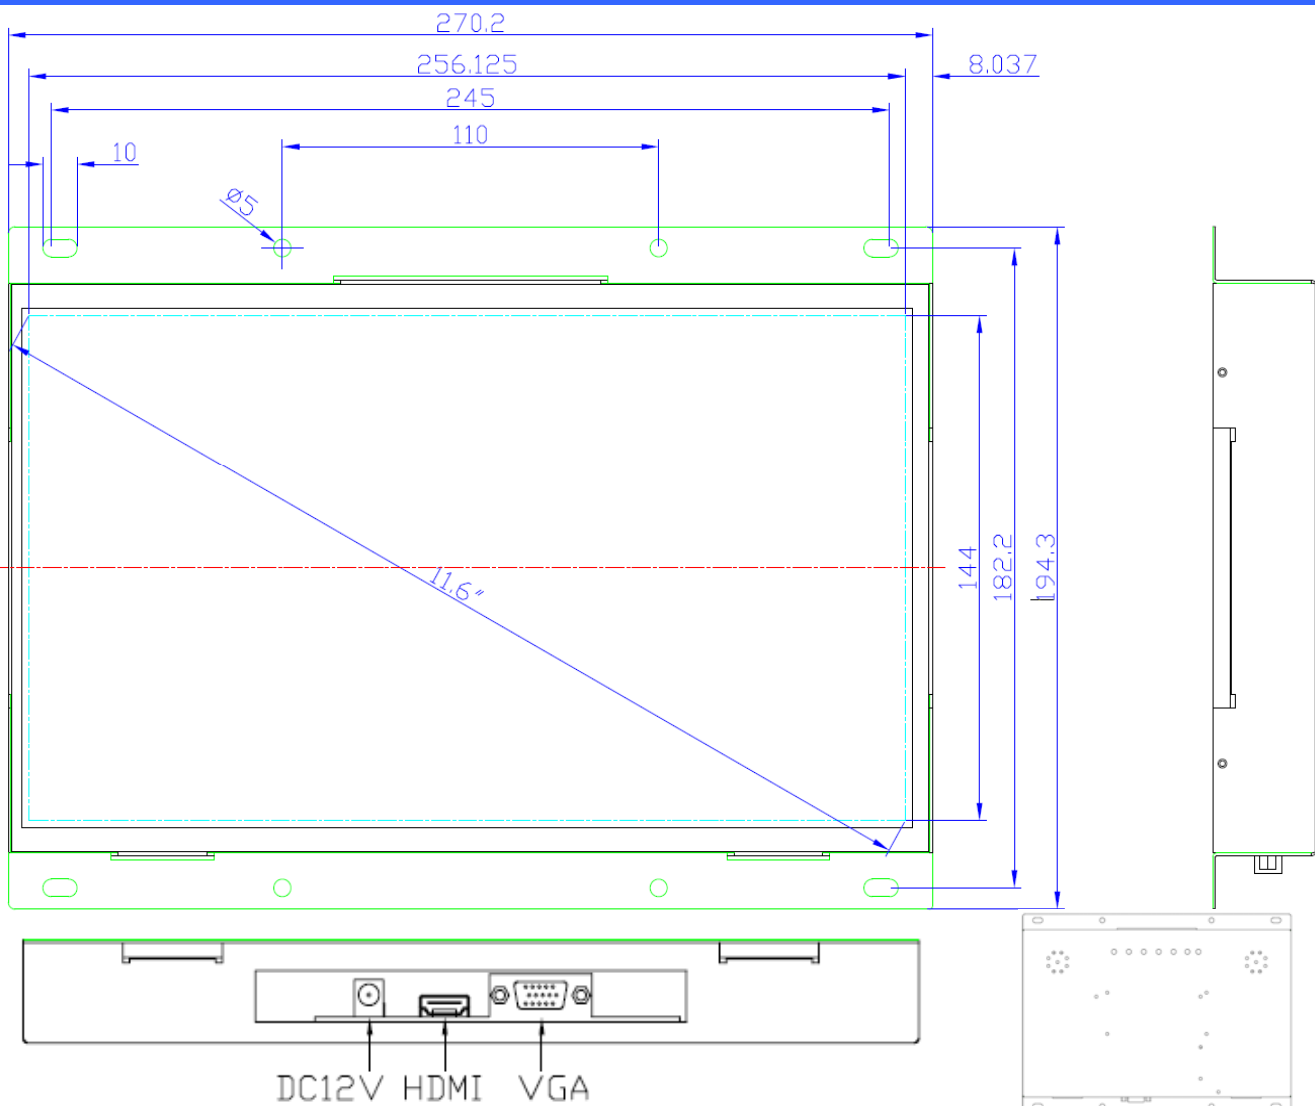

Mechanical Drawings