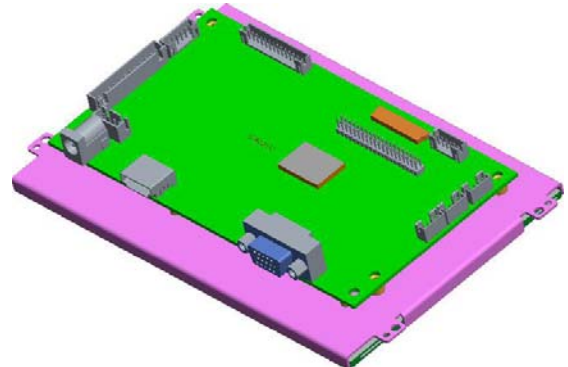

- > Commercial Tablet
- > Boxed Media Player
- > OpenFrame & All-in-One 1080P Player

● Point-of-Sale ● Industrial ● Commercial

7" Metallic OpenFrame Monitor With HDMI-in

Industrial Grade Monitor With High Resolution LCD Panel

LCD Panel Information

Screen size : 7" (Diagonal)
 Active area : 153.6(H) x 90.0(V) mm
 Max. Resolution : 1024 (H) x 600 (V)
 Brightness : 350 cd/m2
 Contrast ratio : 700 : 1
 Viewing angle : 85/85/85/85L/R/U/D)
 Aspect Ratio: 16:9

10.1" OpenFrame Monitor With HDMI-in

Industrial Grade Monitor With High Resolution LCD Panel & Vesa Mount

LCD Panel Information

Screen size : 10.1" (Diagonal)
 Active area : 222.72(H) x 125.28(V) mm
 Max. Resolution : 1280 (H) x 800 (V)
 Brightness : 350 cd/m²
 Contrast ratio : 800 : 1
 Viewing angle : 85/85/85/85(L/R/U/D)
 Aspect Ratio: 16:10

● Point-of-Sale ● Industrial ● Commercial

11.6" Metallic OpenFrame Monitor With HDMI-in

Industrial Grade Monitor With High Resolution LCD Panel

LCD Panel Information

Screen size : 11.6" (Diagonal)
 Active area : 256.32(W)×144.18(H) mm
 Max. Resolution : 1920(RGB)×1080
 Brightness : 350 cd/m2
 Contrast ratio : 700 : 1
 Viewing angle : 89/89/89/89(L/R/U/D)
 Aspect Ratio: 16:9
 *** Also available in 1366x768 pixels