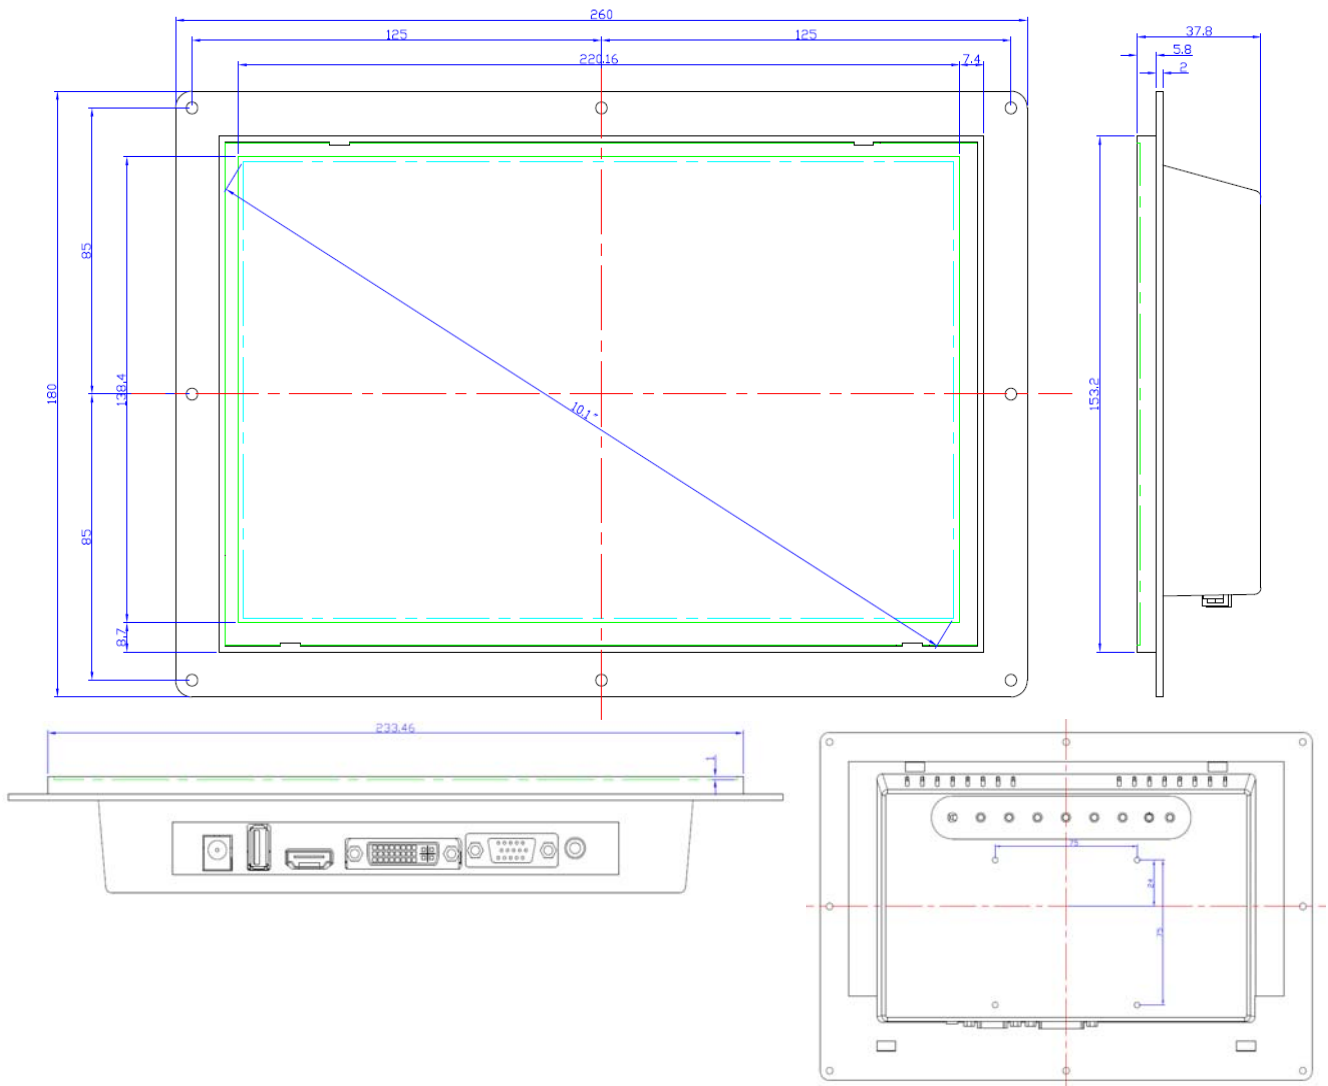

Mechanical Drawings