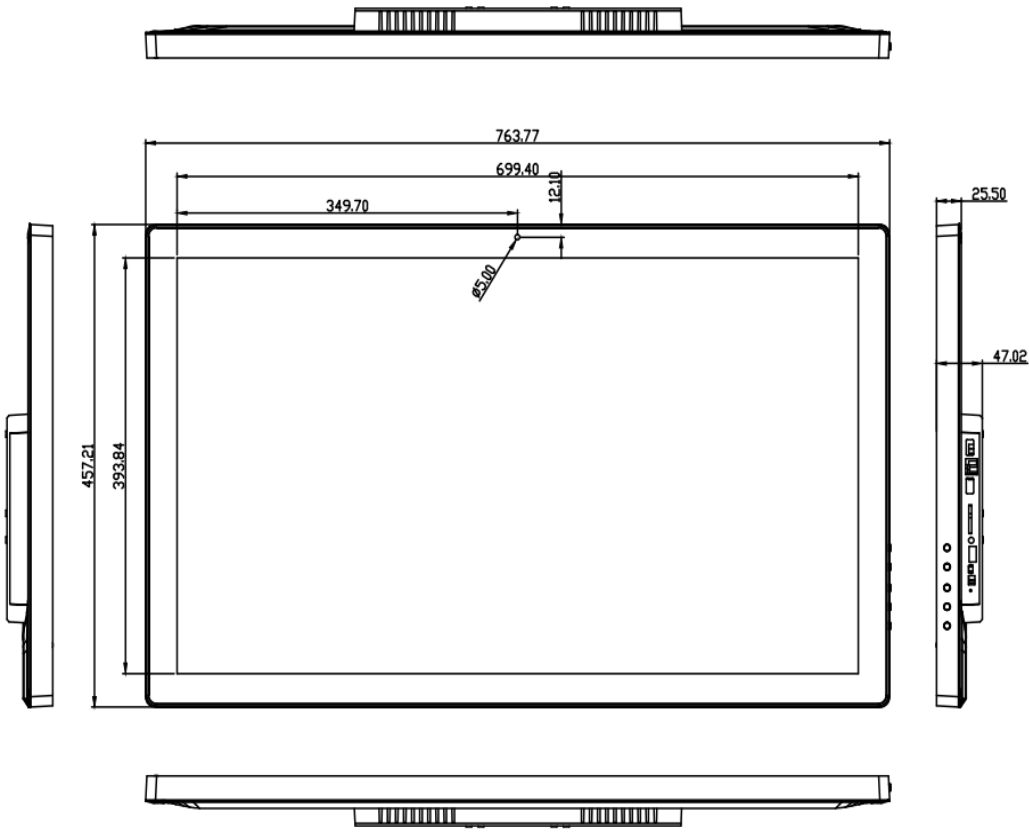

What Makes Us Different

Reliability Verification: Aging @ -20°C - 60°C for 72 hours

LCD Backlight Made Based on Calibrated Chromaticity Coordinates

Mechanical Drawings:

7-inch

10.1 inch

14-inch

15.6 inch

18.5 inch

21.5 inch

24-inch

27-inch

32-inch