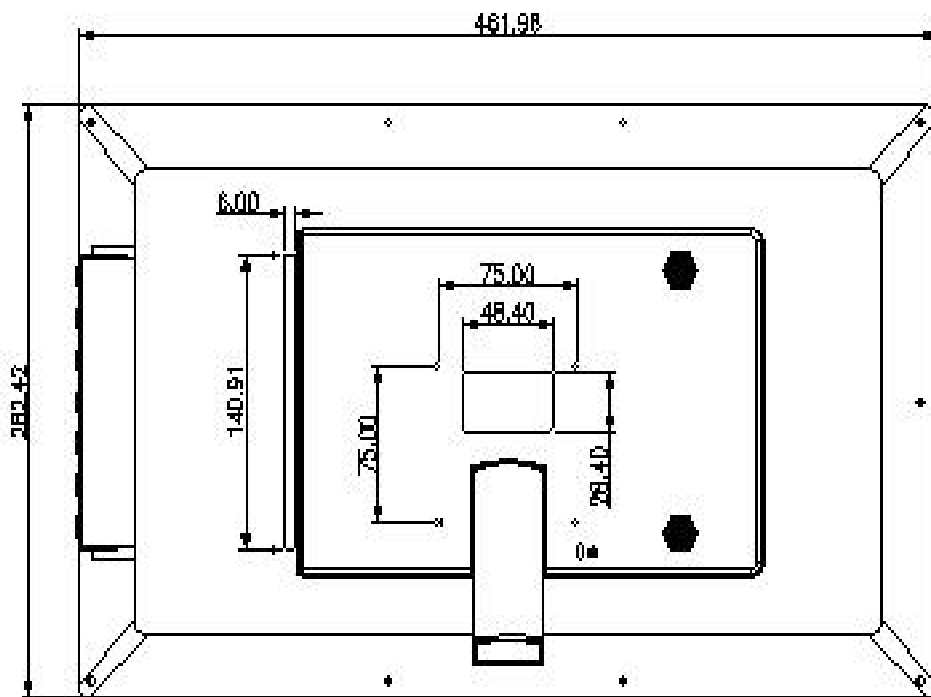

Others

Speaker	2X1W	7", 10.1"
	2X2W	14", 15.6", 18.5"
	2X3W	21.5", 24", 27", 32", 43"

LCD Panel & Mechanical

Model No.	MP701	MP1010	MP1400	MP1560	MP1850	MP2150	MP2400	MP2700	MP3200	MP4300	
Screen Size	7"	10.1" IPS / TN	14" IPS	15.6" IPS	18.5"	21.5" IPS	24"	27"	32"	43"	
Resolution	1024x600	1280x800/1024x600	1920x1080	1920x1080	1366x768	1920x1080	1920x1080	1920x1080	1920x1080	1920x1080	
Aspect Ratio	16:9	16:9	16:9	16:9	16:9	16:9	16:9	16:9	16:9	16:9	
Brightness CD/m2	250	300	300	300	300	300	300	300	300	300	
Contract Ratio	500:1	700:1	700:1	700:1	1000:1	1000:1	1000:1	1000:1	3000:1	3000:1	
Viewing Angle H/V	170/160	178/178	178/178	178/178	170/160	178/178	178/178	178/178	178/178	178/178	
Mounting	75mm vesa	75mm vesa	75mm vesa	75mm vesa	75mm vesa	100mm vesa	100 mm vesa	100mm vesa	100mm vesa	100mm vesa	
Housing	ABS Plastic							Metallic			
Battery Driven	Amlogic Only	Amlogic Only									
Activation Options	Motion Sensor, Push Button	Motion Sensor, Push Button	Motion Sensor, Push Button	Motion Sensor, Push Button	Motion Sensor, Push Button	Motion Sensor, Push Button	Motion Sensor, Push Button	Motion Sensor, Push Button	Motion Sensor, Push Button	Motion Sensor, Push Button	
AC Adapter	12V /1A	12V /1A	12V / 3A				12V /5A				
Dimension			355x228x32.6m	404x253x33.5m	468x288x37.5m	538x331x37.5m	595.5x363.1x43.6mm	663.73x400x41.1mm	763.77x457.21x47.02mm	TBA	
Weight/ Unit kgs			1.00	1.20	3.00	3.50	4.80	5.30	7.60	TBA	
Unit Packing			390x330x80mm	430x360x85mm	528x110x395m	600x120x425m				TBA	
Quantity / Carton			5	7	3	4				TBA	
Carton Size			430x410x370mm	620x440x375mm	54x35.5x41c	61.2x51x44cm				TBA	

What Makes Us Different

Reliability Verification: Aging @ -20°C - 60°C for 72 hours

LCD Backlight Made Based on Calibrated Chromaticity Coordinates

Mechanical Drawings:

7-inch

10.1 inch

14-inch

15.6 inch

18.5 inch

21.5 inch

24-inch

27-inch

32-inch