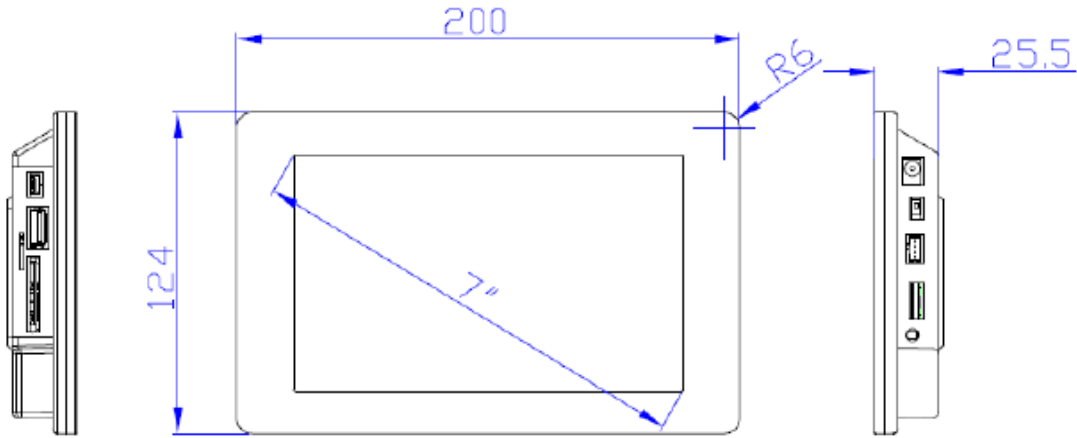

Others

Speaker	2X1W	7", 10.1"
	2X2W	14", 15.6", 18.5"
	2X3W	21.5", 24", 27", 32", 43"

LCD Panel & Mechanical

Model No.	MP701	MP1010	MP1400	MP1560	MP1850	MP2150	MP2400	MP2700	MP3200	MP4300	
Screen Size	7"	10.1" IPS / TN	14" IPS	15.6" IPS	18.5"	21.5" IPS	24"	27"	32"	43"	
Resolution	1024x600	1280x800/1024x600	1920x1080	1920x1080	1366x768	1920x1080	1920x1080	1920x1080	1920x1080	1920x1080	
Aspect Ratio	16:9	16:9	16:9	16:9	16:9	16:9	16:9	16:9	16:9	16:9	
Brightness CD/m2	250	300	300	300	300	300	300	300	300	300	
Contract Ratio	500:1	700:1	700:1	700:1	1000:1	1000:1	1000:1	1000:1	3000:1	3000:1	
Viewing Angle H/V	170/160	178/178	178/178	178/178	170/160	178/178	178/178	178/178	178/178	178/178	
Mounting	75mm vesa	75mm vesa	75mm vesa	75mm vesa	75mm vesa	100mm vesa	100 mm vesa	100mm vesa	100mm vesa	100mm vesa	
Housing	ABS Plastic							Metallic			
Battery Driven	Amlogic Only	Amlogic Only									
Activation Options	Motion Sensor, Push Button	Motion Sensor, Push Button	Motion Sensor, Push Button	Motion Sensor, Push Button	Motion Sensor, Push Button	Motion Sensor, Push Button	Motion Sensor, Push Button	Motion Sensor, Push Button	Motion Sensor, Push Button	Motion Sensor, Push Button	
AC Adapter	12V /1A	12V /1A	12V / 3A				12V /5A				
Dimension			355x228x32.6m	404x253x33.5m	468x288x37.5m	538x331x37.5m	595.5x363.1x43.6mm	663.73x400x41.1mm	763.77x457.21x47.02mm	TBA	
Weight/ Unit kgs			1.00	1.20	3.00	3.50	4.80	5.30	7.60	TBA	
Unit Packing			390x330x80mm	430x360x85mm	528x110x395m	600x120x425m				TBA	
Quantity / Carton			5	7	3	4				TBA	
Carton Size			430x410x370mm	620x440x375mm	54x35.5x41c	61.2x51x44cm				TBA	

What Makes Us Different

Reliability Verification: Aging @ -20°C - 60°C for 72 hours

LCD Backlight Made Based on Calibrated Chromaticity Coordinates

Mechanical Drawings:

7-inch

10.1 inch

14-inch

15.6 inch