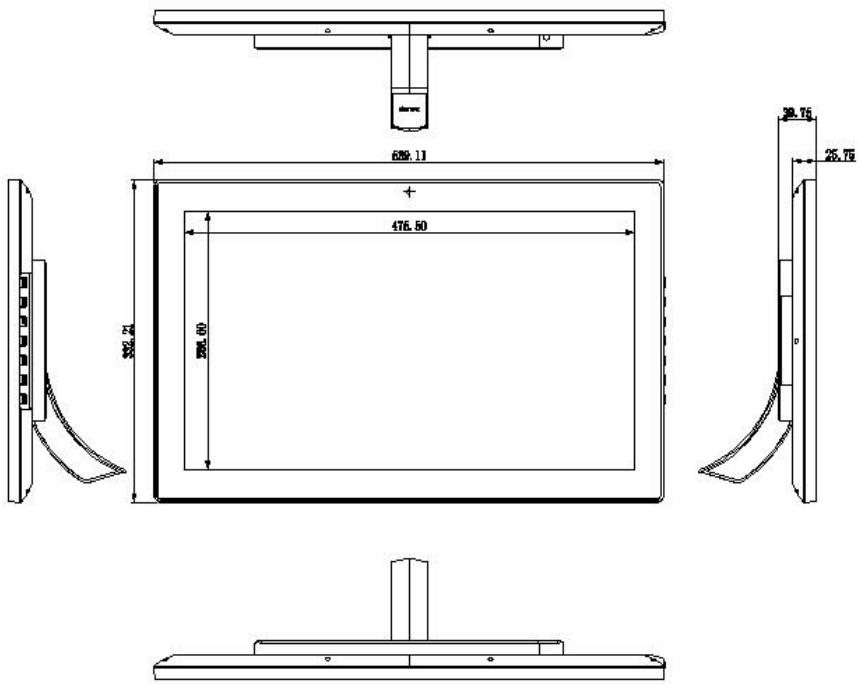

What Makes Us Different

Reliability Verification: Aging @ -20°C - 60°C for 72 hours

LCD Backlight Made Based on Calibrated Chromaticity Coordinates

Mechanical Drawings:

7-inch

10.1 inch

14-inch

15.6 inch

18.5 inch

21.5 inch

24-inch

27-inch

32-inch