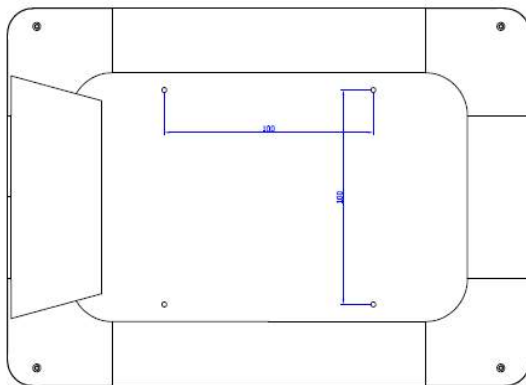

Others

Speaker	2X1W	7", 10.1"
	2X2W	14", 15.6", 18.5"
	2X3W	21.5", 24", 27", 32", 43"

LCD Panel & Mechanical

Model No.	MP701	MP1010	MP1400	MP1560	MP1850	MP2150	MP2400	MP2700	MP3200	MP4300	
Screen Size	7"	10.1" IPS / TN	14" IPS	15.6" IPS	18.5"	21.5" IPS	24"	27"	32"	43"	
Resolution	1024x600	1280x800/1024x600	1920x1080	1920x1080	1366x768	1920x1080	1920x1080	1920x1080	1920x1080	1920x1080	
Aspect Ratio	16:9	16:9	16:9	16:9	16:9	16:9	16:9	16:9	16:9	16:9	
Brightness CD/m2	250	300	300	300	300	300	300	300	300	300	
Contract Ratio	500:1	700:1	700:1	700:1	1000:1	1000:1	1000:1	1000:1	3000:1	3000:1	
Viewing Angle H/V	170/160	178/178	178/178	178/178	170/160	178/178	178/178	178/178	178/178	178/178	
Mounting	75mm vesa	75mm vesa	75mm vesa	75mm vesa	75mm vesa	100mm vesa	100 mm vesa	100mm vesa	100mm vesa	100mm vesa	
Housing	ABS Plastic							Metallic			
Battery Driven	Amlogic Only	Amlogic Only									
Activation Options	Motion Sensor, Push Button	Motion Sensor, Push Button	Motion Sensor, Push Button	Motion Sensor, Push Button	Motion Sensor, Push Button	Motion Sensor, Push Button	Motion Sensor, Push Button	Motion Sensor, Push Button	Motion Sensor, Push Button	Motion Sensor, Push Button	
AC Adapter	12V /1A	12V /1A	12V / 3A				12V /5A				
Dimension			355x228x32.6m	404x253x33.5m	468x288x37.5m	538x331x37.5m	595.5x363.1x43.6mm	663.73x400x41.1mm	763.77x457.21x47.02mm	TBA	
Weight/ Unit kgs			1.00	1.20	3.00	3.50	4.80	5.30	7.60	TBA	
Unit Packing			390x330x80mm	430x360x85mm	528x110x395m	600x120x425m				TBA	
Quantity / Carton			5	7	3	4				TBA	
Carton Size			430x410x370mm	620x440x375mm	54x35.5x41c	61.2x51x44cm				TBA	

What Makes Us Different

Reliability Verification: Aging @ -20°C - 60°C for 72 hours

LCD Backlight Made Based on Calibrated Chromaticity Coordinates

Mechanical Drawings:

7-inch

10.1 inch

14-inch

15.6 inch

18.5 inch

21.5 inch

24-inch

27-inch

32-inch