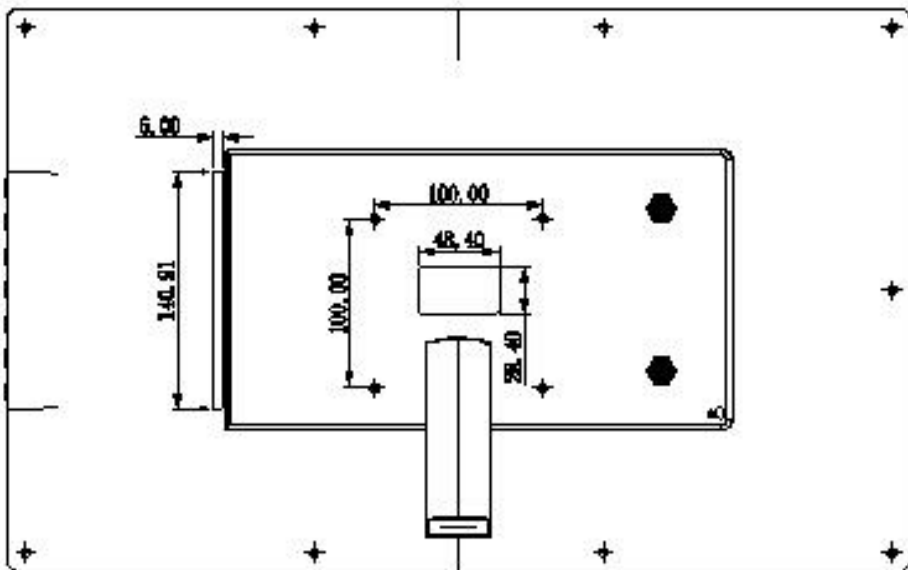

What Makes Us Different

Reliability Verification: Aging @ -20°C - 60°C for 72 hours

LCD Backlight Made Based on Calibrated Chromaticity Coordinates

Mechanical Drawings:

7-inch

10.1 inch

14-inch

15.6 inch

18.5 inch

21.5 inch

24-inch

27-inch

32-inch