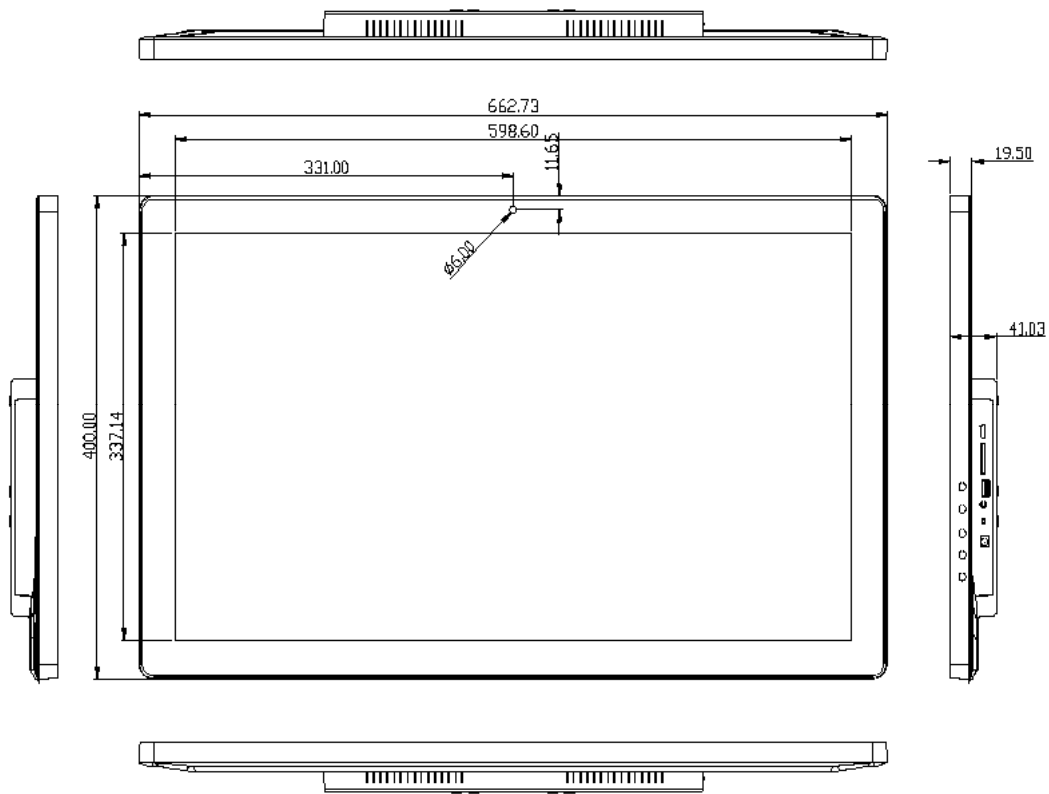

Others

Speaker	2X1W	7", 10.1"
	2X2W	14", 15.6", 18.5"
	2X3W	21.5", 24", 27", 32", 43"

LCD Panel & Mechanical

Model No.	MP701	MP1010	MP1400	MP1560	MP1850	MP2150	MP2400	MP2700	MP3200	MP4300	
Screen Size	7"	10.1" IPS / TN	14" IPS	15.6" IPS	18.5"	21.5" IPS	24"	27"	32"	43"	
Resolution	1024x600	1280x800/1024x600	1920x1080	1920x1080	1366x768	1920x1080	1920x1080	1920x1080	1920x1080	1920x1080	
Aspect Ratio	16:9	16:9	16:9	16:9	16:9	16:9	16:9	16:9	16:9	16:9	
Brightness CD/m2	250	300	300	300	300	300	300	300	300	300	
Contract Ratio	500:1	700:1	700:1	700:1	1000:1	1000:1	1000:1	1000:1	3000:1	3000:1	
Viewing Angle H/V	170/160	178/178	178/178	178/178	170/160	178/178	178/178	178/178	178/178	178/178	
Mounting	75mm vesa	75mm vesa	75mm vesa	75mm vesa	75mm vesa	100mm vesa	100 mm vesa	100mm vesa	100mm vesa	100mm vesa	
Housing	ABS Plastic							Metallic			
Battery Driven	Amlogic Only	Amlogic Only									
Activation Options	Motion Sensor, Push Button	Motion Sensor, Push Button	Motion Sensor, Push Button	Motion Sensor, Push Button	Motion Sensor, Push Button	Motion Sensor, Push Button	Motion Sensor, Push Button	Motion Sensor, Push Button	Motion Sensor, Push Button	Motion Sensor, Push Button	
AC Adapter	12V /1A	12V /1A	12V / 3A				12V /5A				
Dimension			355x228x32.6m	404x253x33.5m	468x288x37.5m	538x331x37.5m	595.5x363.1x43.6mm	663.73x400x41.1mm	763.77x457.21x47.02mm	TBA	
Weight/ Unit kgs			1.00	1.20	3.00	3.50	4.80	5.30	7.60	TBA	
Unit Packing			390x330x80mm	430x360x85mm	528x110x395m	600x120x425m				TBA	
Quantity / Carton			5	7	3	4				TBA	
Carton Size			430x410x370mm	620x440x375mm	54x35.5x41c	61.2x51x44cm				TBA	

What Makes Us Different

Reliability Verification: Aging @ -20°C - 60°C for 72 hours

LCD Backlight Made Based on Calibrated Chromaticity Coordinates

Mechanical Drawings:

7-inch

10.1 inch

14-inch

15.6 inch

18.5 inch

21.5 inch

24-inch

27-inch

32-inch