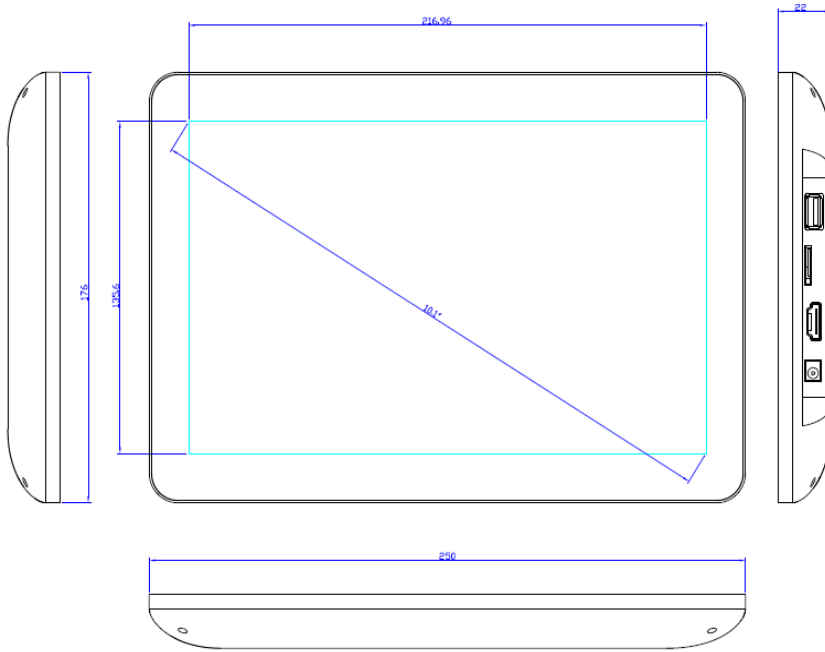

Others

Speaker	2X1W	7", 10.1"
	2X2W	14", 15.6", 18.5"
	2X3W	21.5", 24", 27", 32", 43"

LCD Panel & Mechanical

Model No.	MP701	MP1010	MP1400	MP1560	MP1850	MP2150	MP2400	MP2700	MP3200	MP4300	
Screen Size	7"	10.1" IPS / TN	14" IPS	15.6" IPS	18.5"	21.5" IPS	24"	27"	32"	43"	
Resolution	1024x600	1280x800/1024x600	1920x1080	1920x1080	1366x768	1920x1080	1920x1080	1920x1080	1920x1080	1920x1080	
Aspect Ratio	16:9	16:9	16:9	16:9	16:9	16:9	16:9	16:9	16:9	16:9	
Brightness CD/m2	250	300	300	300	300	300	300	300	300	300	
Contract Ratio	500:1	700:1	700:1	700:1	1000:1	1000:1	1000:1	1000:1	3000:1	3000:1	
Viewing Angle H/V	170/160	178/178	178/178	178/178	170/160	178/178	178/178	178/178	178/178	178/178	
Mounting	75mm vesa	75mm vesa	75mm vesa	75mm vesa	75mm vesa	100mm vesa	100 mm vesa	100mm vesa	100mm vesa	100mm vesa	
Housing	ABS Plastic							Metallic			
Battery Driven	Amlogic Only	Amlogic Only									
Activation Options	Motion Sensor, Push Button	Motion Sensor, Push Button	Motion Sensor, Push Button	Motion Sensor, Push Button	Motion Sensor, Push Button	Motion Sensor, Push Button	Motion Sensor, Push Button	Motion Sensor, Push Button	Motion Sensor, Push Button	Motion Sensor, Push Button	
AC Adapter	12V /1A	12V /1A	12V / 3A				12V /5A				
Dimension			355x228x32.6m	404x253x33.5m	468x288x37.5m	538x331x37.5m	595.5x363.1x43.6mm	663.73x400x41.1mm	763.77x457.21x47.02mm	TBA	
Weight/ Unit kgs			1.00	1.20	3.00	3.50	4.80	5.30	7.60	TBA	
Unit Packing			390x330x80mm	430x360x85mm	528x110x395m	600x120x425m				TBA	
Quantity / Carton			5	7	3	4				TBA	
Carton Size			430x410x370mm	620x440x375mm	54x35.5x41c	61.2x51x44cm				TBA	

What Makes Us Different

Reliability Verification: Aging @ -20°C - 60°C for 72 hours

LCD Backlight Made Based on Calibrated Chromaticity Coordinates

Mechanical Drawings:

7-inch

10.1 inch

14-inch

15.6 inch

18.5 inch

21.5 inch

24-inch

27-inch

32-inch