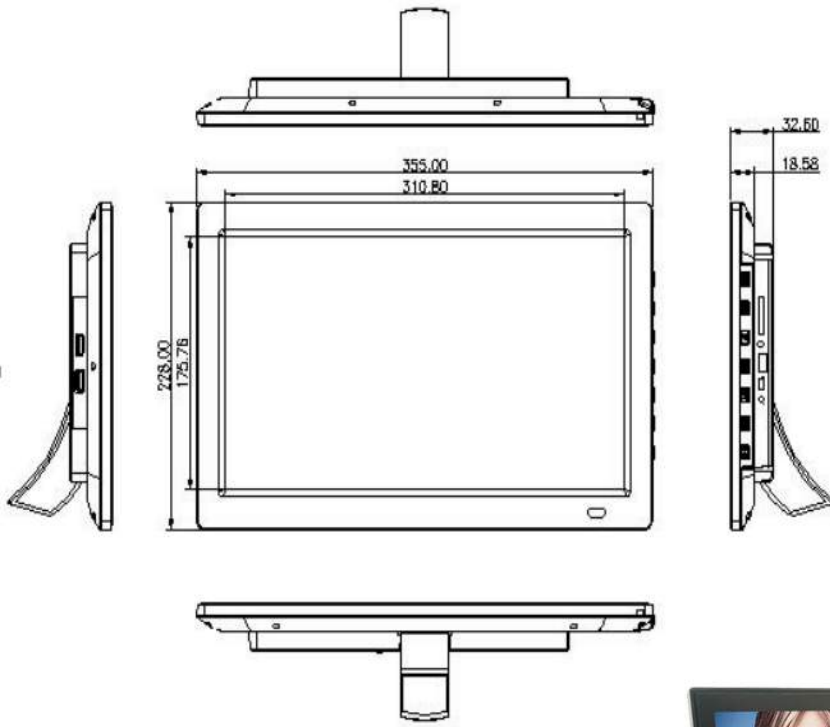

Others

Speaker	2X1W	7", 10.1"
	2X2W	14", 15.6", 18.5"
	2X3W	21.5", 24", 27", 32", 43"

LCD Panel & Mechanical

Model No.	MP701	MP1010	MP1400	MP1560	MP1850	MP2150	MP2400	MP2700	MP3200	MP4300	
Screen Size	7"	10.1" IPS / TN	14" IPS	15.6" IPS	18.5"	21.5" IPS	24"	27"	32"	43"	
Resolution	1024x600	1280x800/1024x600	1920x1080	1920x1080	1366x768	1920x1080	1920x1080	1920x1080	1920x1080	1920x1080	
Aspect Ratio	16:9	16:9	16:9	16:9	16:9	16:9	16:9	16:9	16:9	16:9	
Brightness CD/m2	250	300	300	300	300	300	300	300	300	300	
Contract Ratio	500:1	700:1	700:1	700:1	1000:1	1000:1	1000:1	1000:1	3000:1	3000:1	
Viewing Angle H/V	170/160	178/178	178/178	178/178	170/160	178/178	178/178	178/178	178/178	178/178	
Mounting	75mm vesa	75mm vesa	75mm vesa	75mm vesa	75mm vesa	100mm vesa	100 mm vesa	100mm vesa	100mm vesa	100mm vesa	
Housing	ABS Plastic							Metallic			
Battery Driven	Amlogic Only	Amlogic Only									
Activation Options	Motion Sensor, Push Button	Motion Sensor, Push Button	Motion Sensor, Push Button	Motion Sensor, Push Button	Motion Sensor, Push Button	Motion Sensor, Push Button	Motion Sensor, Push Button	Motion Sensor, Push Button	Motion Sensor, Push Button	Motion Sensor, Push Button	
AC Adapter	12V /1A	12V /1A	12V / 3A				12V /5A				
Dimension			355x228x32.6m	404x253x33.5m	468x288x37.5m	538x331x37.5m	595.5x363.1x43.6mm	663.73x400x41.1mm	763.77x457.21x47.02mm	TBA	
Weight/ Unit kgs			1.00	1.20	3.00	3.50	4.80	5.30	7.60	TBA	
Unit Packing			390x330x80mm	430x360x85mm	528x110x395m	600x120x425m				TBA	
Quantity / Carton			5	7	3	4				TBA	
Carton Size			430x410x370mm	620x440x375mm	54x35.5x41c	61.2x51x44cm				TBA	

What Makes Us Different

Reliability Verification: Aging @ -20°C - 60°C for 72 hours

LCD Backlight Made Based on Calibrated Chromaticity Coordinates

Mechanical Drawings:

7-inch

10.1 inch

14-inch

15.6 inch

18.5 inch

21.5 inch

24-inch

27-inch

32-inch