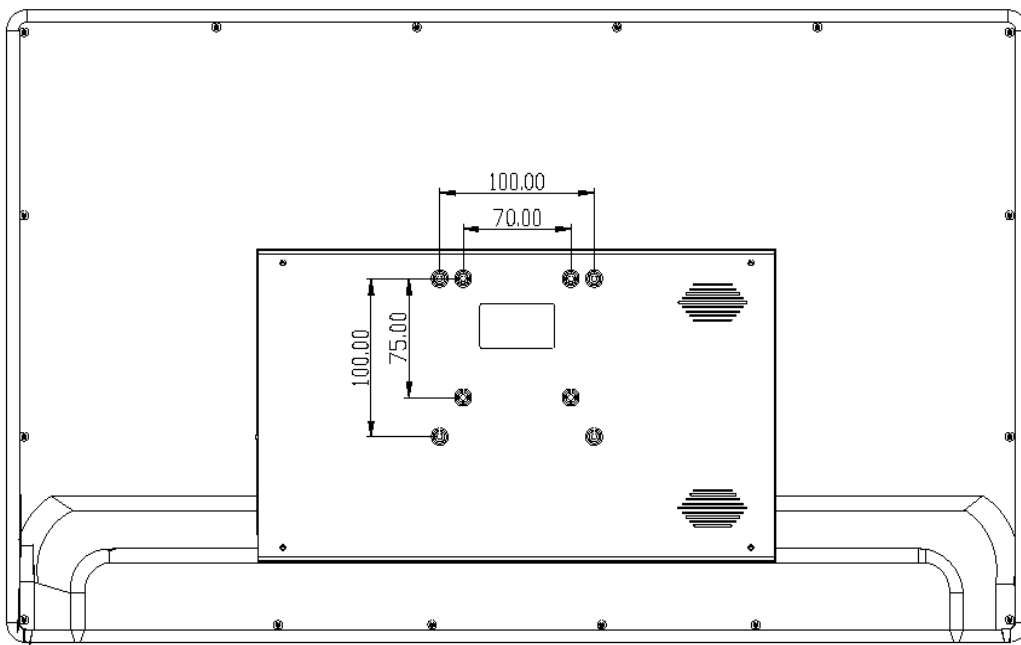

What Makes Us Different

Reliability Verification: Aging @ -20°C - 60°C for 72 hours

LCD Backlight Made Based on Calibrated Chromaticity Coordinates

Mechanical Drawings:

7-inch

10.1 inch

14-inch

15.6 inch

18.5 inch

21.5 inch

24-inch

27-inch

32-inch