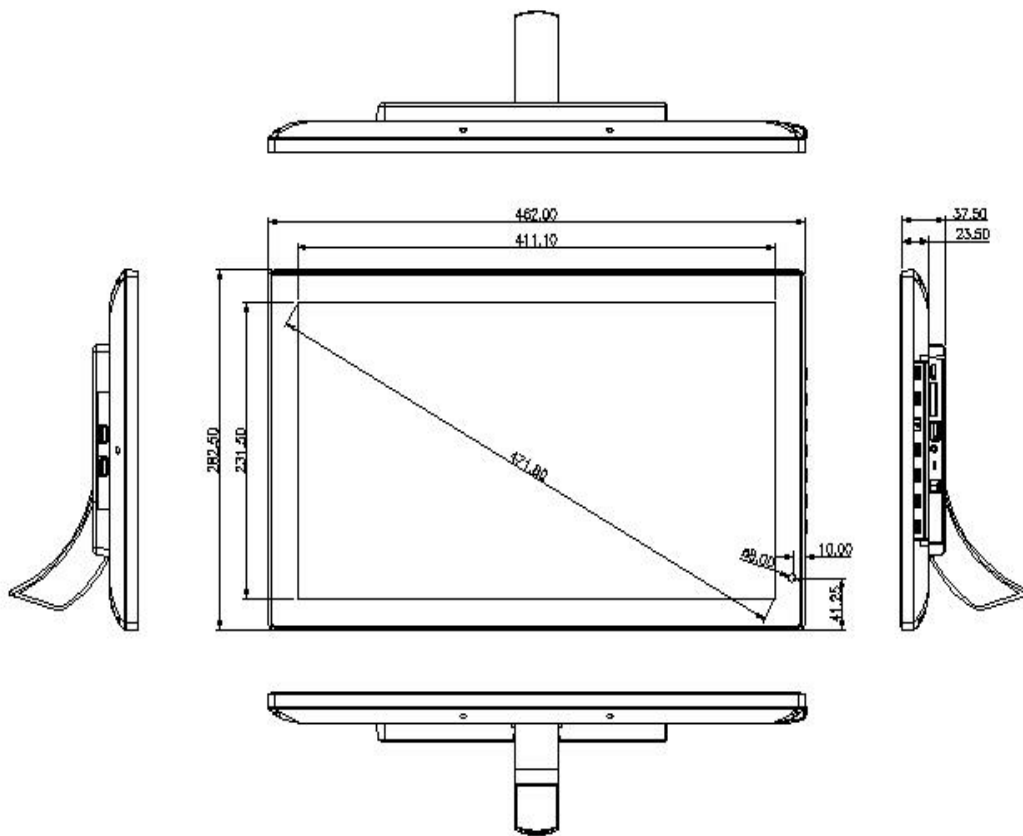

Others

Speaker	2X1W	7", 10.1"
	2X2W	14", 15.6", 18.5"
	2X3W	21.5", 24", 27", 32", 43"

LCD Panel & Mechanical

Model No.	MP701	MP1010	MP1400	MP1560	MP1850	MP2150	MP2400	MP2700	MP3200	MP4300	
Screen Size	7"	10.1" IPS / TN	14" IPS	15.6" IPS	18.5"	21.5" IPS	24"	27"	32"	43"	
Resolution	1024x600	1280x800/1024x600	1920x1080	1920x1080	1366x768	1920x1080	1920x1080	1920x1080	1920x1080	1920x1080	
Aspect Ratio	16:9	16:9	16:9	16:9	16:9	16:9	16:9	16:9	16:9	16:9	
Brightness CD/m2	250	300	300	300	300	300	300	300	300	300	
Contract Ratio	500:1	700:1	700:1	700:1	1000:1	1000:1	1000:1	1000:1	3000:1	3000:1	
Viewing Angle H/V	170/160	178/178	178/178	178/178	170/160	178/178	178/178	178/178	178/178	178/178	
Mounting	75mm vesa	75mm vesa	75mm vesa	75mm vesa	75mm vesa	100mm vesa	100 mm vesa	100mm vesa	100mm vesa	100mm vesa	
Housing	ABS Plastic							Metallic			
Battery Driven	Amlogic Only	Amlogic Only									
Activation Options	Motion Sensor, Push Button	Motion Sensor, Push Button	Motion Sensor, Push Button	Motion Sensor, Push Button	Motion Sensor, Push Button	Motion Sensor, Push Button	Motion Sensor, Push Button	Motion Sensor, Push Button	Motion Sensor, Push Button	Motion Sensor, Push Button	
AC Adapter	12V /1A	12V /1A	12V / 3A				12V /5A				
Dimension			355x228x32.6m	404x253x33.5m	468x288x37.5m	538x331x37.5m	595.5x363.1x43.6mm	663.73x400x41.1mm	763.77x457.21x47.02mm	TBA	
Weight/ Unit kgs			1.00	1.20	3.00	3.50	4.80	5.30	7.60	TBA	
Unit Packing			390x330x80mm	430x360x85mm	528x110x395m	600x120x425m				TBA	
Quantity / Carton			5	7	3	4				TBA	
Carton Size			430x410x370mm	620x440x375mm	54x35.5x41c	61.2x51x44cm				TBA	

What Makes Us Different

Reliability Verification: Aging @ -20°C - 60°C for 72 hours

LCD Backlight Made Based on Calibrated Chromaticity Coordinates

Mechanical Drawings:

7-inch

10.1 inch

14-inch

15.6 inch

18.5 inch

21.5 inch

24-inch

27-inch

32-inch