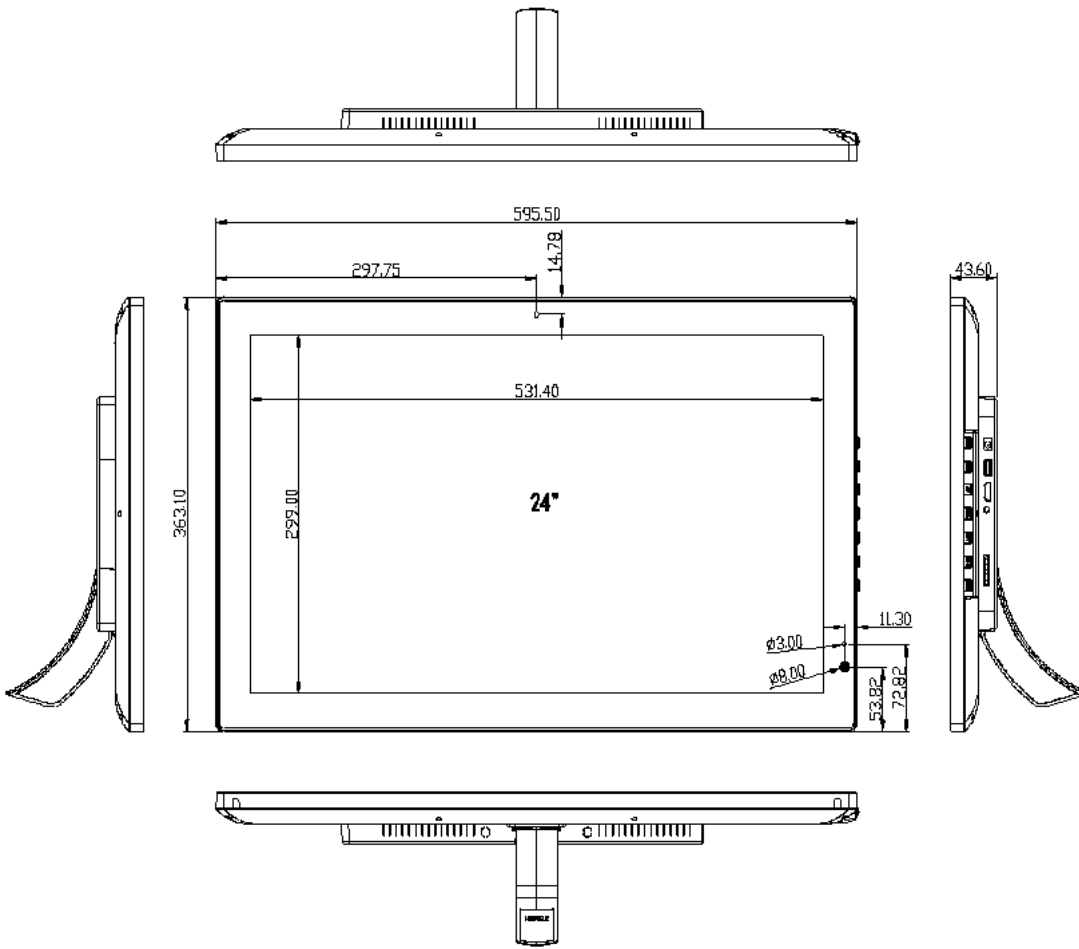

What Makes Us Different

Reliability Verification: Aging @ -20°C - 60°C for 72 hours

LCD Backlight Made Based on Calibrated Chromaticity Coordinates

Mechanical Drawings:

7-inch

10.1 inch

14-inch

15.6 inch

18.5 inch

21.5 inch

24-inch

27-inch

32-inch