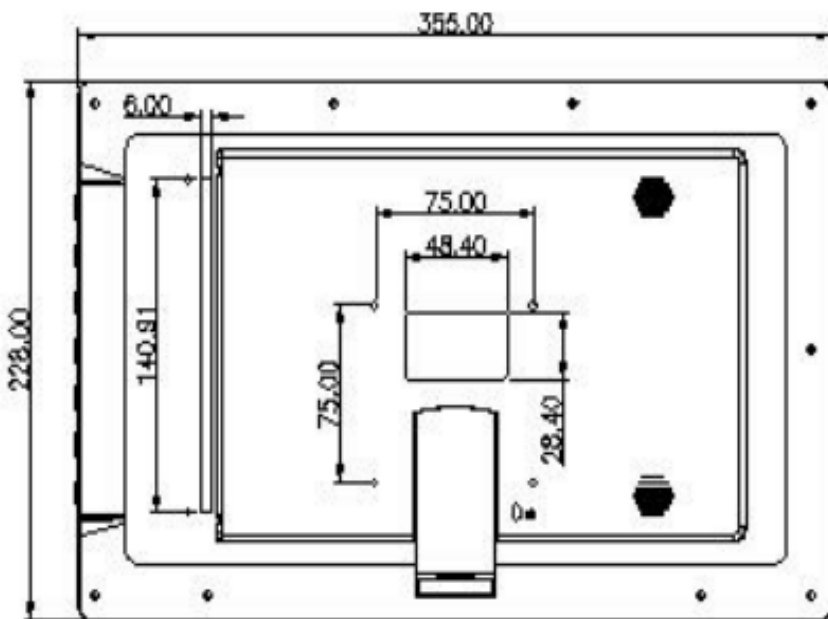

Others

Speaker	2X1W	7", 10.1"
	2X2W	14", 15.6", 18.5"
	2X3W	21.5", 24", 27", 32", 43"

LCD Panel & Mechanical

Model No.	MP701	MP1010	MP1400	MP1560	MP1850	MP2150	MP2400	MP2700	MP3200	MP4300	
Screen Size	7"	10.1" IPS / TN	14" IPS	15.6" IPS	18.5"	21.5" IPS	24"	27"	32"	43"	
Resolution	1024x600	1280x800/1024x600	1920x1080	1920x1080	1366x768	1920x1080	1920x1080	1920x1080	1920x1080	1920x1080	
Aspect Ratio	16:9	16:9	16:9	16:9	16:9	16:9	16:9	16:9	16:9	16:9	
Brightness CD/m2	250	300	300	300	300	300	300	300	300	300	
Contract Ratio	500:1	700:1	700:1	700:1	1000:1	1000:1	1000:1	1000:1	3000:1	3000:1	
Viewing Angle H/V	170/160	178/178	178/178	178/178	170/160	178/178	178/178	178/178	178/178	178/178	
Mounting	75mm vesa	75mm vesa	75mm vesa	75mm vesa	75mm vesa	100mm vesa	100 mm vesa	100mm vesa	100mm vesa	100mm vesa	
Housing	ABS Plastic							Metallic			
Battery Driven	Amlogic Only	Amlogic Only									
Activation Options	Motion Sensor, Push Button	Motion Sensor, Push Button	Motion Sensor, Push Button	Motion Sensor, Push Button	Motion Sensor, Push Button	Motion Sensor, Push Button	Motion Sensor, Push Button	Motion Sensor, Push Button	Motion Sensor, Push Button	Motion Sensor, Push Button	
AC Adapter	12V /1A	12V /1A	12V / 3A				12V /5A				
Dimension			355x228x32.6m	404x253x33.5m	468x288x37.5m	538x331x37.5m	595.5x363.1x43.6mm	663.73x400x41.1mm	763.77x457.21x47.02mm	TBA	
Weight/ Unit kgs			1.00	1.20	3.00	3.50	4.80	5.30	7.60	TBA	
Unit Packing			390x330x80mm	430x360x85mm	528x110x395m	600x120x425m				TBA	
Quantity / Carton			5	7	3	4				TBA	
Carton Size			430x410x370mm	620x440x375mm	54x35.5x41c	61.2x51x44cm				TBA	

What Makes Us Different

Reliability Verification: Aging @ -20°C - 60°C for 72 hours

LCD Backlight Made Based on Calibrated Chromaticity Coordinates

Mechanical Drawings:

7-inch

10.1 inch

14-inch

15.6 inch

18.5 inch

21.5 inch

24-inch

27-inch

32-inch