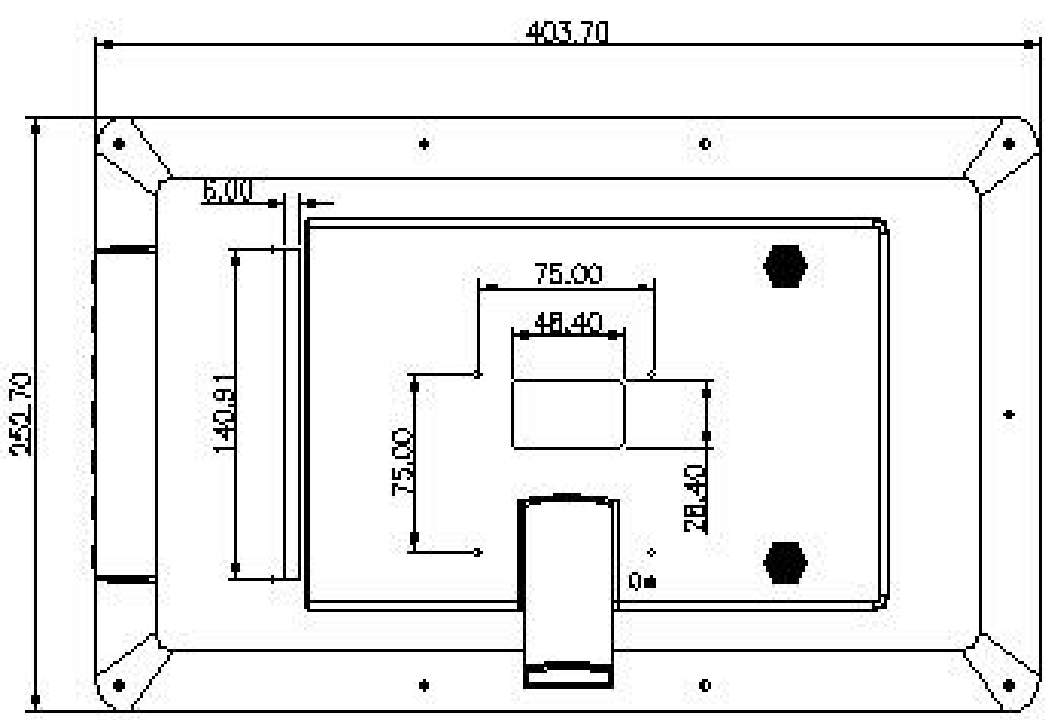

What Makes Us Different

Reliability Verification: Aging @ -20°C - 60°C for 72 hours

LCD Backlight Made Based on Calibrated Chromaticity Coordinates

Mechanical Drawings:

7-inch

10.1 inch

14-inch

15.6 inch

18.5 inch

21.5 inch

24-inch

27-inch

32-inch