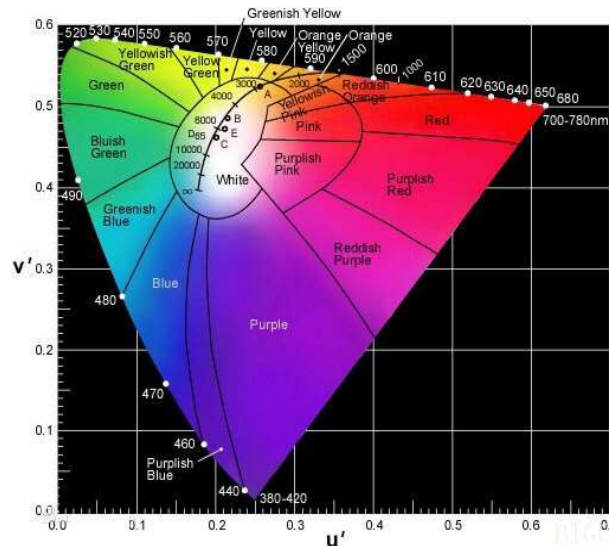

What Makes Us Different

Reliability Verification: Aging @ -20°C - 60°C for 72 hours

LCD Backlight Made Based on Calibrated Chromaticity Coordinates

Mechanical Drawings:

7-inch

10.1 inch

14-inch

15.6 inch