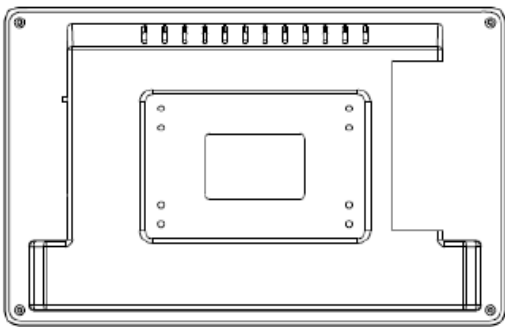

Mechanical Drawings:

7-inch