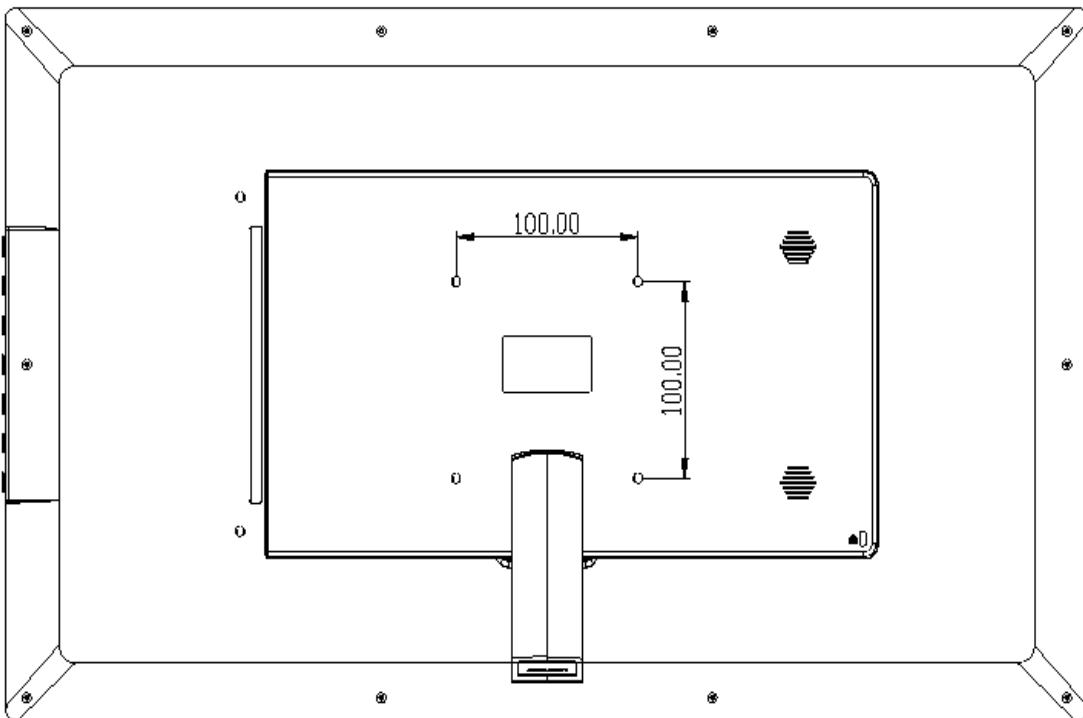

What Makes Us Different

Reliability Verification: Aging @ -20°C - 60°C for 72 hours

LCD Backlight Made Based on Calibrated Chromaticity Coordinates

Mechanical Drawings:

7-inch

10.1 inch

14-inch

15.6 inch

18.5 inch

21.5 inch

24-inch

27-inch

32-inch