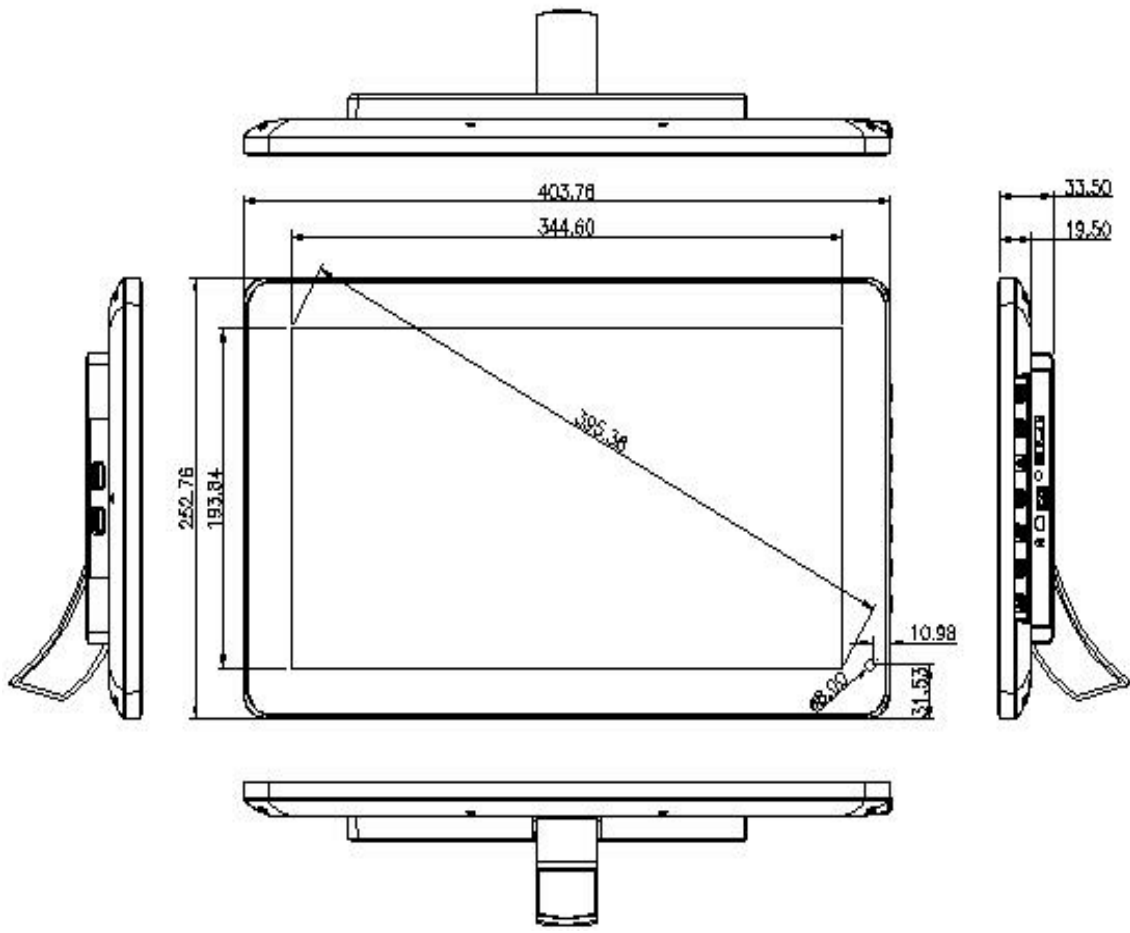

Others

Speaker	2X1W	7", 10.1"
	2X2W	14", 15.6", 18.5"
	2X3W	21.5", 24", 27", 32", 43"

LCD Panel & Mechanical

Model No.	MP701	MP1010	MP1400	MP1560	MP1850	MP2150	MP2400	MP2700	MP3200	MP4300	
Screen Size	7"	10.1" IPS / TN	14" IPS	15.6" IPS	18.5"	21.5" IPS	24"	27"	32"	43"	
Resolution	1024x600	1280x800/1024x600	1920x1080	1920x1080	1366x768	1920x1080	1920x1080	1920x1080	1920x1080	1920x1080	
Aspect Ratio	16:9	16:9	16:9	16:9	16:9	16:9	16:9	16:9	16:9	16:9	
Brightness CD/m2	250	300	300	300	300	300	300	300	300	300	
Contract Ratio	500:1	700:1	700:1	700:1	1000:1	1000:1	1000:1	1000:1	3000:1	3000:1	
Viewing Angle H/V	170/160	178/178	178/178	178/178	170/160	178/178	178/178	178/178	178/178	178/178	
Mounting	75mm vesa	75mm vesa	75mm vesa	75mm vesa	75mm vesa	100mm vesa	100 mm vesa	100mm vesa	100mm vesa	100mm vesa	
Housing	ABS Plastic							Metallic			
Battery Driven	Amlogic Only	Amlogic Only									
Activation Options	Motion Sensor, Push Button	Motion Sensor, Push Button	Motion Sensor, Push Button	Motion Sensor, Push Button	Motion Sensor, Push Button	Motion Sensor, Push Button	Motion Sensor, Push Button	Motion Sensor, Push Button	Motion Sensor, Push Button	Motion Sensor, Push Button	
AC Adapter	12V /1A	12V /1A	12V / 3A				12V /5A				
Dimension			355x228x32.6m	404x253x33.5m	468x288x37.5m	538x331x37.5m	595.5x363.1x43.6mm	663.73x400x41.1mm	763.77x457.21x47.02mm	TBA	
Weight/ Unit kgs			1.00	1.20	3.00	3.50	4.80	5.30	7.60	TBA	
Unit Packing			390x330x80mm	430x360x85mm	528x110x395m	600x120x425m				TBA	
Quantity / Carton			5	7	3	4				TBA	
Carton Size			430x410x370mm	620x440x375mm	54x35.5x41c	61.2x51x44cm				TBA	

What Makes Us Different

Reliability Verification: Aging @ -20°C - 60°C for 72 hours

LCD Backlight Made Based on Calibrated Chromaticity Coordinates

Mechanical Drawings:

7-inch

10.1 inch

14-inch

15.6 inch

18.5 inch

21.5 inch

24-inch

27-inch

32-inch