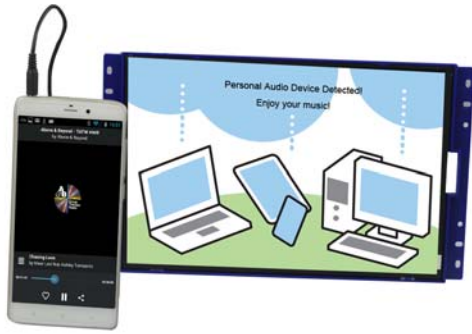

Open Frame

File formats include FLAC, WAV, and MP3

Plays high bit rate MP3 files (up to 320 kbps) ideal for demonstrating superior quality headphones
Simple controls for music and volume adjustments invite the shopper to interact with merchandise
Retail-hardened selector buttons are user friendly and withstand heavy use

CONNECT:
AudioJack In-Out
Triggerbuttons
Digital SPDIF
Coax
SD card
LCD Screen