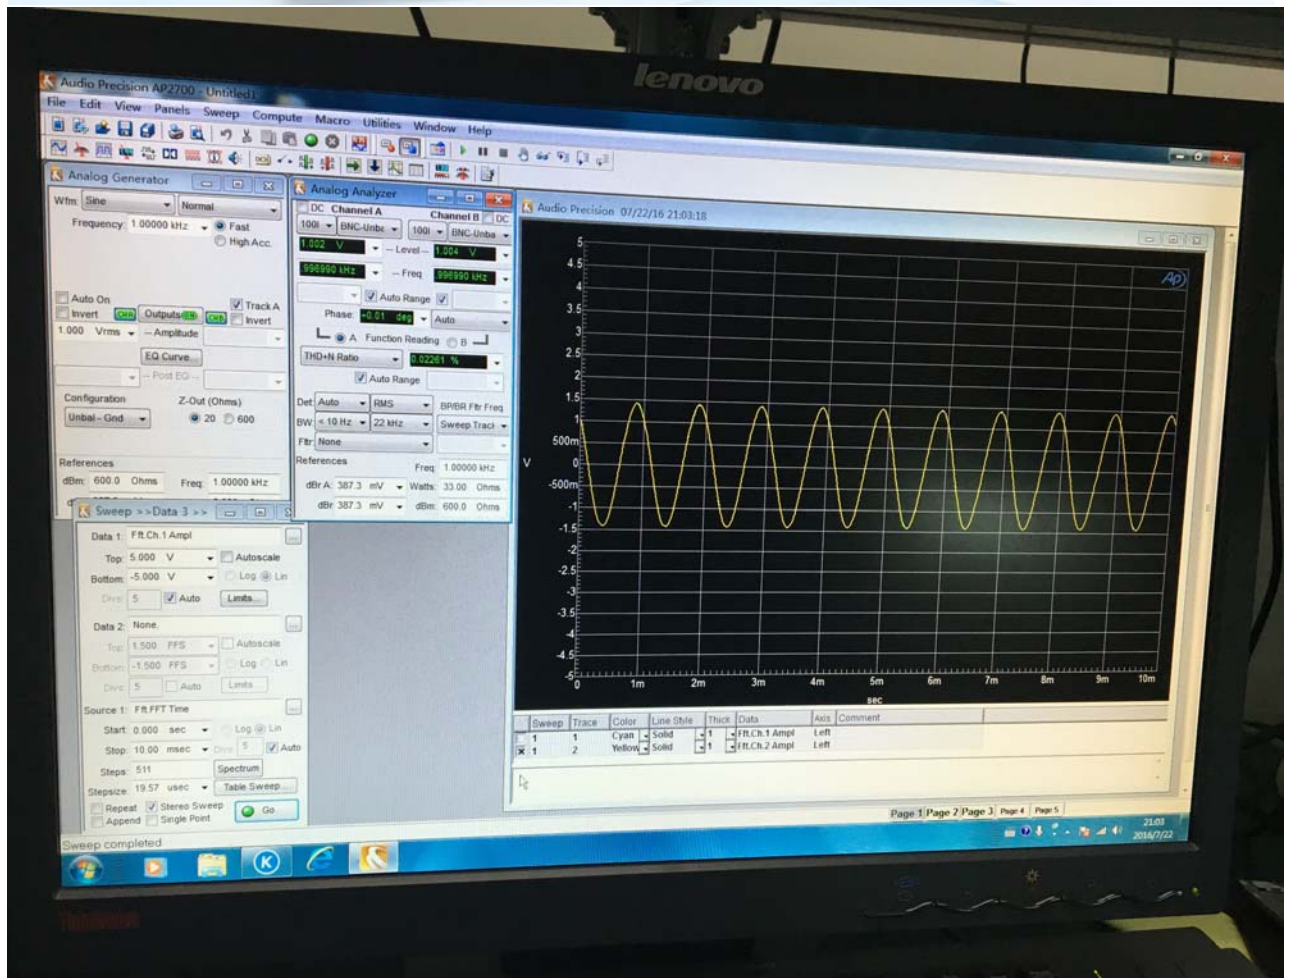

Audio Quality Digital:24bit /96KHz DAC,
Aanlog:SNR:100;
THD+N: 0.07%;
Frequency Response Range: 20Hz---20KHz
(Tuned By Audio Precision AP2700/APX515)

THE HIGHEST PERFORMANCE AUDIO ANALYZER IN THE WORLD

The 2700 Series is designed for audio engineers who need the highest performance, lowest distortion and greatest flexibility possible in their audio analyzer.