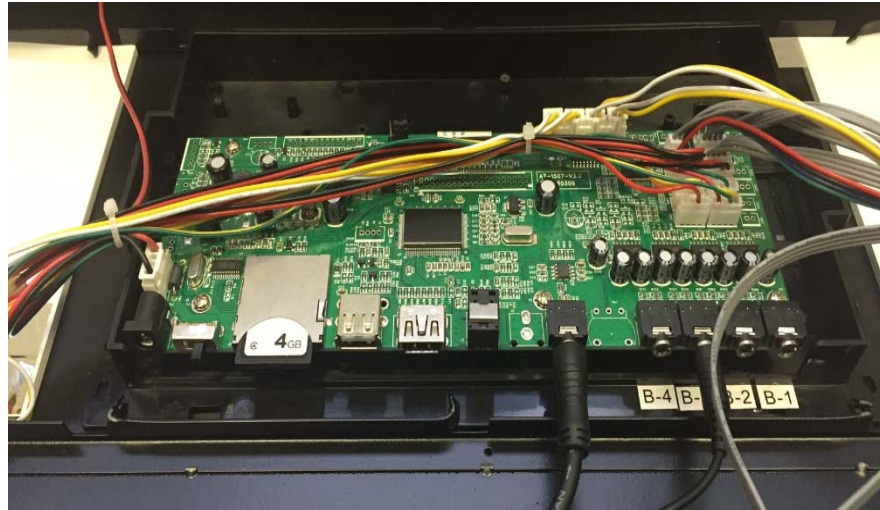

Description

A10H is the perfect fit in retail environments where high quality music is required to demonstrate audio products such as quality soundbars, headphones and speaker docks. The interface provides a simple way to start music for a demo, and adjust volume. The retail-hardened interface keeps performing without any active maintenance. The A10H accepts FLAC, WAV, and MP3 formats to present premium quality headphones and soundbars at their best. When today's consumers get used to IPS panel of smartphones, A10H comes with 10.1" high-brightness, high clarity 1280x800 pixels IPS panel to convey the branding message in the most impressive way.
*Other interface options include push-buttons,Toslink and Coax ouput depending on the demonstration scenario desired.

The 2700 Series is designed for audio engineers who need the highest performance, lowest distortion and greatest flexibility possible in their audio analyzer.

Open Frame

Set Top Box (STB)

Framed With Capacitive Touch Button