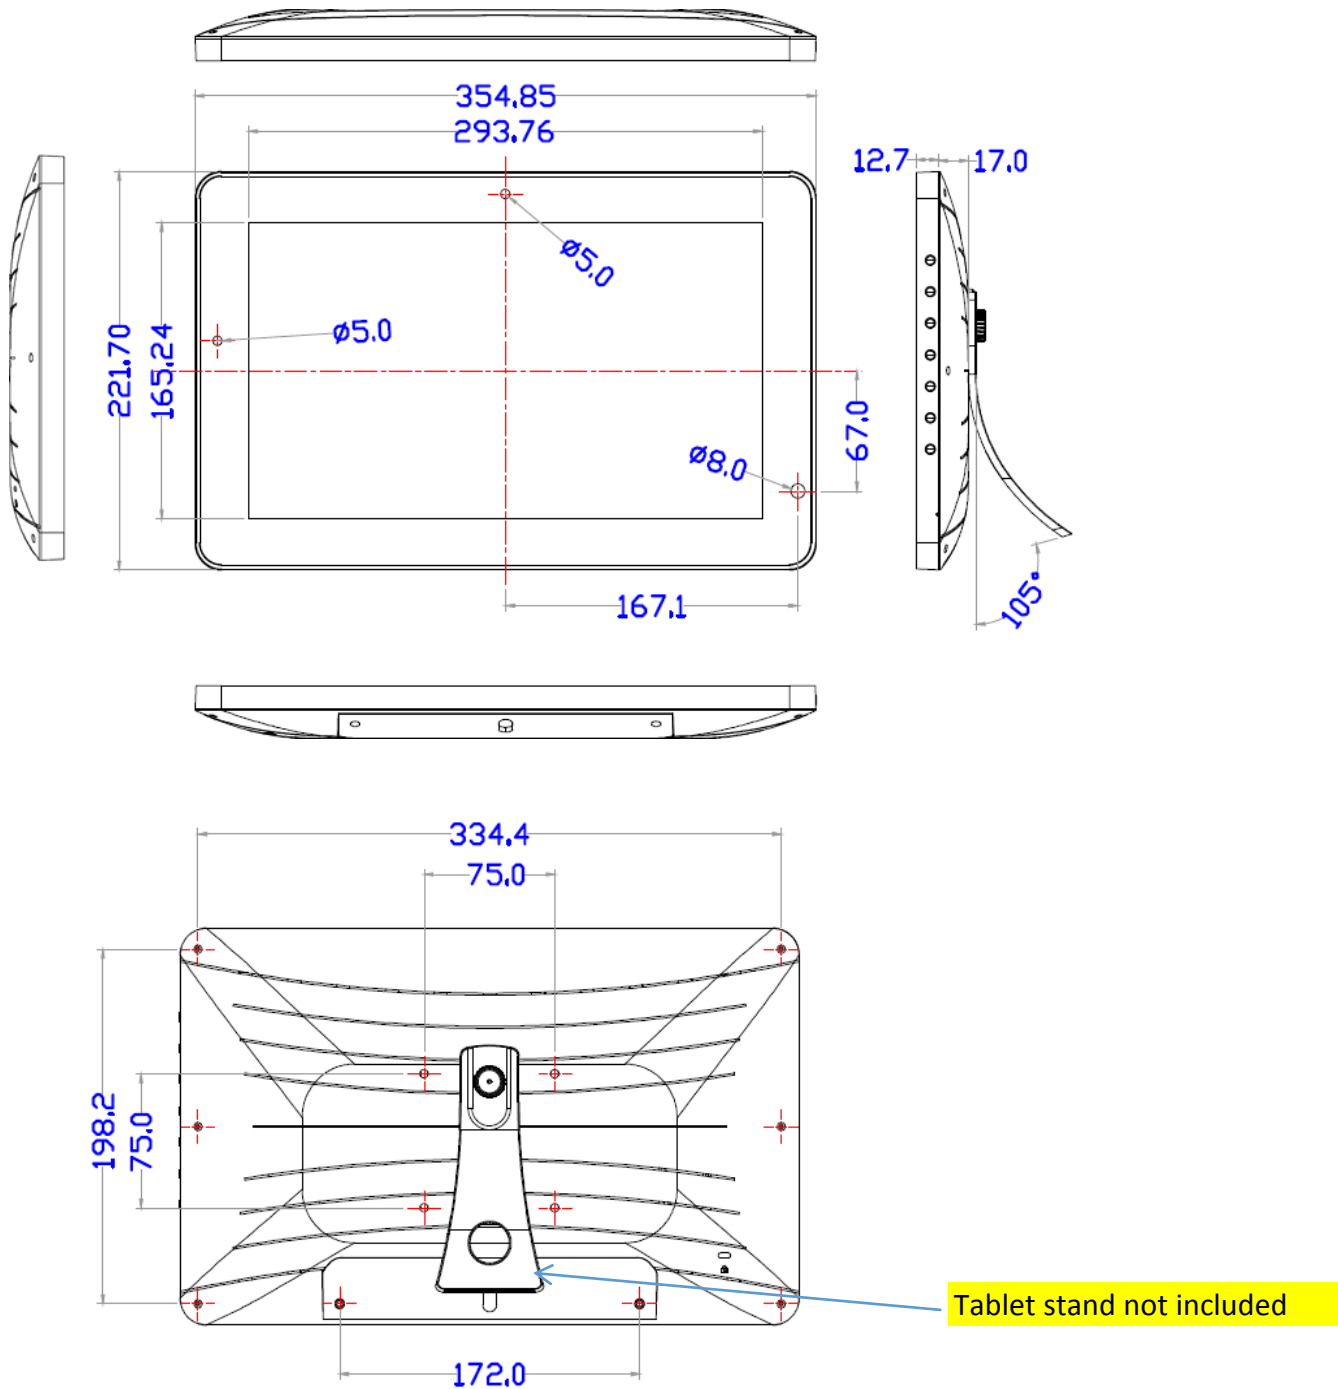

Hardware

Processor : RK3399 (Dual-core Cortex-A72 up to 1.8GHz
 Quad-core Cortex-A53 up to 1.4GHz)
GPU : Mali-T864 GPU
RAM : LPDDR4, 4GB;
ROM: 16GB
Frontal Cam: 2.0mp

LCD Panel Information

Screen size : 13.3" (Diagonal)
 Active area : (W x H) 293.76 x 165.24 mm (HxV)
 Max. Resolution : 1920 (H) x 1080(V) 166PPI
 Brightness : 250cd/m2
 Contrast ratio : 700 : 1
 Viewing angle : 85/85/85/85(L/R/U/D)
 Aspect Ratio: 16:9

Working Conditions

Operating Temperature:0°C to 50°C
Relative Humidity : 5% – 95% (Non-Condensing)

Shipping Info

W x D x H (unit/Box): 354.9*221.8*29.7mm / 460x70x273mm
Carton Size:490x730x313mm/10pcs; **N.W. / G.W.**: 17/20kgs
 (battery not included)

13.3" Commercial Tablet Android

Flagchip Processor With Full HD IPS Panel 1920x1080 pixels

Mechanical Drawings

Ordering Options:

Tablet Console: 13.3 inch Android Retail Tablet Capacitive

AC Adapter: 12V /1A